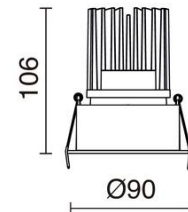

## GENERAL DATA

Category	Recessed
Family	Palma
Finish	[48] Matt nickel
Location	Indoor
Installation	Ceiling
Body material	Steel
Diffuser material	Transparent glass
Frame material	Aluminum
Reflector material	Polycarbonate
ETIM class	EC001744
EAN	8433264202453

## TECHNICAL DATA

Dimensions	Diameter x Height (mm): 90 x 106
IP	IP65
Protection class	Class II
Frequency	50/60 Hz
Dimmable	Dali
Input voltage	220-240V AC V
Output current	300 mA
Auxiliary gear	Electronic
Auxiliary equipment brand	TCI
UGR	19
Lifetime	50,000 h
LED lifetime L	80
LED lifetime B	20
Cut hole dimensions	Diameter x Height (mm): 75 x 101