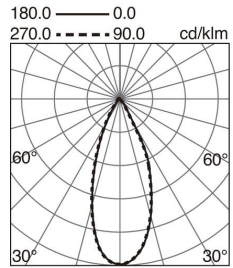

## LIGHT BEAMS

Beam	38° - Direct symmetric
------	------------------------

## TECHNICAL DATA

Dimensions	Diameter x Height (mm): 90 x 106
IP	IP65
Protection class	Class II
Frequency	50/60 Hz
Dimmable	Dali
Input voltage	220-240V AC V
Output current	300 mA
Auxiliary gear	Electronic
Auxiliary equipment brand	TCI
UGR	19
Lifetime	50,000 h
LED lifetime L	80
LED lifetime B	20
Cut hole dimensions	Diameter x Height (mm): 75 x 101

## PHOTOMETRIC DATA