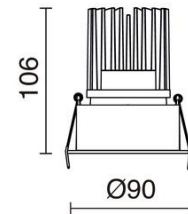

GENERAL DATA

Category	Recessed
Family	Palma
Finish	[01] White
Location	Indoor
Installation	Ceilling
Body material	Steel
Diffuser material	Transparent glass
Frame material	Aluminum
Reflector material	Polycarbonate
ETIM class	EC001744
EAN	8433264202408

TECHNICAL DATA

Dimensions	Diameter x Height (mm): 90 x 106
IP	IP65
Protection class	Class II
Frequency	50/60 Hz
Dimmable	Dali
Input voltage	220-240V AC V
Output current	300 mA
Auxiliary gear	Electronic
Auxiliary equipment brand	TCI
UGR	19
Lifetime	50,000 h
LED lifetime L	80
LED lifetime B	20
Cut hole dimensions	Diameter x Height (mm): 75 x 101