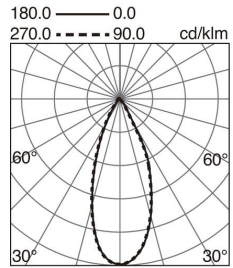

PALMA

750A-L5713B3D-01

Recessed ceiling PALMA Fixed Round IP65 Dali LED COB 11.80W 28lm/1179lm CRI95 2000K/3000K 38° White

indeluž

PHOTOMETRIC DATA

PRODUCTS OF THE SAME FAMILY