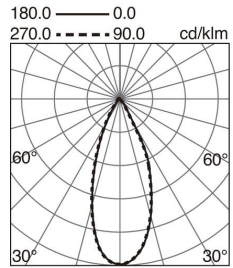

## LIGHT BEAMS

Beam	38° - Direct symmetric
------	------------------------

## TECHNICAL DATA

Dimensions	Diameter x Height (mm): 90 x 110
IP	IP65
Protection class	Class II
Frequency	50/60 Hz
Dimmable	Dali
Input voltage	220-240V AC V
Output current	425 mA
Auxiliary gear	Electronic
Auxiliary equipment brand	TCI
UGR	19
Lifetime	50,000 h
LED lifetime L	80
LED lifetime B	20
Cut hole dimensions	Diameter x Height (mm): 75 x 105

## PHOTOMETRIC DATA