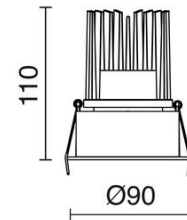

## GENERAL DATA

Category	Recessed
Family	Palma
Finish	[02] Black
Location	Indoor
Installation	Ceiling
Body material	Steel
Diffuser material	Transparent glass
Frame material	Aluminum
Reflector material	Polycarbonate
ETIM class	EC001744
EAN	8433264190897

## TECHNICAL DATA

Dimensions	Diameter x Height (mm): 90 x 110
IP	IP65
Protection class	Class II
Frequency	50/60 Hz
Dimmable	Dali
Input voltage	220-240V AC V
Output current	425 mA
Auxiliary gear	Electronic
Auxiliary equipment brand	TCI
UGR	19
Lifetime	50,000 h
LED lifetime L	80
LED lifetime B	20
Cut hole dimensions	Diameter x Height (mm): 75 x 105