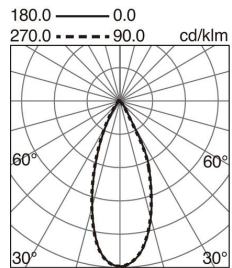

PALMA

750A-L3818B3D-01

Recessed ceiling PALMA Fixed Round IP65 Dali LED COB 15.60W 1940lm(1601lm) CRI90 2700K 38° White

indeluž

PHOTOMETRIC DATA

PRODUCTS OF THE SAME FAMILY