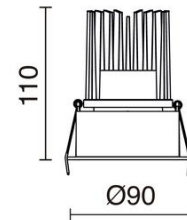

GENERAL DATA

Category	Recessed
Family	Palma
Finish	[01] White
Location	Indoor
Installation	Ceiling
Body material	Steel
Diffuser material	Transparent glass
Frame material	Aluminum
Reflector material	Polycarbonate
ETIM class	EC001744
EAN	8433264190880

TECHNICAL DATA

Dimensions	Diameter x Height (mm): 90 x 110
IP	IP65
Protection class	Class II
Frequency	50/60 Hz
Dimmable	Dali
Input voltage	220-240V AC V
Output current	425 mA
Auxiliary gear	Electronic
Auxiliary equipment brand	TCI
UGR	19
Lifetime	50,000 h
LED lifetime L	80
LED lifetime B	20
Cut hole dimensions	Diameter x Height (mm): 75 x 105