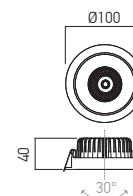

Campi di applicazione

Illuminazione generale o d'accento in musei, spazi espositivi, aree residenziali e ricreative.

OPTICAL SYSTEMS

Code	Optics
WK01REF15	15°
WK01REF60	60°

WK01

FINISHING AVAILABLE

SWH SBK

Code	Finishing	LED type	Power	Input voltage	Output current/voltage driver	Driver	LED flux	System flux	CCT	CRI	Optics	Weight	
WK01WW SWH	SWH	COB BRIDGELUX	1x12W	220-240V AC	300 mA / 32-40V DC	Included	1448 lm	1251 lm	3000K	90	38°	Ø93 mm	0,39 kg
WK01WW SBK	SBK	COB BRIDGELUX	1x12W	220-240V AC	300 mA / 32-40V DC	Included	1448 lm	1251 lm	3000K	90	38°	Ø93 mm	0,39 kg
WK01NW SWH	SWH	COB BRIDGELUX	1x12W	220-240V AC	300 mA / 32-40V DC	Included	1530 lm	1322 lm	4000K	90	38°	Ø93 mm	0,39 kg
WK01NW SBK	SBK	COB BRIDGELUX	1x12W	220-240V AC	300 mA / 32-40V DC	Included	1530 lm	1322 lm	4000K	90	38°	Ø93 mm	0,39 kg