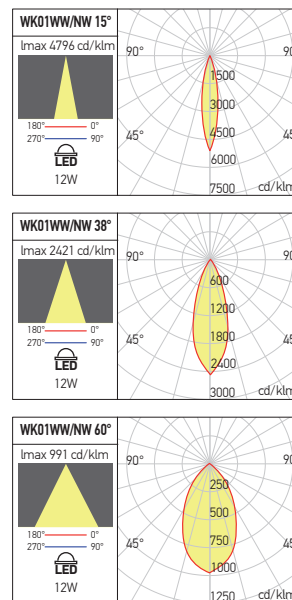

Campi di applicazione

Illuminazione generale o d'accento in musei, spazi espositivi, aree residenziali e ricreative.

OPTICAL SYSTEMS

Code	Optics
WK01REF15	15°
WK01REF60	60°

WK01

FINISHING AVAILABLE

SWH SBK

Code	Finishing	LED type	Power	Input voltage	Output current/voltage driver	Driver	LED flux	System flux	CCT	CRI	Optics	Weight	
WK01WW SWH	SWH	COB BRIDGELUX	1x12W	220-240V AC	300 mA / 32-40V DC	Included	1448 lm	1251 lm	3000K	90	38°	Ø93 mm	0,39 kg
WK01WW SBK	SBK	COB BRIDGELUX	1x12W	220-240V AC	300 mA / 32-40V DC	Included	1448 lm	1251 lm	3000K	90	38°	Ø93 mm	0,39 kg
WK01NW SWH	SWH	COB BRIDGELUX	1x12W	220-240V AC	300 mA / 32-40V DC	Included	1530 lm	1322 lm	4000K	90	38°	Ø93 mm	0,39 kg
WK01NW SBK	SBK	COB BRIDGELUX	1x12W	220-240V AC	300 mA / 32-40V DC	Included	1530 lm	1322 lm	4000K	90	38°	Ø93 mm	0,39 kg