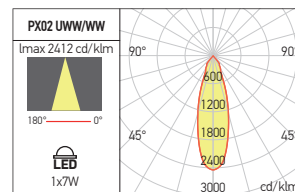

PX02

FINISHING AVAILABLE

Code	Finishing	LED type	Power	Input Voltage	Output current/voltage driver	Driver	LED flux	System flux	CCT	CRI	Optics	Weight
PX02UWW MWH/BK	MWH/BK	MID POWER LED CREE	1x7W	220-240V AC	180 mA / 27-40V DC	Included	700 lm	531 lm	2700K	90	30°	Ø62 mm, 0,20 kg
PX02WW MWH/BK	MWH/BK	MID POWER LED CREE	1x7W	220-240V AC	180 mA / 27-40V DC	Included	720 lm	545 lm	3000K	90	30°	Ø62 mm, 0,20 kg
PX02UWW MBK/BK	MBK/BK	MID POWER LED CREE	1x7W	220-240V AC	180 mA / 27-40V DC	Included	700 lm	531 lm	2700K	90	30°	Ø62 mm, 0,20 kg
PX02WW MBK/BK	MBK/BK	MID POWER LED CREE	1x7W	220-240V AC	180 mA / 27-40V DC	Included	720 lm	545 lm	3000K	90	30°	Ø62 mm, 0,20 kg