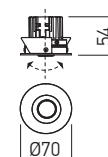

PX02

FINISHING AVAILABLE

Code	Finishing	LED type	Power	Input Voltage	Output current/voltage driver	Driver	LED flux	System flux	CCT	CRI	Optics	Weight
PX02UWW MWH/BK	MWH/BK	MID POWER LED CREE	1x7W	220-240V AC	180 mA / 27-40V DC	Included	700 lm	531 lm	2700K	90	30°	Ø62 mm, 0,20 kg
PX02WW MWH/BK	MWH/BK	MID POWER LED CREE	1x7W	220-240V AC	180 mA / 27-40V DC	Included	720 lm	545 lm	3000K	90	30°	Ø62 mm, 0,20 kg
PX02UWW MBK/BK	MBK/BK	MID POWER LED CREE	1x7W	220-240V AC	180 mA / 27-40V DC	Included	700 lm	531 lm	2700K	90	30°	Ø62 mm, 0,20 kg
PX02WW MBK/BK	MBK/BK	MID POWER LED CREE	1x7W	220-240V AC	180 mA / 27-40V DC	Included	720 lm	545 lm	3000K	90	30°	Ø62 mm, 0,20 kg