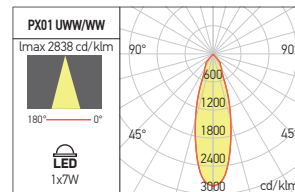

PX01

FINISHING AVAILABLE

Code	Finishing	LED type	Power	Input Voltage	Output current/voltage driver	Driver	LED flux	System flux	CCT	CRI	Optics	Weight
PX01UWW MWH/BK	MWH/BK	MID POWER LED CREE	1x7W	220-240V AC	180 mA / 27-40V DC	Included	700 lm	531 lm	2700K	90	30°	Ø50 mm, 0,20 kg
PX01WW MWH/BK	MWH/BK	MID POWER LED CREE	1x7W	220-240V AC	180 mA / 27-40V DC	Included	720 lm	545 lm	3000K	90	30°	Ø50 mm, 0,20 kg
PX01UWW MBK/BK	MBK/BK	MID POWER LED CREE	1x7W	220-240V AC	180 mA / 27-40V DC	Included	700 lm	531 lm	2700K	90	30°	Ø50 mm, 0,20 kg
PX01WW MBK/BK	MBK/BK	MID POWER LED CREE	1x7W	220-240V AC	180 mA / 27-40V DC	Included	720 lm	545 lm	3000K	90	30°	Ø50 mm, 0,20 kg