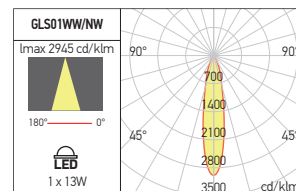

see also **xglow recessed** at page 430

**GLS01**

FINISHING AVAILABLE

**MWH/WH** **MBK/BK**

Code	Finishing	LED type	Power	Input voltage	Output current/voltage driver	Driver	LED flux	System flux	CCT	CRI	Optics	Weight
<b>GLS01WW MWH/WH</b>	MWH/WH	COB CITIZEN	1x13W	220-240V AC	350 mA / 25-40V DC	Included	1190 lm	663 lm	3000K	90	20°	0,31 kg
<b>GLS01NW MWH/WH</b>	MWH/WH	COB CITIZEN	1x13W	220-240V AC	350 mA / 25-40V DC	Included	1270 lm	718 lm	4000K	90	20°	0,31 kg
<b>GLS01WW MBK/BK</b>	MBK/BK	COB CITIZEN	1x13W	220-240V AC	350 mA / 25-40V DC	Included	1190 lm	663 lm	3000K	90	20°	0,31 kg
<b>GLS01NW MBK/BK</b>	MBK/BK	COB CITIZEN	1x13W	220-240V AC	350 mA / 25-40V DC	Included	1270 lm	718 lm	4000K	90	20°	0,31 kg