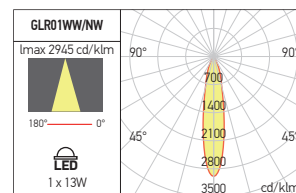

GLR01 RECESSED

FINISHING AVAILABLE

MWH/WH MBK/BK

Code	Finishing	LED type	Power	Input voltage	Output current/voltage driver	Driver	LED flux	System flux	CCT	CRI	Optics	Weight
GLR01WW MWH/WH	MWH/WH	COB CITIZEN	1x13W	220-240V AC	350 mA / 25-40V DC	Included	1190 lm	663 lm	3000K	90	20°	Ø80 mm, 0,19 kg
GLR01NW MWH/WH	MWH/WH	COB CITIZEN	1x13W	220-240V AC	350 mA / 25-40V DC	Included	1270 lm	718 lm	4000K	90	20°	Ø80 mm, 0,19 kg
GLR01WW MBK/BK	MBK/BK	COB CITIZEN	1x13W	220-240V AC	350 mA / 25-40V DC	Included	1190 lm	663 lm	3000K	90	20°	Ø80 mm, 0,19 kg
GLR01NW MBK/BK	MBK/BK	COB CITIZEN	1x13W	220-240V AC	350 mA / 25-40V DC	Included	1270 lm	718 lm	4000K	90	20°	Ø80 mm, 0,19 kg