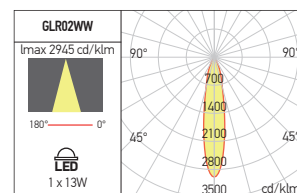

GLR02 RECESSED TRIMLESS

FINISHING AVAILABLE

WH BK

Code	Finishing	LED type	Power	Input voltage	Output current/voltage driver	Driver	LED flux	System flux	CCT	CRI	Optics	Weight
GLR02WW WH	WH	COB CITIZEN	1x13W	220-240V AC	350 mA / 25-40V DC	Included	1190 lm	663 lm	3000K	90	20°	Ø85 mm, 0,23 kg
GLR02WW BK	BK	COB CITIZEN	1x13W	220-240V AC	350 mA / 25-40V DC	Included	1190 lm	663 lm	3000K	90	20°	Ø85 mm, 0,23 kg

see also **xglow surface**
at page 330