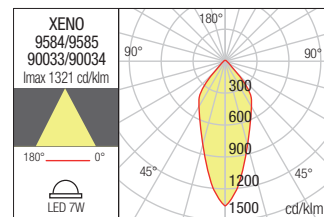

FINISHING AVAILABLE

MWH DG

Code	Finishing	LED type	Power	Input voltage	Driver	LED flux	System flux	CCT	CRI	Optics		Weight
9584	MWH	COB LED LUMENS	7W	220-240V AC	Included	816 lm	709 lm	3000K	80	39°	Ø95 mm	0,48 kg
9585	DG	COB LED LUMENS	7W	220-240V AC	Included	816 lm	709 lm	3000K	80	39°	Ø95 mm	0,48 kg
90033	MWH	COB LED LUMENS	7W	220-240V AC	Included	830 lm	717 lm	4000K	80	39°	Ø95 mm	0,48 kg
90034	DG	COB LED LUMENS	7W	220-240V AC	Included	830 lm	717 lm	4000K	80	39°	Ø95 mm	0,48 kg