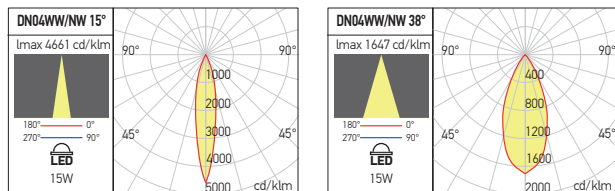

Reflector of high-gloss faceted polycarbonate.
Reflector din policarbonat oglindat și fațetat.
Riflettore in policarbonato speculare sfaccettato.

Code	Finishing	LED type	Power	Input voltage	Output current/voltage driver	Driver	LED flux	System flux	CCT	CRI	Optics	Weight
DN04WW SWH	SWH	COB CREE	1x15W	220-240V AC	350 mA / 30-42V DC	Included	1450 lm	1198 lm	3000K	90	38°	0,30 kg
DN04NW SWH	SWH	COB CREE	1x15W	220-240V AC	350 mA / 30-42V DC	included	1480 lm	1269 lm	4000K	90	38°	0,30 kg