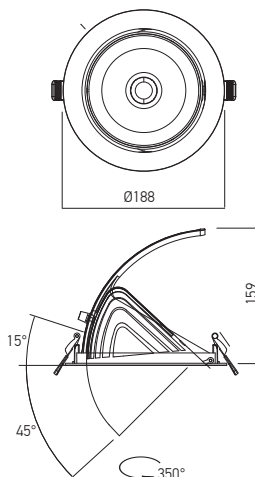

DN06

FINISHING AVAILABLE

SWH