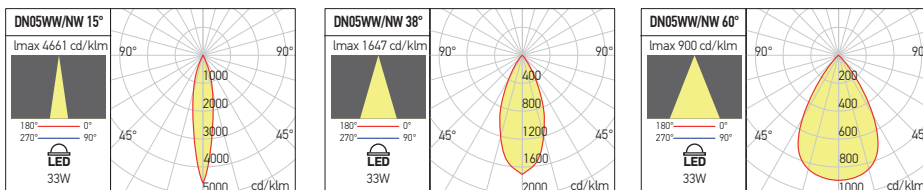

Code	Finishing	LED type	Power	Input voltage	Output current/voltage driver	Driver	LED flux	System flux	CCT	CRI	Optics	Weight
DN05WW SWH	SWH	COB BRIDGELUX	1x33W	220-240V AC	800 mA / 30-42V DC	Included	3600 lm	2849 lm	3000K	90	38°	0,88 kg
DN05NW SWH	SWH	COB BRIDGELUX	1x33W	220-240V AC	800 mA / 30-42V DC	included	3680 lm	3004 lm	4000K	90	38°	0,88 kg