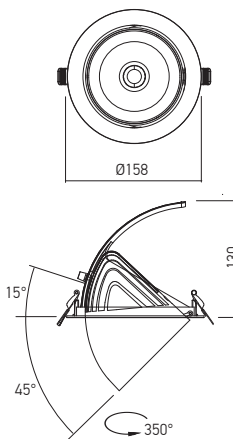

DN05

FINISHING AVAILABLE

SWH