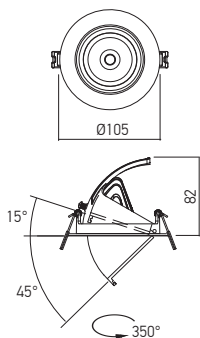

xdown

DN04

FINISHING AVAILABLE

SWH