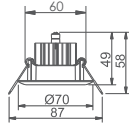

Głowica LED okrągła 200 /
Round LED head 200