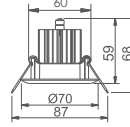

Głowica LED okrągła 300 /
Round LED head 300