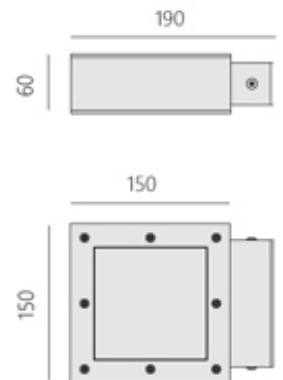

KEPT

General data:

Mounting type:	to the wall
Luminaire body:	aluminum
Ingress protection:	IP66
operating temperature range:	from -40° to +45°
Lifetime L80B10:	50 000h
Impact protection:	IK10

Electrical data:

Nominal voltage:	220-240V AC
Nominal frequency:	50-60Hz
luminaire nominal power:	10W
Protection class:	I
connection:	wire 3x1mm ²
Wiring:	standard
Dimming:	ON-OFF

Optical data:

Optical system:	lens
Material:	PMMA
Contains light source:	no
Lighting:	direct
Light distribution:	symmetrical

Lighting data:

Type of source:	LED
Colour rendering index:	CRI>80 (on request: CRI>90)
Colour tolerance:	SDCM<3
Tolerance of luminous flux:	+/-10%

Kept is an outdoor wall lamp that glows downwards. Ideal for illuminating building facades. The use of an aperture in the form of a milky diffuser allowed to obtain an even distribution of light. Thanks to the Ingress protection IP66, the luminaire is resistant to external factors. Kept is a family of luminaires with different powers, dimensions, different types of assembly and application, while maintaining a uniform design.

C- colour

Catalogue code	Luminaire light flux	Power	Effectiveness	Color temperature	CRI/RA	Weight	Dimensions	Box dimensions
9125.020CW	526lm	10W	57lm/W	2700K	≥80	2,2kg	L=190, W=150, H=56mm	250x250x150mm
9125.030CW	547lm	10W	57lm/W	3000K	≥80	2,2kg	L=190, W=150, H=56mm	250x250x150mm
9125.040CW	570lm	10W	57lm/W	4000K	≥80	2,2kg	L=190, W=150, H=56mm	250x250x150mm