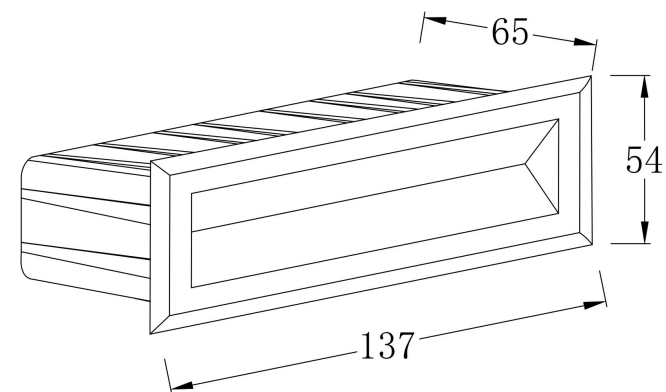

①

②

③

④

MAX 5W  
400 Lumen

Model: O045SL-L5B3K

Collection: Outdoor

Series: Bosca  
Step Light