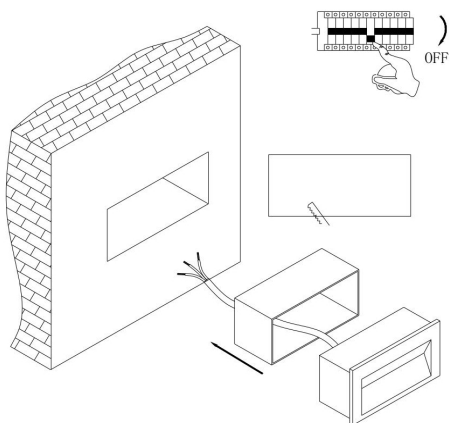

①

②

③

④

MAX 5W  
400 Lumen

Model: O045SL-L5B3K

Collection: Outdoor

Series: Bosca  
Step Light