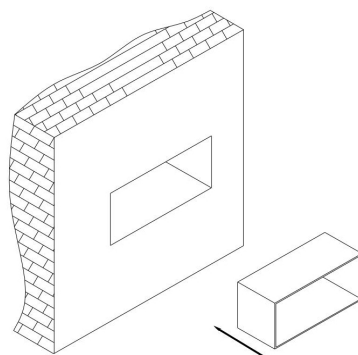

①

②

③

④

MAX 5W  
400 Lumen

Model: O045SL-L5B3K

Collection: Outdoor

Series: Bosca  
Step Light