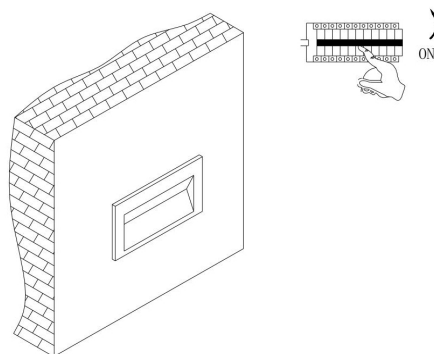

①

②

③

④

MAX 5W  
400 Lumen

Model: O045SL-L5B3K

Collection: Outdoor

Series: Bosca  
Step Light