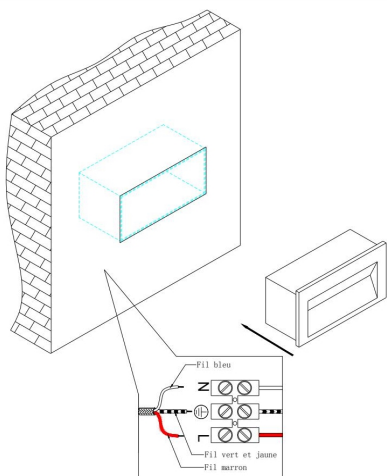

①

②

③

④

MAX 5W  
400 Lumen

Model: O045SL-L5B3K

Collection: Outdoor

Series: Bosca  
Step Light