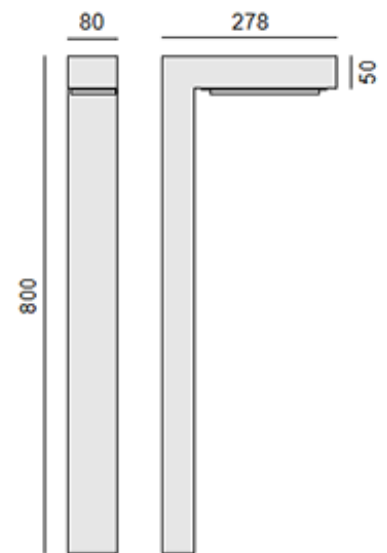

ELIZA

General data:

Mounting type:	mounting base
Luminaire body:	aluminum
Operating temperature range:	from -20°C to +45°C
Lifetime L80B10:	100 000h
Ingress protection IP:	IP65
Impact protection IK:	IK08

Optical data:

Light distribution:	symmetrical, street, park
Contains light source:	yes
Optical system:	lens
Material:	PMMA
Protection class:	I

Lighting data:

Colour rendering index:	CRI>70
Type of source:	LED

Electrical data:

Nominal voltage:	220-240V AC
Nominal frequency:	50-60Hz
Dimming:	ON-OFF
supply box:	inside the luminaire
wiring:	through
tolerance of luminous flux:	SDCM<3
colour tolerance SDCM:	+/-10%
light emission:	direct

distribution

white
03

grey
06

anthracite
70

black
05

Catalogue code	Luminaire light flux	Power	Effectiveness	Color temperature	Dimensions
94 33.830LC	1844lm	12W	154 lm/W	3000K	800mm
94 33.840LC	1920lm	12W	160 lm/W	4 000K	800mm