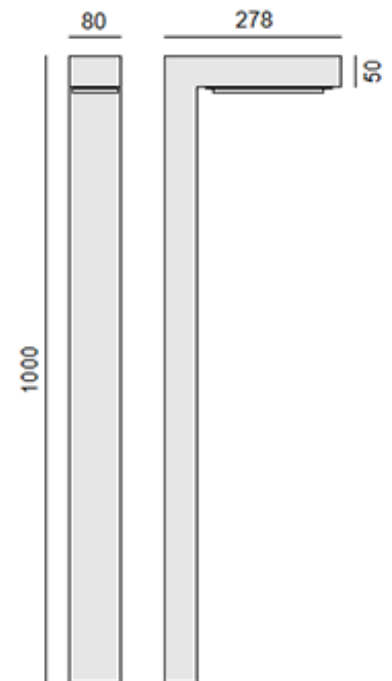

ELIZA

General data:

Mounting type:	mounting base
Luminaire body:	aluminum
Operating temperature range:	from -20°C to +45°C
Lifetime L80B10:	100 000h
Ingress protection IP:	IP65
Impact protection IK:	IK08

Optical data:

Light distribution:	symmetrical, street, park
Contains light source:	yes
Optical system:	lens
Material:	PMMA
Protection class:	I

Lighting data:

Colour rendering index:	CRI>70
Type of source:	LED

Electrical data:

Nominal voltage:	220-240V AC
Nominal frequency:	50-60Hz
Dimming:	ON-OFF
supply box:	inside the luminaire
wiring:	through
tolerance of luminous flux:	SDCM<3
colour tolerance SDCM:	+/-10%
light emission:	direct

distribution

Catalogue code	Luminaire light flux	Power	Effectiveness	Color temperature	Dimensions
94 33.130LC	1844lm	12W	154 lm/W	3000K	1000mm
94 33.140LC	1920lm	12W	160 lm/W	4 000K	1000mm

Accessories

Ground foundation Type B