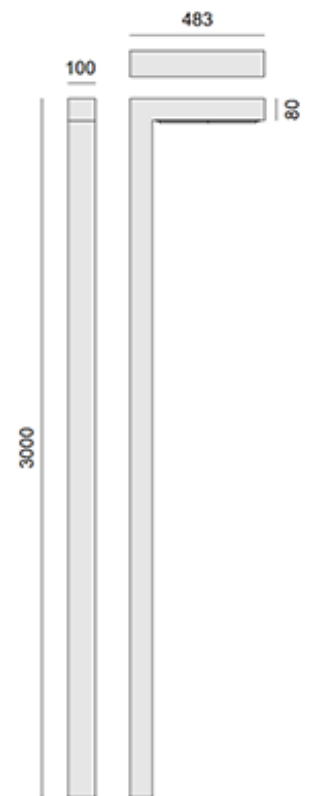

ELIZA

General data:

Mounting type:	foundation
Luminaire body:	aluminum
Operating temperature range:	from -20°C to +45°C
Lifetime L80B10:	100 000h
Ingress protection IP:	IP65
Impact protection IK:	IK08

Optical data:

Light distribution:	symmetrical, street, park
Contains light source:	yes
Optical system:	lens
Material:	PMMA
Protection class:	I

Lighting data:

Colour rendering index:	CRI>70
Type of source:	LED

Electrical data:

Nominal voltage:	220-240V AC
Nominal frequency:	50-60Hz
Dimming:	ON-OFF
supply box:	inside the luminaire
wiring:	through
tolerance of luminous flux:	SDCM<3
colour tolerance SDCM:	+/-10%
light emission:	direct
connection:	connector in a box

The economical outdoor light pole Eliza is the perfect choice for those seeking a stylish, durable, and cost-effective lighting solution. It is suitable for both private gardens and commercial spaces, enhancing the aesthetics and functionality of the illuminated areas.