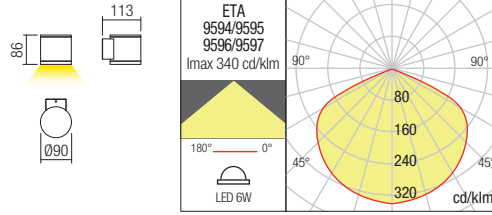

WALL LAMP • APLICĂ

Code	Finishing	LED type	Input voltage	Power	CCT	Luminous Flux Source/system	Optics	CRI
9594	Dark Grey	COB LED EPISTAR	220-240V	1 × 6W	3000K	589/530 lm	120°	82
9595	Dark Grey	COB LED EPISTAR	220-240V	1 × 6W	4000K	601/540 lm	120°	82
9596	Dark Brown	COB LED EPISTAR	220-240V	1 × 6W	3000K	589/530 lm	120°	82
9597	Dark Brown	COB LED EPISTAR	220-240V	1 × 6W	4000K	601/540 lm	120°	82