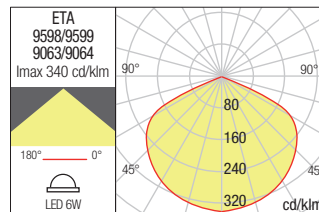

CEILING LAMP • PLAFONIERĂ

Code	Finishing	LED type	Input voltage	Power	CCT	Luminous Flux Source/system	Optics	CRI
9598	Dark Grey	COB LED EPISTAR	220-240V	1 x 6W	3000K	589/530 lm	120°	82
9599	Dark Grey	COB LED EPISTAR	220-240V	1 x 6W	4000K	601/540 lm	120°	82
9063	Dark Brown	COB LED EPISTAR	220-240V	1 x 6W	3000K	589/530 lm	120°	82
9064	Dark Brown	COB LED EPISTAR	220-240V	1 x 6W	4000K	601/540 lm	120°	82