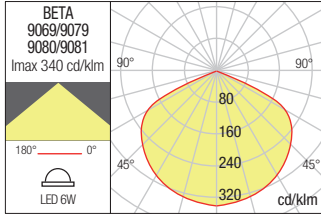

WALL LAMP • APLICĂ

Code	Finishing	LED type	Input voltage	Power	CCT	Luminous Flux Source/system	Optics	CRI
9069	Dark Grey	COB LED EPISTAR	220-240V	1 × 6W	3000K	589/530 lm	120°	82
9079	Dark Grey	COB LED EPISTAR	220-240V	1 × 6W	4000K	601/540 lm	120°	82
9080	Dark Brown	COB LED EPISTAR	220-240V	1 × 6W	3000K	589/530 lm	120°	82
9081	Dark Brown	COB LED EPISTAR	220-240V	1 × 6W	4000K	601/540 lm	120°	82