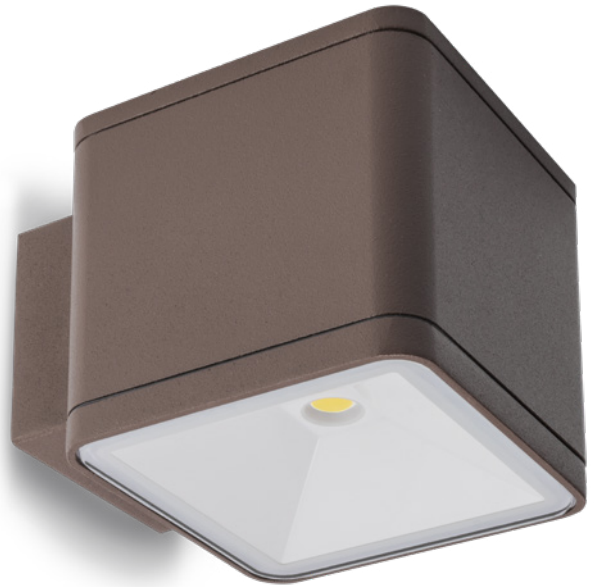

WALL LAMP • APLICĂ

Code	Finishing	LED type	Input voltage	Power	CCT	Luminous Flux Source/system	Optics	CRI
9069	Dark Grey	COB LED EPISTAR	220-240V	1 × 6W	3000K	589/530 lm	120°	82
9079	Dark Grey	COB LED EPISTAR	220-240V	1 × 6W	4000K	601/540 lm	120°	82
9080	Dark Brown	COB LED EPISTAR	220-240V	1 × 6W	3000K	589/530 lm	120°	82
9081	Dark Brown	COB LED EPISTAR	220-240V	1 × 6W	4000K	601/540 lm	120°	82