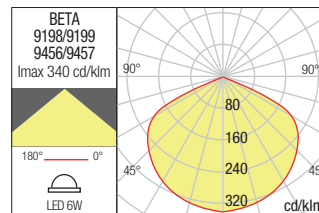

WALL LAMP • APLICĂ

Code	Finishing	LED type	Input voltage	Power	CCT	Luminous Flux Source/system	Optics	CRI
9069	Dark Grey	COB LED EPISTAR	220-240V	1 × 6W	3000K	589/530 lm	120°	82
9079	Dark Grey	COB LED EPISTAR	220-240V	1 × 6W	4000K	601/540 lm	120°	82
9080	Dark Brown	COB LED EPISTAR	220-240V	1 × 6W	3000K	589/530 lm	120°	82
9081	Dark Brown	COB LED EPISTAR	220-240V	1 × 6W	4000K	601/540 lm	120°	82