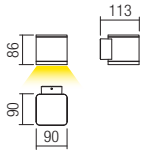

WALL LAMP • APLICĂ

Code	Finishing	LED type	Input voltage	Power	CCT	Luminous Flux Source/system	Optics	CRI
9069	Dark Grey	COB LED EPISTAR	220-240V	1 × 6W	3000K	589/530 lm	120°	82
9079	Dark Grey	COB LED EPISTAR	220-240V	1 × 6W	4000K	601/540 lm	120°	82
9080	Dark Brown	COB LED EPISTAR	220-240V	1 × 6W	3000K	589/530 lm	120°	82
9081	Dark Brown	COB LED EPISTAR	220-240V	1 × 6W	4000K	601/540 lm	120°	82