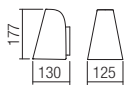

### WALL LAMP • APLICĂ

Code Finishing

- 9528** Sand White
- 9529** Dark Grey
- 9530** Dark Brown

Power	Socket	Input voltage	Input frequency
1 x max. 35W	GU10	230V	50Hz