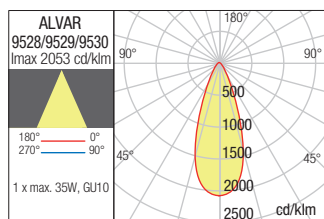

### WALL LAMP • APLICĂ

Code Finishing

- 9528** Sand White
- 9529** Dark Grey
- 9530** Dark Brown

Power	Socket	Input voltage	Input frequency
1 x max. 35W	GU10	230V	50Hz