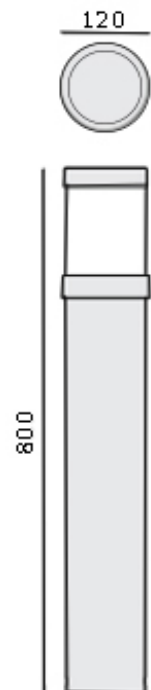

BOLD

General data:

Luminaire body: aluminum
 Mounting type: ground foundation
 Ingress protection IP: 65
 Impact protection IK: 06

Electrical data:

Nominal voltage: 220-240V AC
 Nominal frequency: 50-60Hz
 Protection class : II
 Wiring: through
 Contains light source: no

Optical data:

Optical system: opal diffuser
 Material: PMMA
 Light emission: direct
 Light distribution: symmetrical

Lighting data:

Light source: E27, max. Ø82mm / max. h=135mm
 Power: max. 10W

Bold is characterized by a slender, delicate form. Its simple shape does not overwhelm the designed space but meets the intended lighting effects. The light is distributed evenly over the lampshade ensuring its even distribution over the ground. The luminaire is perfect for lighting a home garden, hotel or restaurant.

Photometric body

C - colour

Catalogue code	Light source	Power	Weight	Box dimensions
9188.C	E27	max. 10W	2,3kg	150x150x820mm

Accessories

Ground foundation Type A

numer katalogowy 90.15+90.15.11

ground foundation Type B