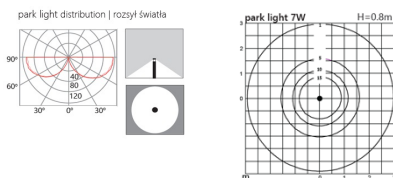

Optical data:

Optical system: opal diffuser
 Material: PMMA
 Light emission: direct
 Light distribution: symmetrical

Lighting data:

Light source: E27, max. Ø82mm / max. h=135mm
 Power: max. 10W

Bold is characterized by a slender, delicate form. Its simple shape does not overwhelm the designed space but meets the intended lighting effects. The light is distributed evenly over the lampshade ensuring its even distribution over the ground. The luminaire is perfect for lighting a home garden, hotel or restaurant.

Photometric body

C - colour

Catalogue code	Light source	Power	Weight	Box dimensions
9188.C	E27	max. 10W	2,3kg	150x150x820mm

Accessories

Ground foundation Type A

numer katalogowy 90.15+90.15.11

ground foundation Type B