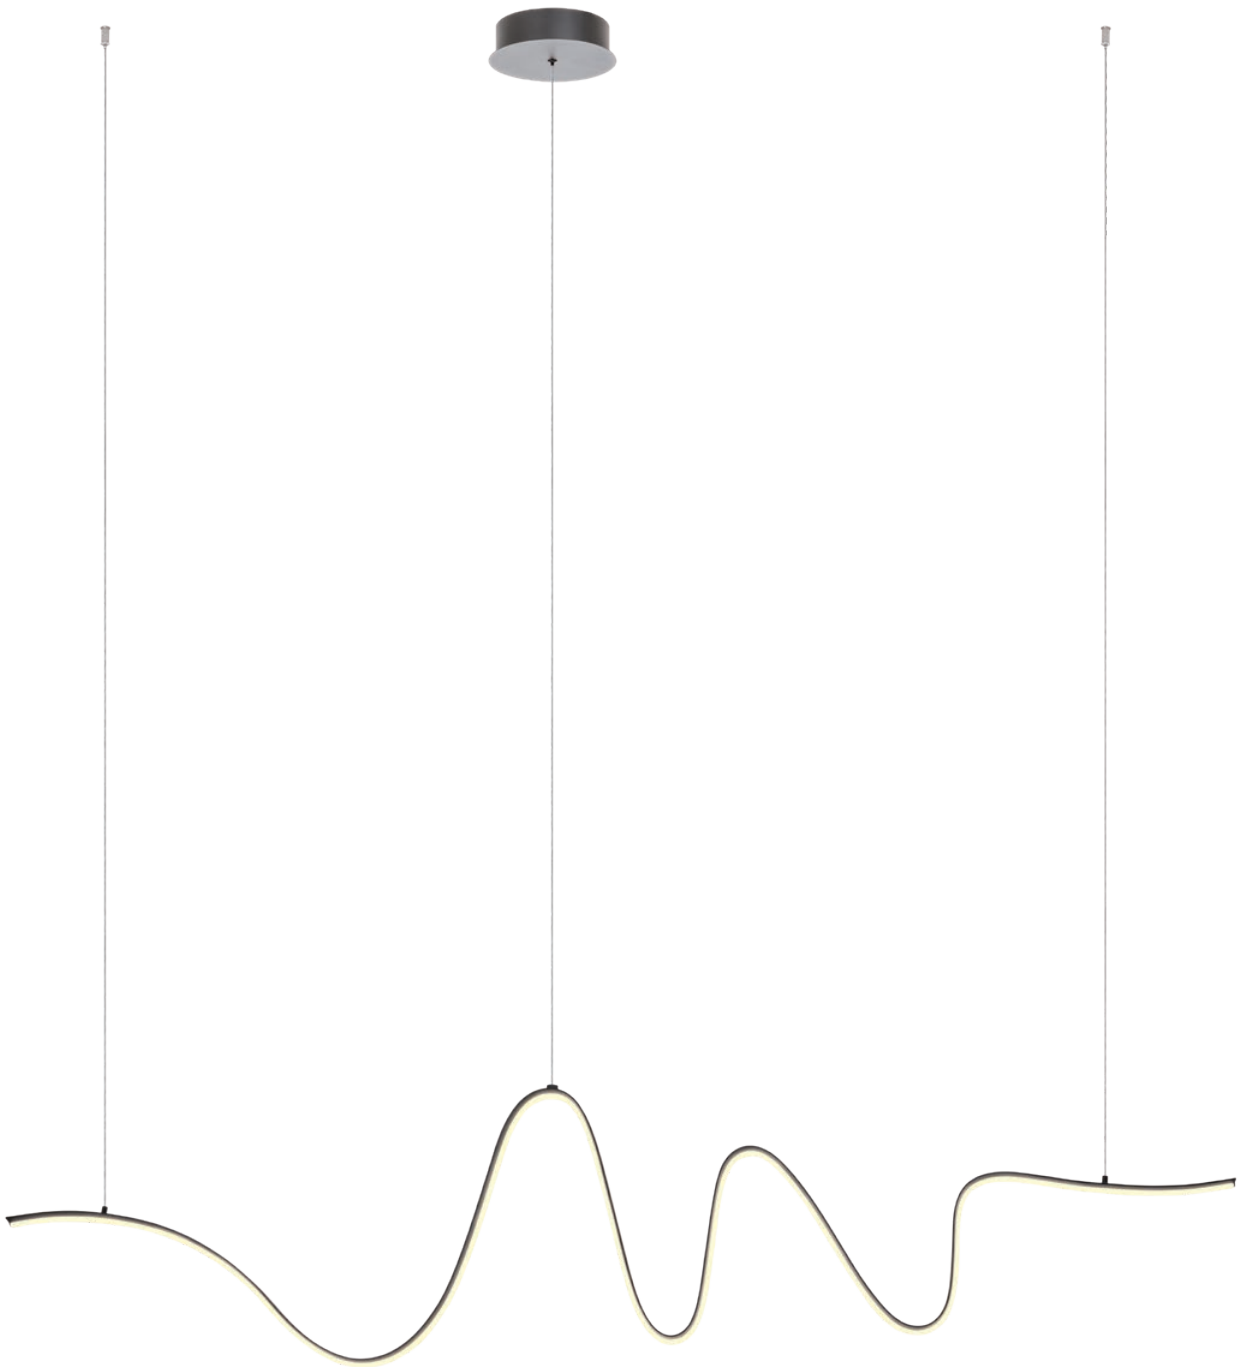

- art. **01-3618** Sand White
- art. **01-3619** Matt Gold
- art. **01-3620** Sand Black

Led type	SMD 2835 LED 624pcs x 0,05W
Power	34W
Input	220-240V, 50/60Hz
Color temperature	3000K
Lumen source	3740 lm
Lumen system	2380 lm
CRI	80
Dimmable (3 step)	

CE IP20