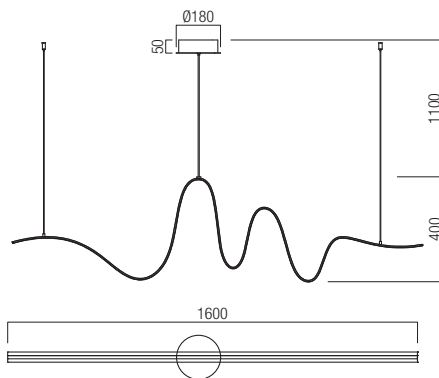

- art. **01-3618** Sand White
- art. **01-3619** Matt Gold
- art. **01-3620** Sand Black

Led type	SMD 2835 LED 624pcs x 0,05W
Power	34W
Input	220-240V, 50/60Hz
Color temperature	3000K
Lumen source	3740 lm
Lumen system	2380 lm
CRI	80
Dimmable (3 step)	

CE IP20