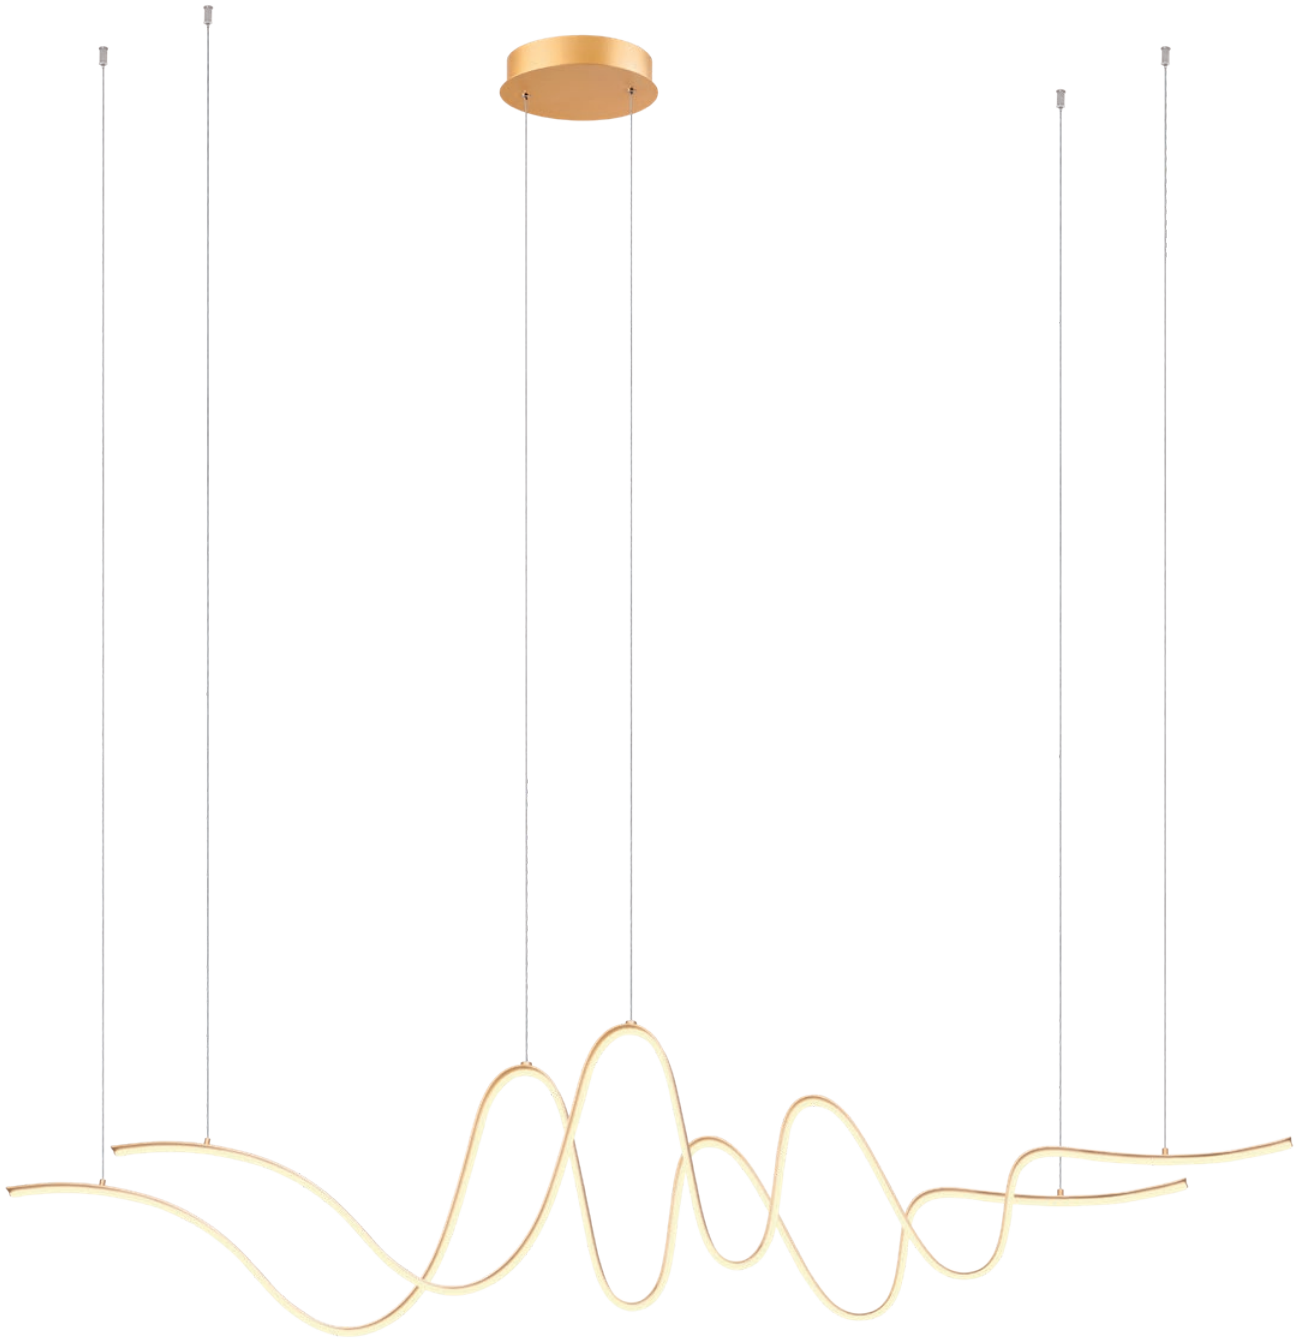

Impuls

- art. **01-3621** Sand White
- art. **01-3622** Matt Gold
- art. **01-3623** Sand Black

Led type	SMD 2835 LED 1248pcs x 0,05W
Power	68W
Input	220-240V, 50/60Hz
Color temperature	3000K
Lumen source	7480 lm
Lumen system	4760 lm
CRI	80
Dimmable (3 step)	☾

CE IP20