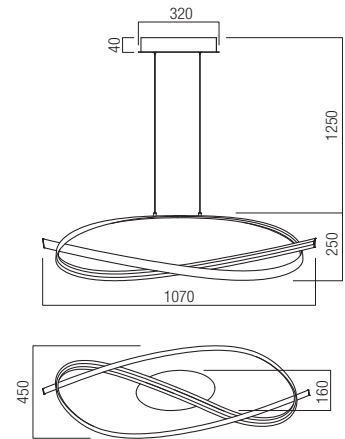

- art. **01-3615** Sand White
- art. **01-3616** Matt Gold
- art. **01-3617** Sand Black

Led type	SMD 2835 LED 840pcs x 0,04W
Power	38W
Input	220-240V, 50/60Hz
Color temperature	3000K
Lumen source	4180 lm
Lumen system	2660 lm
CRI	80
Dimmable (3 step)	☒
CE IP20