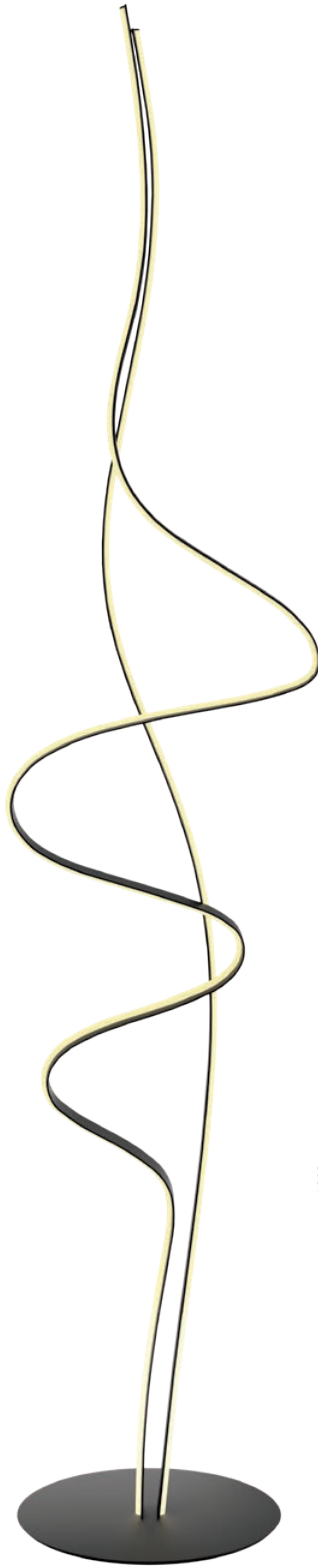

- art. **01-3624** Sand White
- art. **01-3625** Matt Gold
- art. **01-3626** Sand Black

Led type	SMD 2835 LED 960pcs x 0,03W
Power	36W
Input	220-240V, 50/60Hz
Color temperature	3000K
Lumen source	3960 lm
Lumen system	2520 lm
CRI	80
Triac dimming by foot switch	☐
CE IP20