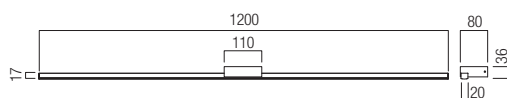

Led type	SMD LED 50pcs x 0,24W 3000K, 50pcs x 0,24W 4000K
Power	12W
Input	220-240V, 50/60Hz
Color temperature	CCT 3000/4000K
Lumen source	1600 lm
Lumen system	1015 lm
CRI	90
Not dimmable	
CE IP44	

Led type	SMD LED 76pcs x 0,24W 3000K, 76pcs x 0,24W 4000K
Power	18W
Input	220-240V, 50/60Hz
Color temperature	CCT 3000/4000K
Lumen source	2400 lm
Lumen system	1315 lm
CRI	90
Not dimmable	
CE IP44	

- art **01-3274** Sand White
- art **01-3275** Chrome
- art **01-3276** Sand Black