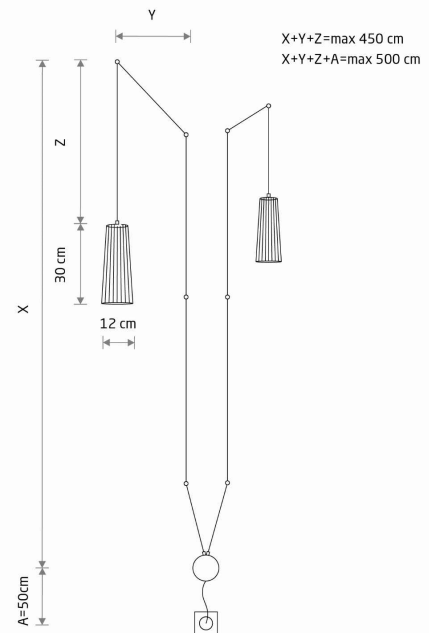

LUMINAIRE MODEL

**DOVER**  
**9264**

CATALOGUE GROUP  
COUNTRY OF ORIGIN

—  
**MADE IN POLAND**

LIGHT SOURCE **GU10**  
 LIGHT SOURCES TYPE **Replaceable**  
 MAXIMUM WATTAGE **10W only LED**  
 LAMP INCLUDES SOURCE OF LIGHT **No**  
 NUMBER OF LIGHT SOURCES **1**  
 IP **IP20**  
**Interior use**

PACKAGE DIMENSIONS **40.5cm/15.6cm/15.8cm**  
(L/W/H)

NET/GROSS WEIGHT **0.705kg/1.055kg**

ASSEMBLY METHOD **Bridge + conductor with plug**

LEADING/SUPPLEMENTARY COLOR **Black, Brass**

SWITCH **Yes**

MATERIALS **Plywood, Braided cable, Painted steel**

STYLE **Scandinavian**

ELECTRICAL SECURITY CLASS **I**

POWER SUPPLY **~220-230V/50/60Hz**

**DIMENSIONS**

5 903 1399 2649 2