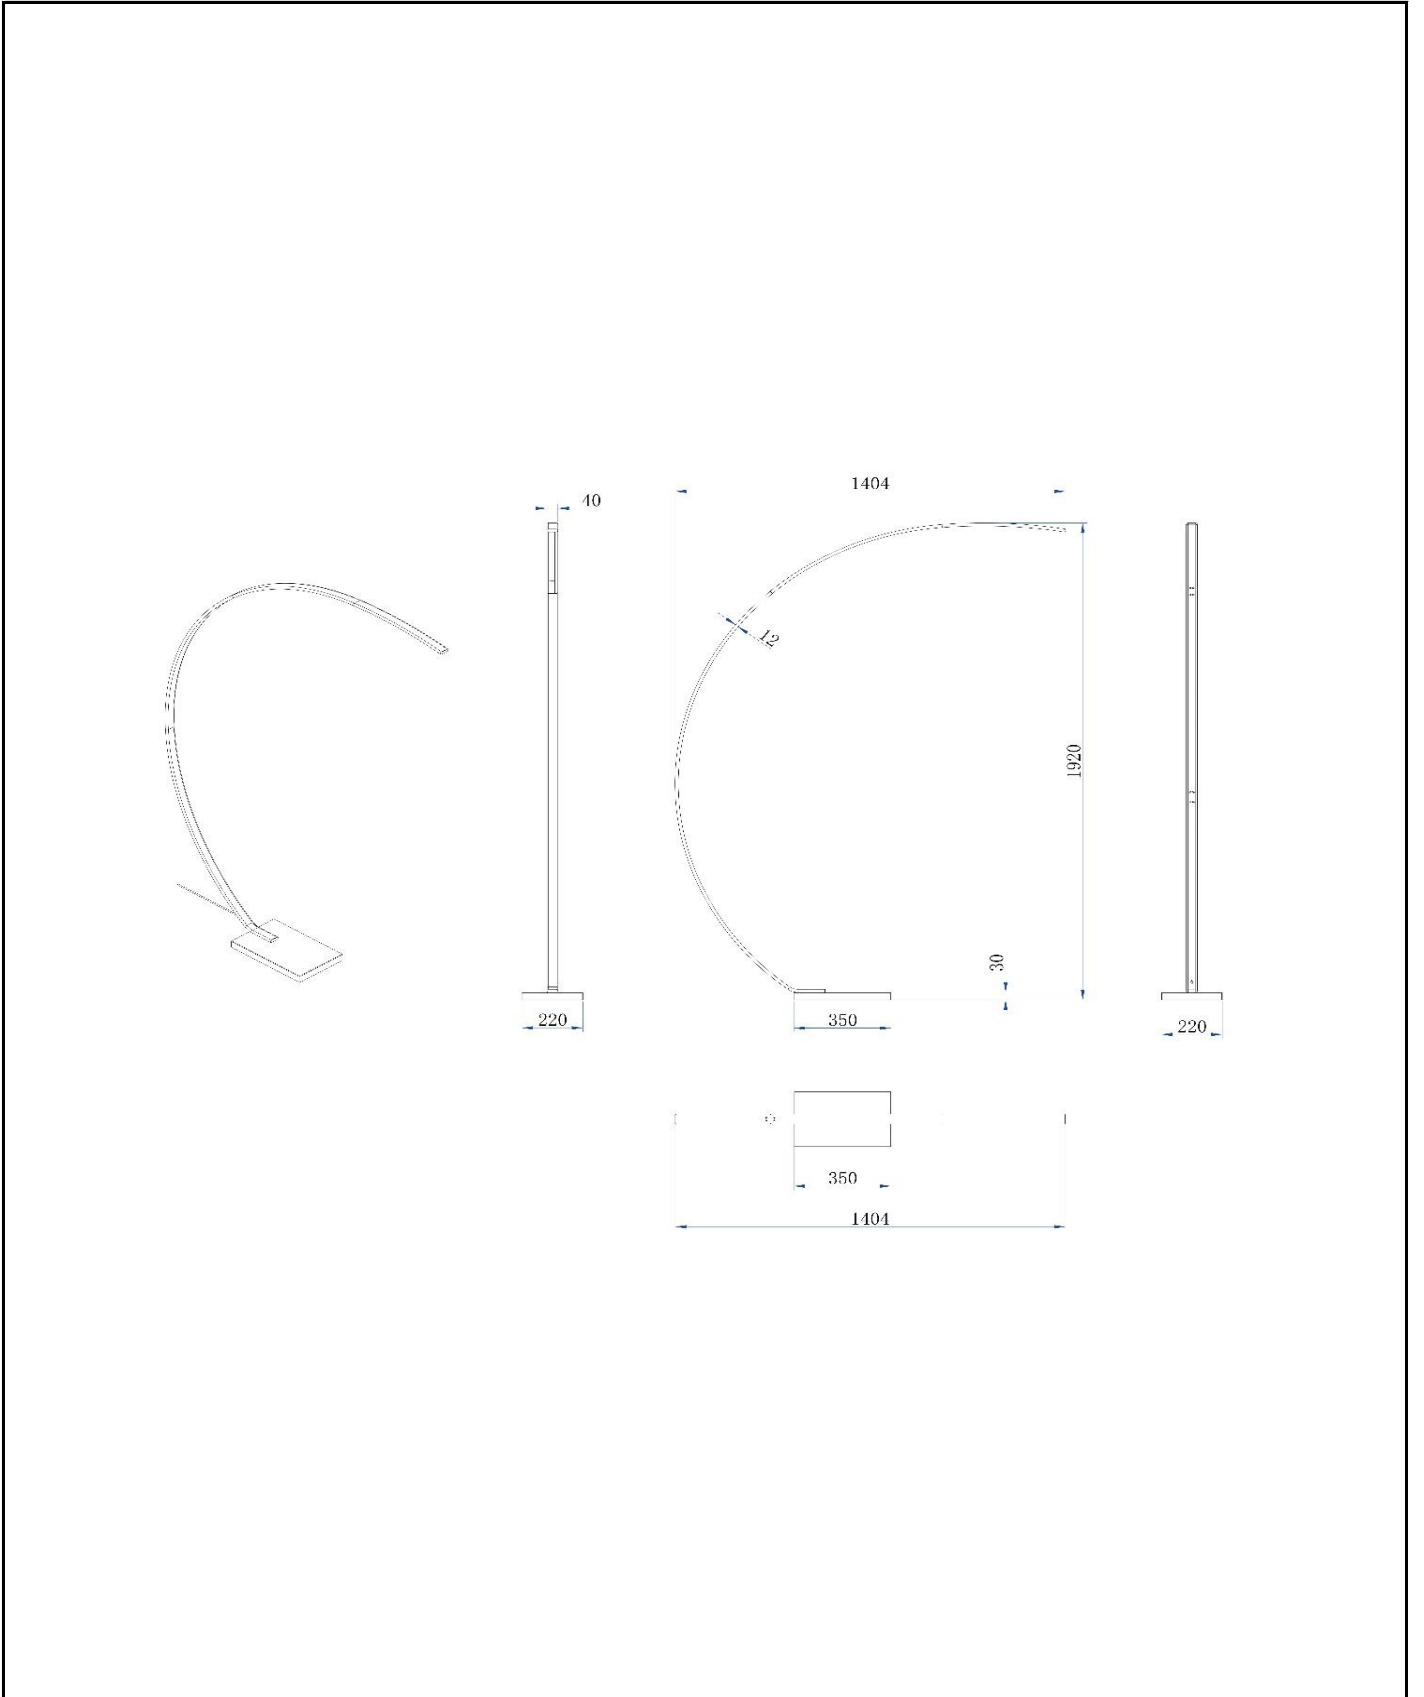

LUCIDE

Item number: 44700/11/02  
EAN code: 5411212441720

CURVE

  
**Lucide**  
44700-11-02

A  
B  
C  
D  
E  
F  
G

**15**  
kWh/1000h

 2019/2015

## General

Dimensions LxWxH: 140,4cm x 22cm x 192cm  
Main material: Metal  
Color: Matt Gold / Brass and Black  
Style: Modern  
Shape: Tube  
Weight: 7,80kg  
Warranty: 3 Years

## Specifications

Dimmable: Yes  
Light direction: Around (Diffuse)  
Adjustable in height: Not In Height Adjustable  
Directional: Not Directional  
Cable: Yes, Cable With Plug On Product  
Cable length: 180cm  
Sensor: Without Sensor  
Control: Dimmer - In The Cord  
Power supply: Adapter/Power Grid  
IP-Class: 20  
Electric Class: 3  
Number of light sources: 1  
Lamp socket: Integrated LED  
Wattage: 1 x 15W  
Power requirements: 24V  
Lumen: 1 x 540Lm  
Colour temperature: 2700K  
Beam angle (if directional): 120°  
Color Rendering Index: 80  
Expected lifetime: 30000h

CURVE

Item number: 44700/11/02  
EAN code: 5411212441720

CURVE

Item number: 44700/11/02  
EAN code: 5411212441720