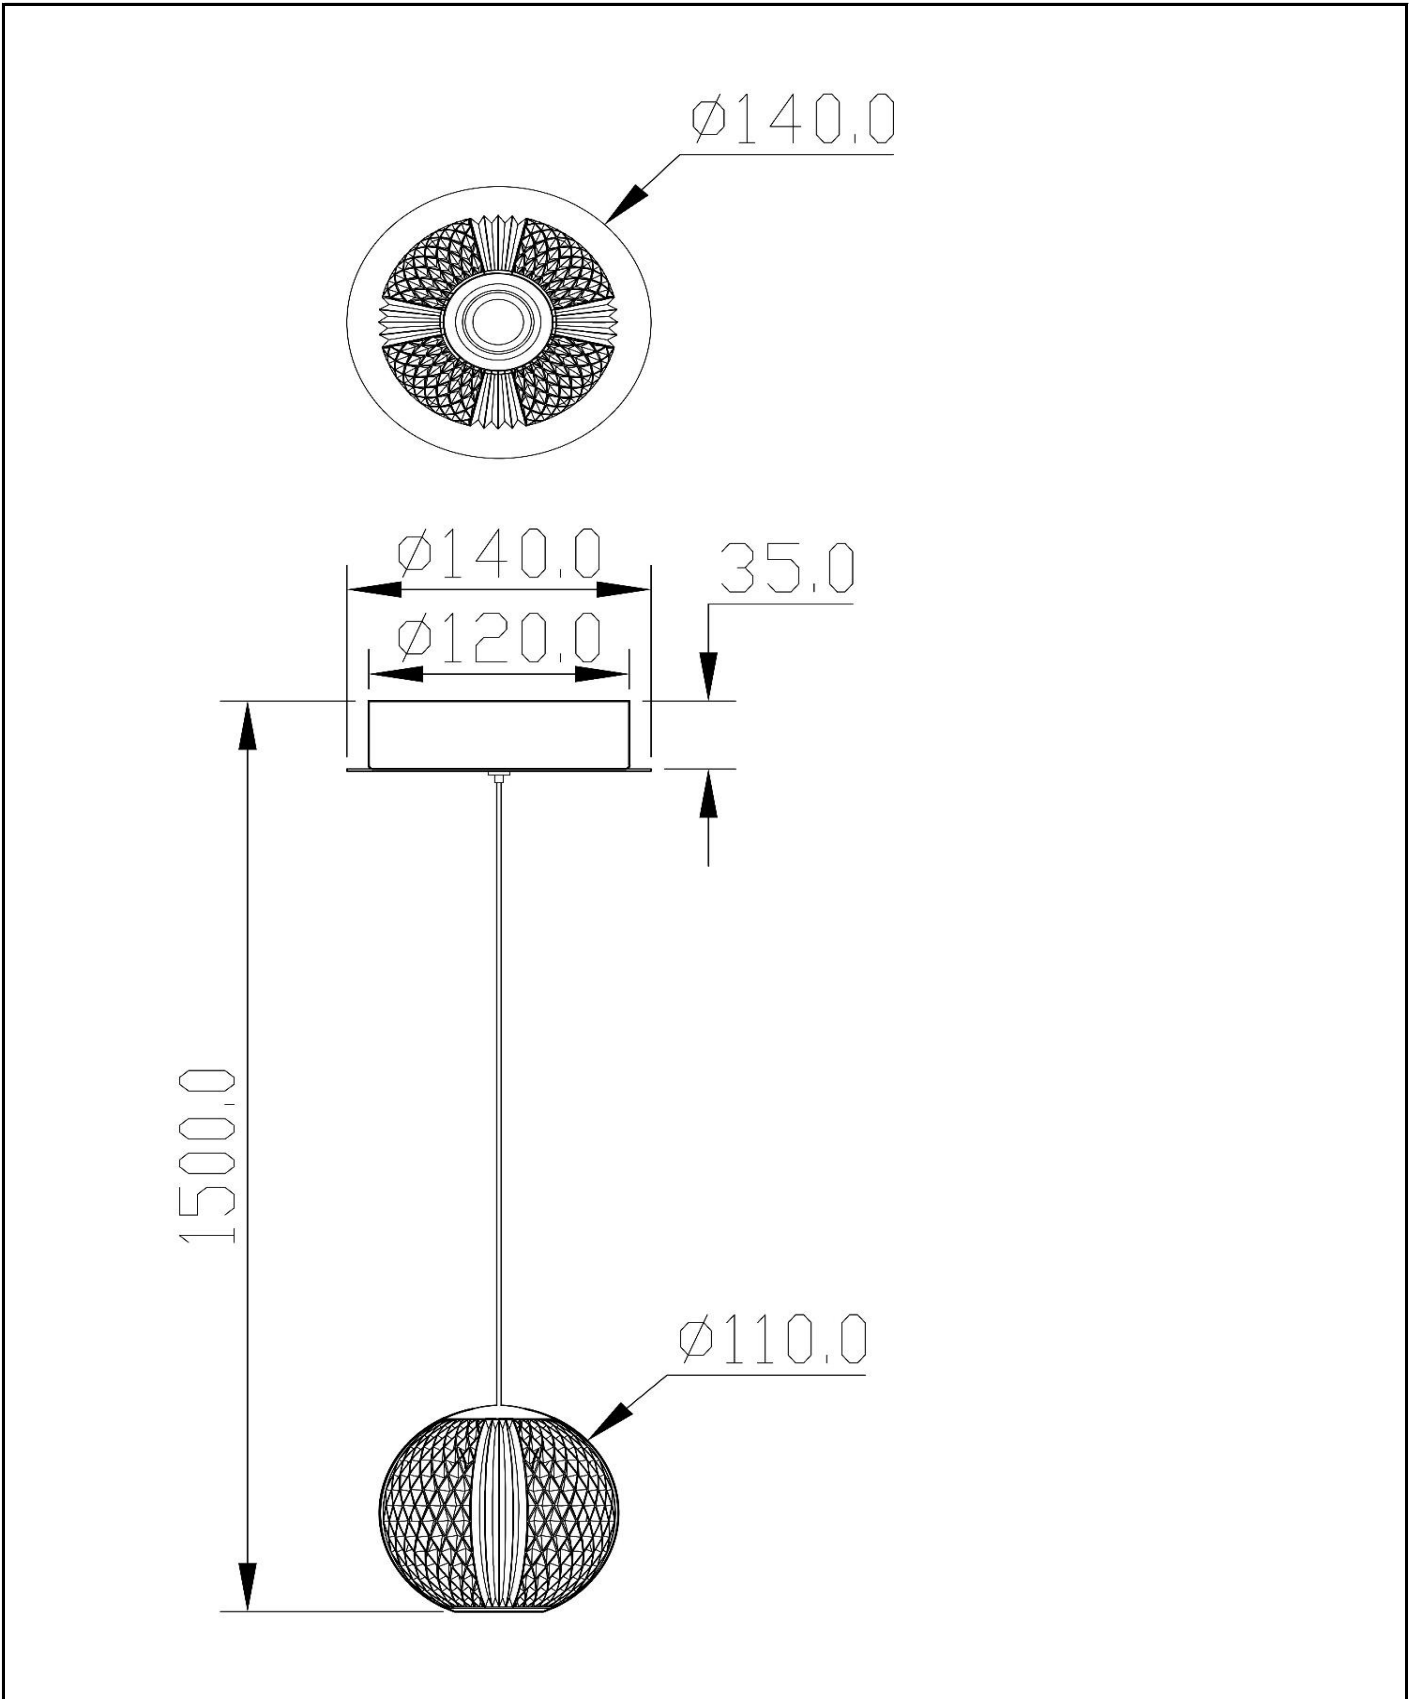

LUCIDE

 **ENERGY**

Lucide
13499-04-60

A
B
C
D
E
F
G

6
kWh/1000h

 2019/2015

General

Dimensions LxWxH: 14cm x 14cm x 150cm
Height minimum: 50cm
Height maximum: 150cm
Main material: Acrylic
Ceiling rose material: Steel
Color: Transparent and Matt Gold / Brass
Style: Retro
Shape: Globe
Weight: 1,10kg
Warranty: 3 Years

Specifications

Dimmable: No
Light direction: Around (Diffuse)
Adjustable in height: Adjustable In Height (Before Installation)
Directional: Not Directional
Cable: Yes, Cable On Product
Cable length: 133cm
Sensor: Without Sensor
Control: Light Switch Control
Power supply: Adapter/Power Grid
IP-Class: 20
Electric Class: 1
Number of light sources: 1
Lamp socket: Integrated LED
Wattage: 1 x 5,7W
Power requirements: 220-240V-50Hz
Lumen: 1 x 295Lm
Colour temperature: 2700K
Beam angle (if directional): 360°
Color Rendering Index: 85
Expected lifetime: 30000h

CINTRA

Item number: 13499/04/60
EAN code: 5411212134370

CINTRA

Item number: 13499/04/60
EAN code: 5411212134370