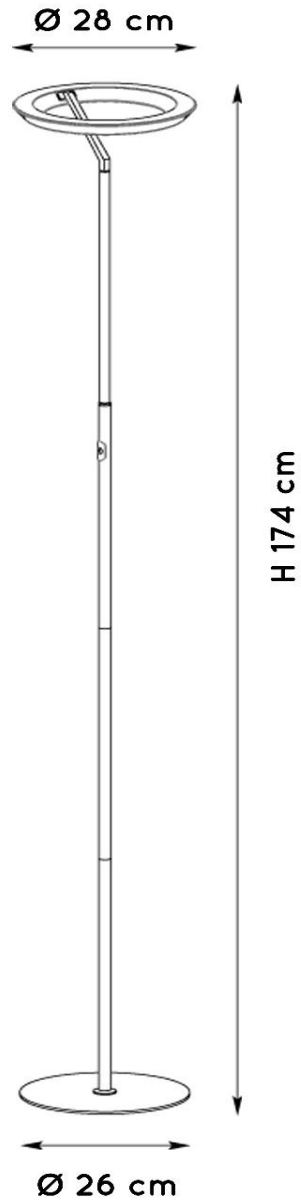

LUCIDE

Item number: O3745/24/31
EAN code: 5411212031945

CELESTE

Lucide
03745-24-31

A
B
C
D
E
F
G

21
kWh/1000h

 2019/2015

General

Dimensions LxWxH: 28cm x 28cm x 174cm
Main material: Metal
Color: White
Style: Modern
Weight: 3,40kg
Warranty: 3 Years

Specifications

Dimmable: Yes
Light direction: Uplight & Downlight
Adjustable in height: Not In Height Adjustable
Directional: Not Directional
Cable: Yes, Cable With Plug On Product
Cable length: 180cm
Sensor: Without Sensor
Control: Touch Dimmer - On The Product
Power supply: Adapter/Power Grid
IP-Class: 20
Electric Class: 3
Number of light sources: 1
Lamp socket: Integrated LED
Wattage: 1 x 21W
Power requirements: 220-240V-50Hz
Lumen: 1 x 1400Lm
Colour temperature: 2700K
Beam angle (if directional): 120°
Color Rendering Index: 90
Expected lifetime: 20000h

CELESTE

Item number: 03745/24/31
EAN code: 5411212031945

CELESTE

Item number: 03745/24/31
EAN code: 5411212031945