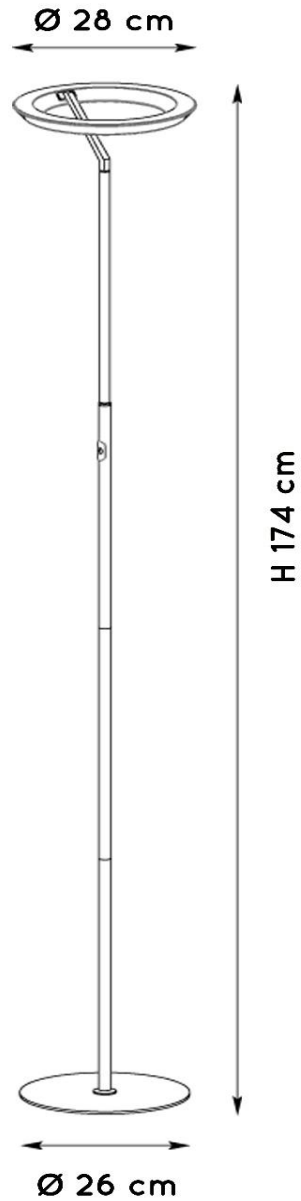

LUCIDE

Item number: 03745/24/02
EAN code: 5411212031921

CELESTE

Lucide
03745-24-02

A
B
C
D
E
F
G

21
kWh/1000h

 2019/2015

General

Dimensions LxWxH: 28cm x 28cm x 174cm
Main material: Metal
Color: Matt Gold / Brass
Style: Modern
Shape: Round
Weight: 3,40kg
Warranty: 3 Years

Specifications

Dimmable: Yes
Light direction: Uplight & Downlight
Adjustable in height: Not In Height Adjustable
Directional: Not Directional
Cable: Yes, Cable With Plug On Product
Cable length: 180cm
Sensor: Without Sensor
Control: Touch Dimmer - On The Product
Power supply: Adapter/Power Grid
IP-Class: 20
Electric Class: 3
Number of light sources: 1
Lamp socket: Integrated LED
Wattage: 1 x 21W
Power requirements: 240V
Lumen: 1 x 1400Lm
Colour temperature: 2700K
Beam angle (if directional): 120°
Color Rendering Index: 90
Expected lifetime: 20000h

CELESTE

Item number: 03745/24/02
EAN code: 5411212031921

CELESTE

Item number: 03745/24/02
EAN code: 5411212031921