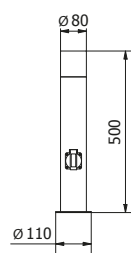

OS-LARGP40G-30
OS-LARGP40P-30
OS-LARGP36G-30