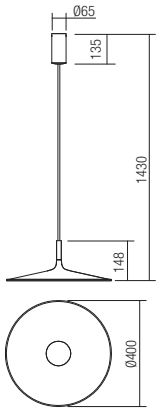

- art. **01-3034** Matt White
- art. **01-3035** Matt Auburn
- art. **01-3036** Matt Olive
- art. **01-3037** Gun Metal
- art. **01-3038** Matt Black

Led type	SMD LED 2835 66 pcs x 0,24W
Power	16W
Input	220-240V, 50/60Hz
Color temperature	3000K
Lumen source	1900 lm
Lumen system	1150 lm
CRI	90
Not dimmable	
CE IP20