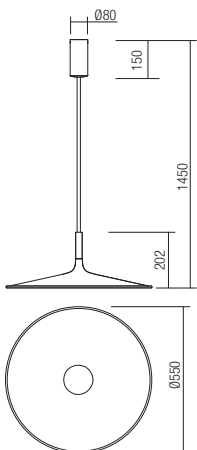

- art. **01-3039** Matt White
- art. **01-3040** Matt Auburn
- art. **01-3041** Matt Olive
- art. **01-3042** Gun Metal
- art. **01-3043** Matt Black