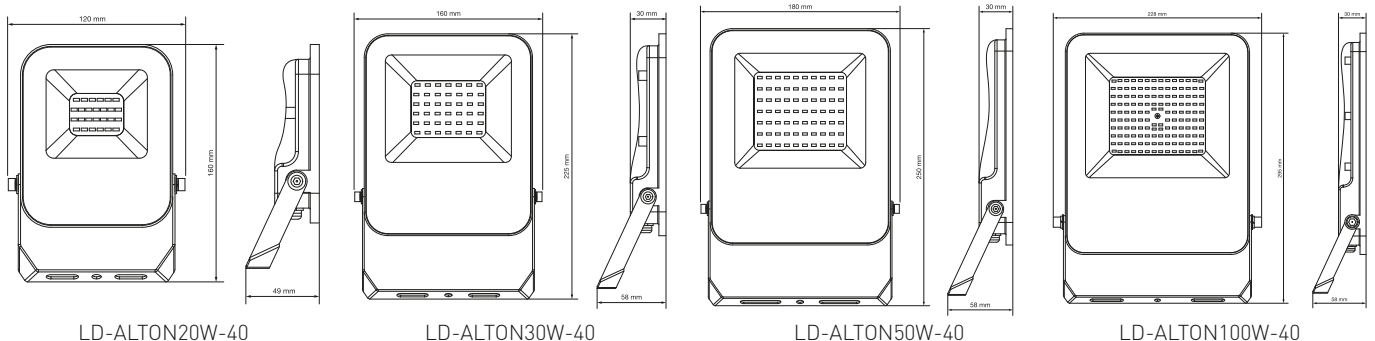

**ALTON**

LD-ALTON20W-40

LD-ALTON30W-40

LD-ALTON50W-40

LD-ALTON100W-40

LD-ALTON20W-40	20 W	2000 lm	350g	5902801404177
LD-ALTON30W-40	30 W	3000 lm	370g	5902801404191
LD-ALTON50W-40	50 W	5000 lm	750g	5902801404221
LD-ALTON100W-40	100 W	10000 lm	1200g	5902801404108