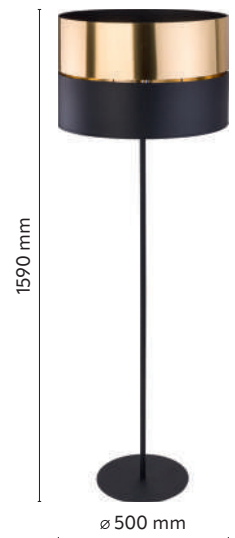

material of the lamp: metal, plastic, textile

5465

4342

2579

4180