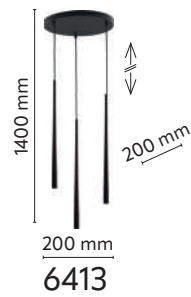

PIANO WHITE, PIANO BLACK, PIANO GOLD

☐ index: 6425 ☒ index: 6410 ☐ index: 6419	↔ 52 mm ↗ 52 mm ↕ 1550 mm	💡 1 x G9 | 230V | max 6W | LED
☐ index: 6427 ☒ index: 6413 ☐ index: 6421	↔ 200 mm ↗ 200 mm ↕ 1400 mm	💡 3 x G9 | 230V | max 6W | LED
☐ index: 6426 ☒ index: 6414 ☐ index: 6422	↔ 700 mm ↗ 30 mm ↕ 1650 mm	💡 4 x G9 | 230V | max 6W | LED
☐ index: 6428 ☒ index: 6412 ☐ index: 6420	↔ 600 mm ↗ 160 mm ↕ 1650 mm	💡 6 x G9 | 230V | max 6W | LED
☐ index: 6429 ☒ index: 6415 ☐ index: 6423	↔ 1150 mm ↗ 30 mm ↕ 1200 mm	💡 8 x G9 | 230V | max 6W | LED

material of the lamp: metal, plastic