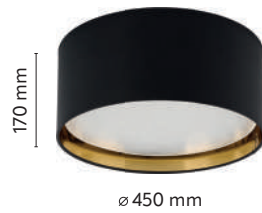

3433

3376

3432

BILBAO

☐ index: 3379 (AB: 9244) ☐ index: 4404 (AB: 9246) ☒ index: 3376 (AB: 9242)	↔ 450 mm ↗ 450 mm ↕ 170 mm	💡 4 x E27 | 230V | max 15W | LED
☐ index: 3433 (AB: 9243) ☐ index: 4399 (AB: 9245) ☒ index: 3432 (AB: 9241)	↔ 600 mm ↗ 600 mm ↕ 170 mm	💡 4 x E27 | 230V | max 15W | LED

material of the lamp: metal, plastic, textile