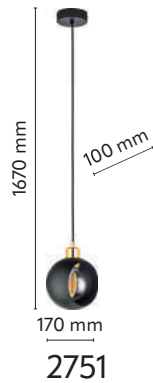

CYKLOP WHITE, CYKLOP BLACK

☐ index: 2740 ☒ index: 2750	↔ 240 mm ↗ 170 mm ↓ 260 mm	💡 1 x E27 | 230V | max 15W | LED
☐ index: 2741 ☒ index: 2751	↔ 170 mm ↗ 100 mm ↓ 1670 mm	💡 1 x E27 | 230V | max 15W | LED
☐ index: 2743 ☒ index: 2753	↔ 610 mm ↗ 170 mm ↓ 1270 mm	💡 3 x E27 | 230V | max 15W | LED
☐ index: 2746 ☒ index: 2756	↔ 720 mm ↗ 350 mm ↓ 1300 mm	💡 6 x E27 | 230V | max 15W | LED
☐ index: 3046 ☒ index: 5549	↔ 450 mm ↗ 450 mm ↓ 1630 mm	💡 3 x E27 | 230V | max 15W | LED

material of the lamp: metal, plastic