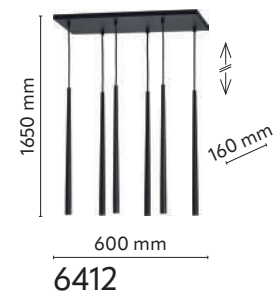

PIANO WHITE, PIANO BLACK, PIANO GOLD

☐ index: 6425 ☒ index: 6410 ☐ index: 6419	↔ 52 mm ↗ 52 mm ↕ 1550 mm	💡 1 x G9 | 230V | max 6W | LED
☐ index: 6427 ☒ index: 6413 ☐ index: 6421	↔ 200 mm ↗ 200 mm ↕ 1400 mm	💡 3 x G9 | 230V | max 6W | LED
☐ index: 6426 ☒ index: 6414 ☐ index: 6422	↔ 700 mm ↗ 30 mm ↕ 1650 mm	💡 4 x G9 | 230V | max 6W | LED
☐ index: 6428 ☒ index: 6412 ☐ index: 6420	↔ 600 mm ↗ 160 mm ↕ 1650 mm	💡 6 x G9 | 230V | max 6W | LED
☐ index: 6429 ☒ index: 6415 ☐ index: 6423	↔ 1150 mm ↗ 30 mm ↕ 1200 mm	💡 8 x G9 | 230V | max 6W | LED

material of the lamp: metal, plastic