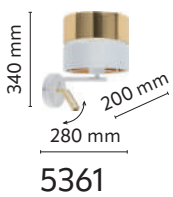

material of the lamp: metal, plastic, textile

5074

4775

5361

4772

 CALISTO NEW

4706

4707