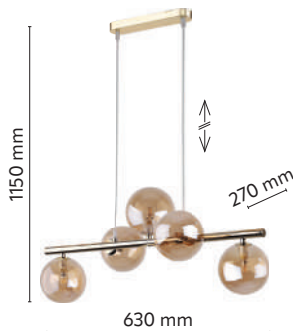

ESTERA GOLD

index: 4778 (KL: 7511)	↔ 220 mm	↗ 120 mm	↕ 170 mm	💡 1 x G9 | 230V | max 6W | LED
index: 4547 (KL: 7511)	↔ 270 mm	↗ 120 mm	↕ 340 mm	💡 2 x G9 | 230V | max 6W | LED
index: 4549 (KL: 7511)	↔ 630 mm	↗ 270 mm	↕ 1150 mm	💡 5 x G9 | 230V | max 6W | LED
index: 5668 (KL: 7511)	↔ 900 mm	↗ 270 mm	↕ 1530 mm	💡 7 x G9 | 230V | max 6W | LED

material of the lamp: metal, plastic, glass