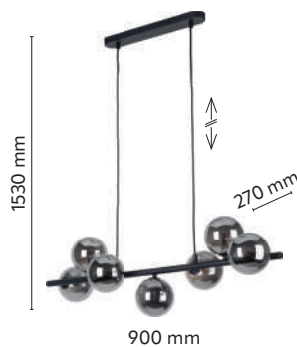

ESTERA

index: 4777 (KL: 7510)	↔ 220 mm	↗ 120 mm	↕ 170 mm	💡 1 x G9 | 230V | max 6W | LED
index: 6706 (KL: 7510)	↔ 270 mm	↗ 120 mm	↕ 340 mm	💡 2 x G9 | 230V | max 6W | LED
index: 6707 (KL: 7510)	↔ 630 mm	↗ 270 mm	↕ 1150 mm	💡 5 x G9 | 230V | max 6W | LED
index: 5666 (KL: 7510)	↔ 900 mm	↗ 270 mm	↕ 1530 mm	💡 7 x G9 | 230V | max 6W | LED
index: 5667 (KL: 7510)	↔ 1160 mm	↗ 270 mm	↕ 1380 mm	💡 9 x G9 | 230V | max 6W | LED

material of the lamp: metal, plastic, glass