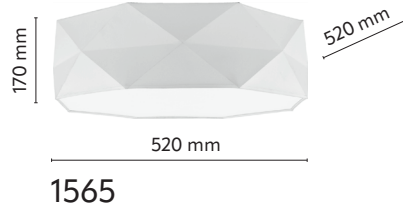

KANTOOR WHITE, KANTOOR GRAY, KANTOOR BLACK, KANTOOR NATURE

☐ index: 4785 (AB: 9665) ☐ index: 4787 (AB: 9667) ☐ index: 4786 (AB: 9666) ☐ index: 4788 (AB: 9668)	↔ 230 mm ↗ 170 mm ↓ 150 mm	💡 1 x E27 | 230V | max 15W | LED
☐ index: 1565 (AB: 8676) ☐ index: 1566 (AB: 8677) ☐ index: 1567 (AB: 8678) ☐ index: 6195 (AB: 9403)	↔ 520 mm ↗ 520 mm ↓ 170 mm	💡 4 x E27 | 230V | max 15W | LED
☐ index: 4225 (AB: 8971) ☐ index: 4223 (AB: 9918) ☐ index: 4227 (AB: 8973) ☐ index: 6196 (AB: 9404)	↔ 780 mm ↗ 780 mm ↓ 170 mm	💡 6 x E27 | 230V | max 15W | LED

material of the lamp: textile, metal, plastic