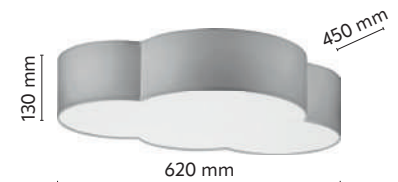

CLOUD WHITE, CLOUD GREY, CLOUD PINK, CLOUD BLUE

 index: 4228 (AB 9314) index: 3144 (AB 9943) index: 6075 (AB 9316) index: 6074 (AB 9315)	↔ 410 mm ↗ 310 mm ↕ 130 mm	💡 2 x E27 | 230V | max 15W | LED
 index: 1533 (AB 8819) index: 3145 (AB 9944) index: 6072 (AB 9313) index: 6071 (AB 9312)	↔ 620 mm ↗ 450 mm ↕ 130 mm	💡 4 x E27 | 230V | max 15W | LED

material of the lamp: metal, plastic, textile