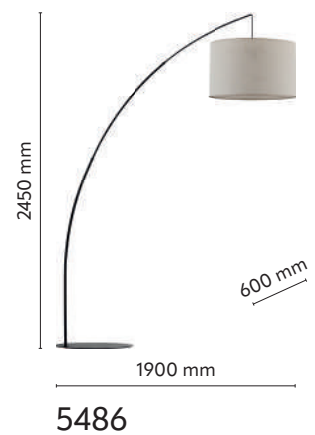

MOBY WHITE, MOBY BLACK, MOBY GREEN, MOBY NATURE, MOBY GRAY

 index: 3060 (AB: 9524) index: 5485 (AB: 9497) index: 5488 (AB: 9626) index: 5486 (AB: 9496) index: 5487 (AB: 9625)	↔ 1900 mm ↗ 600 mm ↕ 2450 mm	💡 1 x E27 | 230V | max 15W | LED

material of the lamp: textile, metal, plastic