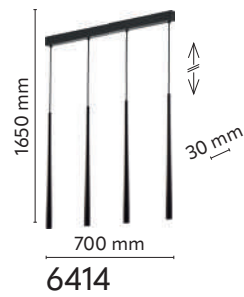

PIANO WHITE, PIANO BLACK, PIANO GOLD

☐ index: 6425 ☒ index: 6410 ☐ index: 6419	↔ 52 mm ↗ 52 mm ↕ 1550 mm	💡 1 x G9 | 230V | max 6W | LED
☐ index: 6427 ☒ index: 6413 ☐ index: 6421	↔ 200 mm ↗ 200 mm ↕ 1400 mm	💡 3 x G9 | 230V | max 6W | LED
☐ index: 6426 ☒ index: 6414 ☐ index: 6422	↔ 700 mm ↗ 30 mm ↕ 1650 mm	💡 4 x G9 | 230V | max 6W | LED
☐ index: 6428 ☒ index: 6412 ☐ index: 6420	↔ 600 mm ↗ 160 mm ↕ 1650 mm	💡 6 x G9 | 230V | max 6W | LED
☐ index: 6429 ☒ index: 6415 ☐ index: 6423	↔ 1150 mm ↗ 30 mm ↕ 1200 mm	💡 8 x G9 | 230V | max 6W | LED

material of the lamp: metal, plastic