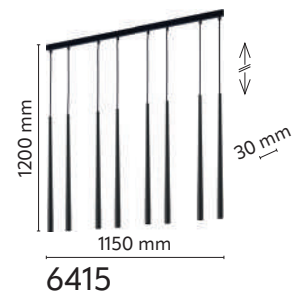

PIANO WHITE, PIANO BLACK, PIANO GOLD

☐ index: 6425 ☒ index: 6410 ☐ index: 6419	↔ 52 mm ↗ 52 mm ↕ 1550 mm	💡 1 x G9 | 230V | max 6W | LED
☐ index: 6427 ☒ index: 6413 ☐ index: 6421	↔ 200 mm ↗ 200 mm ↕ 1400 mm	💡 3 x G9 | 230V | max 6W | LED
☐ index: 6426 ☒ index: 6414 ☐ index: 6422	↔ 700 mm ↗ 30 mm ↕ 1650 mm	💡 4 x G9 | 230V | max 6W | LED
☐ index: 6428 ☒ index: 6412 ☐ index: 6420	↔ 600 mm ↗ 160 mm ↕ 1650 mm	💡 6 x G9 | 230V | max 6W | LED
☐ index: 6429 ☒ index: 6415 ☐ index: 6423	↔ 1150 mm ↗ 30 mm ↕ 1200 mm	💡 8 x G9 | 230V | max 6W | LED

material of the lamp: metal, plastic