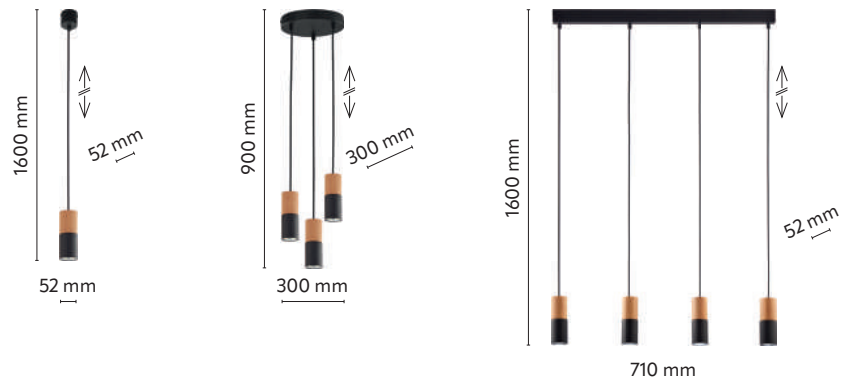

## ELIT BLACK WOOD

index: 6309	↔ 52 mm	↗ 52 mm	↕ 1600 mm	💡 1 x GU10   230V   max 10W   LED
index: 6310	↔ 300 mm	↗ 300 mm	↕ 900 mm	💡 3 x GU10   230V   max 10W   LED
index: 6311	↔ 710 mm	↗ 52 mm	↕ 1600 mm	💡 4 x GU10   230V   max 10W   LED