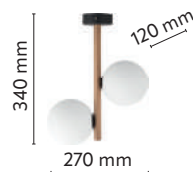

ESTERA WOOD

index: 4620 (KL: 7454)	↔ 270 mm	↗ 120 mm	↕ 340 mm	💡 2 x G9 | 230V | max 6W | LED
index: 4621 (KL: 7454)	↔ 630 mm	↗ 120 mm	↕ 170 mm	💡 3 x G9 | 230V | max 6W | LED
index: 4623 (KL: 7454)	↔ 800 mm	↗ 120 mm	↕ 840 mm	💡 5 x G9 | 230V | max 6W | LED

material of the lamp: metal, wood, plastic, glass