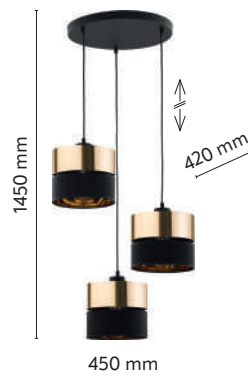

material of the lamp: metal, plastic, textile

5465

4342

2579

4180