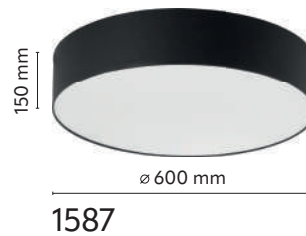

RONDO

■ index: 1086 (AB: 9215) ■ index: 1087 (AB: 9216) ■ index: 1088 (AB: 9217) ■ index: 5636 (AB: 9535)	↔ 450 mm ↗ 450 mm ↓ 150 mm	💡 4 x E27 | 230V | max 15W | LED
■ index: 1581 (AB: 8469) ■ index: 1584 (AB: 8471) ■ index: 1587 (AB: 8479) ■ index: 5637 (AB: 9536)	↔ 600 mm ↗ 600 mm ↓ 150 mm	💡 4 x E27 | 230V | max 15W | LED
■ index: 2443 (AB: 8993) ■ index: 2725 (AB: 8918) ■ index: 4409 (AB: 8919) ■ index: 5638 (AB: 9537)	↔ 780 mm ↗ 780 mm ↓ 150 mm	💡 6 x E27 | 230V | max 15W | LED

material of the lamp: textile, metal, plastic