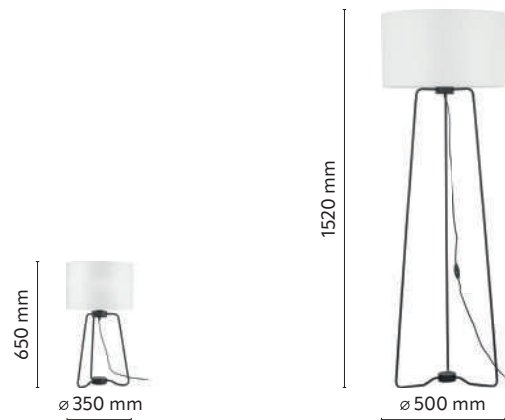

TAMPA

index: 5581 (AB: 9330)	↔ 350 mm	↗ 350 mm	↕ 650 mm	💡 1 x E27 | 230V | max 15W | LED
index: 5580 (AB: 8705)	↔ 500 mm	↗ 500 mm	↕ 1520 mm	💡 1 x E27 | 230V | max 15W | LED

material of the lamp: textile, metal, plastic