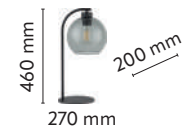

CUBUS GRAPHITE

index: 4138 (KL: 7381)	↔ 250 mm	↗ 180 mm	↕ 260 mm	💡 1 x E27 | 230V | max 15W | LED
index: 5102 (KL: 7381)	↔ 270 mm	↗ 200 mm	↕ 460 mm	💡 1 x E27 | 230V | max 15W | LED
index: 4292 (KL: 7429)	↔ 300 mm	↗ 300 mm	↕ 1750 mm	💡 1 x E27 | 230V | max 15W | LED
index: 5239 (KL: 7381)	↔ 450 mm	↗ 450 mm	↕ 1500 mm	💡 3 x E27 | 230V | max 15W | LED
index: 4113 (KL: 7381, 7426)	↔ 950 mm	↗ 360 mm	↕ 1750 mm	💡 8 x E27 | 230V | max 15W | LED

material of the lamp: metal, plastic, glass