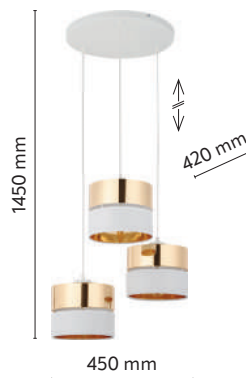

material of the lamp: metal, plastic, textile

5074

4775

5361

4772

 CALISTO NEW

4706

4707