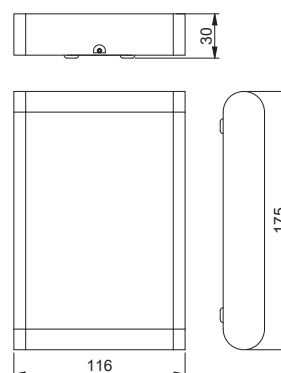

LD-VALLA8W-40

LD-VALLA12W-40

LD-VALLA8W-40	8 W	640 lm	395 g	5902801205613
LD-VALLA12W-40	12 W	960 lm	555 g	5902801203299

LD-VALLA8W-40

LD-VALLA12W-40