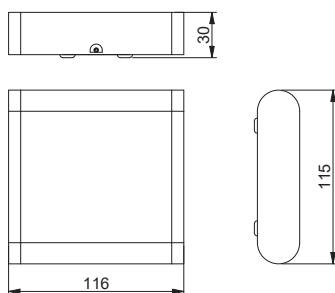

LD-VALLA8W-40

LD-VALLA12W-40

LD-VALLA8W-40	8 W	640 lm	395 g	5902801205613
LD-VALLA12W-40	12 W	960 lm	555 g	5902801203299

LD-VALLA8W-40

LD-VALLA12W-40