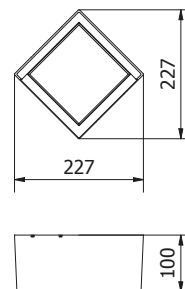

CANTI

LD-CANTI12WOK-40

LD-CANTI12WKW-40

LD-CANTI12WOK-40	12 W	1000 lm	PC	510 g	5902801319648
LD-CANTI12WKW-40				600 g	5902801320583

LD-CANTI12WOK-40

LD-CANTI12WKW-40