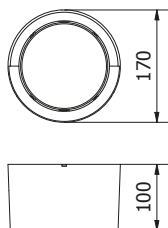

CANTI

LD-CANTI12WOK-40

LD-CANTI12WKW-40

LD-CANTI12WOK-40	12 W	1000 lm	PC	510 g	5902801319648
LD-CANTI12WKW-40				600 g	5902801320583

LD-CANTI12WOK-40

LD-CANTI12WKW-40