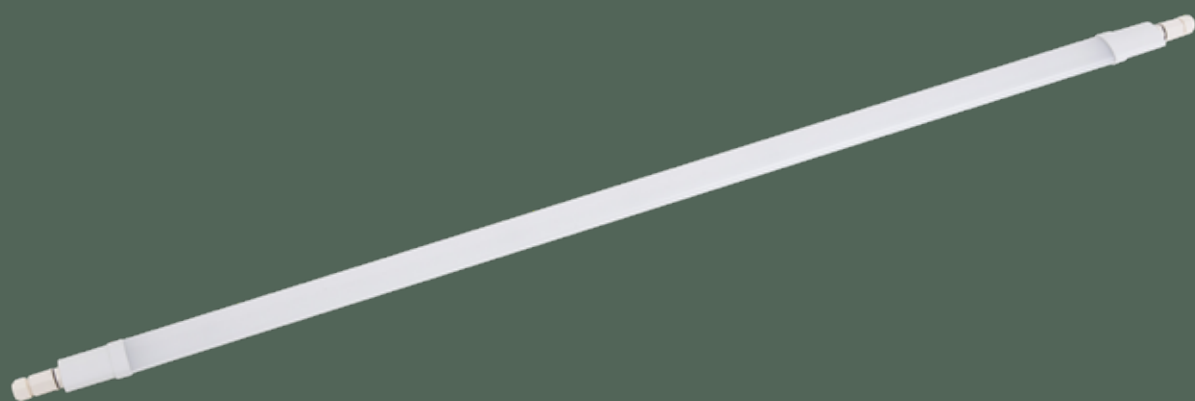

OPRAWY LINIOWE LED
LED TRI-PROOF LIGHT