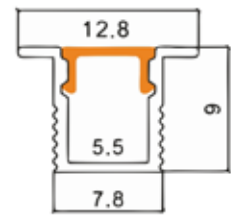

PW02 PW01

EC20924

GP01 GP02 GP03

GPW01 GPW02

GPS01 GPS02