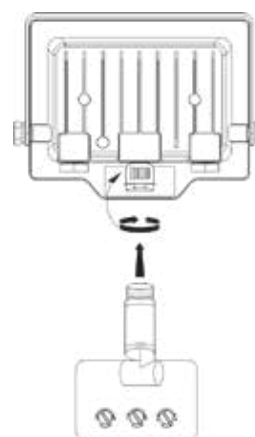

NAŚWIETLACZE LED LED FLOODLIGHTS

NL-1

MOŻLIWOŚĆ PRACY Z CZUJNIKIEM RUCHU PIR
WORKS WITH PIR MOTION SENSOR
EC20197

KOD MODEL NUMBER	MOC POWER	BARWA COLOR	STRUMIEN ŚWIETLNY LUMENS	PAKOWANIE PACKING	EAN-13
EC20176	10W	3000K	900 lm	60 szt./pcs	5905036201764
EC20177	10W	4000K	900 lm	60 szt./pcs	5905036201771
EC20178	10W	6500K	900 lm	60 szt./pcs	5905036201788
EC20179	20W	3000K	1800 lm	40 szt./pcs	5905036201795
EC20180	20W	4000K	1800 lm	40 szt./pcs	5905036201801
EC20181	20W	6500K	1800 lm	40 szt./pcs	5905036201818
EC20182	30W	3000K	2700 lm	40 szt./pcs	5905036201825
EC20183	30W	4000K	2700 lm	40 szt./pcs	5905036201832
EC20184	30W	6500K	2700 lm	40 szt./pcs	5905036201849
EC20185	50W	3000K	4500 lm	20 szt./pcs	5905036201856
EC20186	50W	4000K	4500 lm	20 szt./pcs	5905036201863
EC20187	50W	6500K	4500 lm	20 szt./pcs	5905036201870
EC20188	100W	3000K	9000 lm	10 szt./pcs	5905036201887
EC20189	100W	4000K	9000 lm	10 szt./pcs	5905036201894
EC20190	100W	6500K	9000 lm	10 szt./pcs	5905036201900
EC20191	150W	3000K	13500 lm	5 szt./pcs	5905036201917
EC20192	150W	4000K	13500 lm	5 szt./pcs	5905036201924
EC20193	150W	6500K	13500 lm	5 szt./pcs	5905036201931
EC20194	200W	3000K	18000 lm	5 szt./pcs	5905036201948
EC20195	200W	4000K	18000 lm	5 szt./pcs	5905036201955
EC20196	200W	6500K	18000 lm	5 szt./pcs	5905036201962