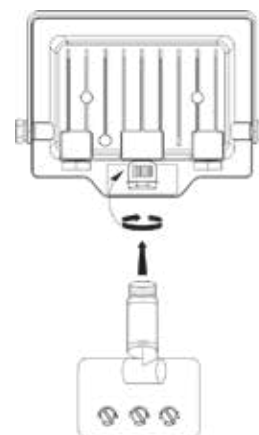

NAŚWIETLACZE LED LED FLOODLIGHTS

NL-2

MOŻLIWOŚĆ PRACY Z CZUJNIKIEM RUCHU PIR
WORKS WITH PIR MOTION SENSOR
EC20197