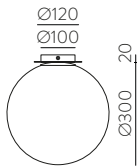

Ceiling 2	■				P39461800
	■	1xE27 LED	□	IP44	P3946180N
	■				P3946180N