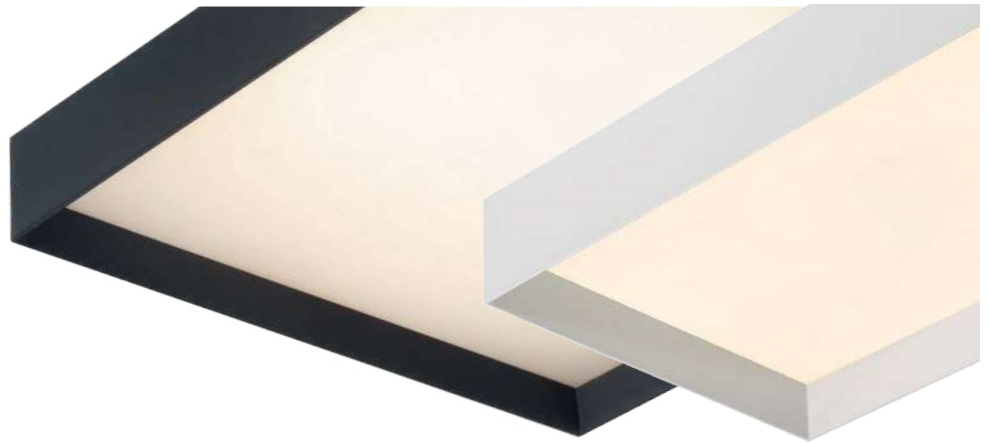

MUNICH

MUNICH ACCESSORIES

ACCESSORIES SEE PAGE: 486-493

REMOTE CONTROL			RECEIVER CODE		REMOTE CONTROL CODE
	Ø400				<u>MULTICANAL</u> XCONTROL01
	Ø600	✓	DALI ITEM CODE	+ XDRVPART008	
	Ø900				
	Ø1200				<u>MONOCANAL</u> XCONTROL021

MOTION SENSOR			CODE
	Ø400		
	Ø600	✓	ON/OFF ITEM CODE + 6DET009
	Ø900		
	Ø1200		

EMERGENCY FOR HANGING VERSIONS USE DALI KIT. | PARA VERSIONES COLGANTES USAR KIT DALI.

			1H 6BAT004		3H 6BAT005
	Ø400				
	Ø600	✓	ITEM CODE +	✓ External	or ✓ External
	Ø900				
	Ø1200				

RAL COLOUR			
	Ø400		
	Ø600	✓	WHITE ITEM CODE + RAL CODE
	Ø900		
	Ø1200		

PENDANT KIT		FINISH	ON/OFF	DALI	RAL
	↕ 1.5m (Ø100x20mm)	□	81CON3453B	81CON3453BDP	+ RAL CODE
		■	81CON3453N	81CON3453NDP	
	↕ 3m (Ø100x20mm)	□	81CON34531B	81CON34532BDP	+ RAL CODE
		■	81CON34531N	81CON34532NDP	
	↕ 3m (Ø180x25mm)	□	81FLO224T3CTB	81FLO224T3CTBDP	+ RAL CODE
		■	81FLO224T3CTN	81FLO224T3CTNDP	

FINISH | □ TEXTURED WHITE - OPAL | BLANCO TEXTURADO - OPAL ■ TEXTURED BLACK - OPAL | NEGRO TEXTURADO - OPAL