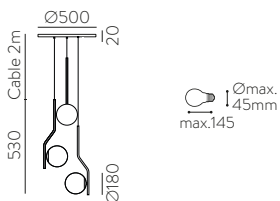

Pendant 3L	■	3xE27 LED	⊕	IP20	□	C81633N
	■					C81633O