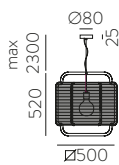

FINISH	LAMP	ON/OFF
350mm	■ ■		C39013NN
	■ ■	1xE27 LED	C39013NAR
	■ ■		C39013NAL
500mm	■ ■		C39015NN
	■ ■	1xE27 LED	C39015NAR
	■ ■		C39015NAL

FINISH | ■ ■ BLACK - TEXT. BLACK | NEGRO - NEGRO TEXT. ■ ■ SAND - TEXT. BLACK | ARENA - NEGRO TEXT. ■ ■ GREEN ALGAE - TEXT. BLACK | VERDE ALGA - NEGRO TEXT.

IP20 IK05 CUSTOM

POLYPROPYLENE - METAL | POLIPROPILENO - METAL