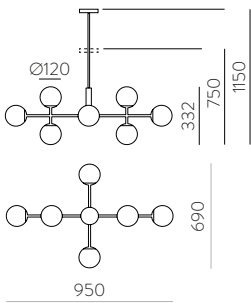

Pendant Lamp

■ C382082O

8xG9 LED ⊕ 20

■ C382082N