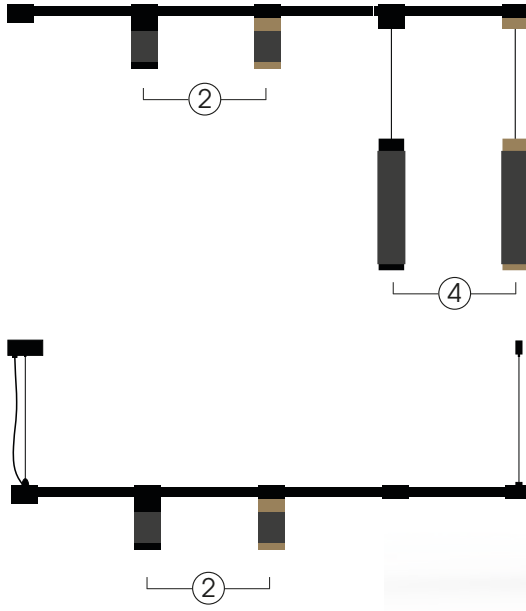

FINISH	WATT	LUM (Real)	K		ON/OFF	TRIAC	DALI/PUSH	
Wall 2L	■ ■	2x6W	1240	3000		A3989100NN		A3989100NNDP	
	■ ■					A3989100ON	×	A3989100ONDP	
Ceiling 60mm	■ ■	13W	1240	3000		P3989000NN		P3989000NNDP	
	■ ■					P3989000ON	×	P3989000ONDP	
Ceiling 115mm	■ ■	18W	2130	3000		P3989100NN		P3989100NNDP	
	■ ■					P3989100ON	×	P3989100ONDP	
Pendant Lamp	■ ■	13W	1240	3000		C3989000NN		C3989000NNDP	
	■ ■					C3989000ON	×	C3989000ONDP	

MINIMUM QTY REQUIRED 10 UNITS - CANTIDAD MÍNIMA REQUERIDA 10 UDS.

FINISH | ■ ■ TEXTURED BLACK - BLACK | NEGRO TEXTURADO - NEGRO ■ ■ TEXTURED GOLD - BLACK | ORO TEXTURADO - NEGRO

IP20 IK06 CRI>90 incl 36° MacAdam Steps<3 **L80B10** ≥60.000h UGR<16 ALUMINIUM | ALUMINIO