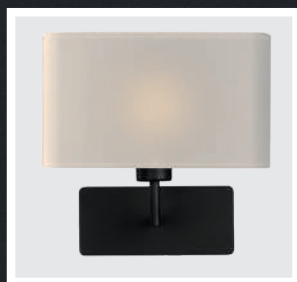

Wall lamps / Apliques

LED BULBS
Pag. 484