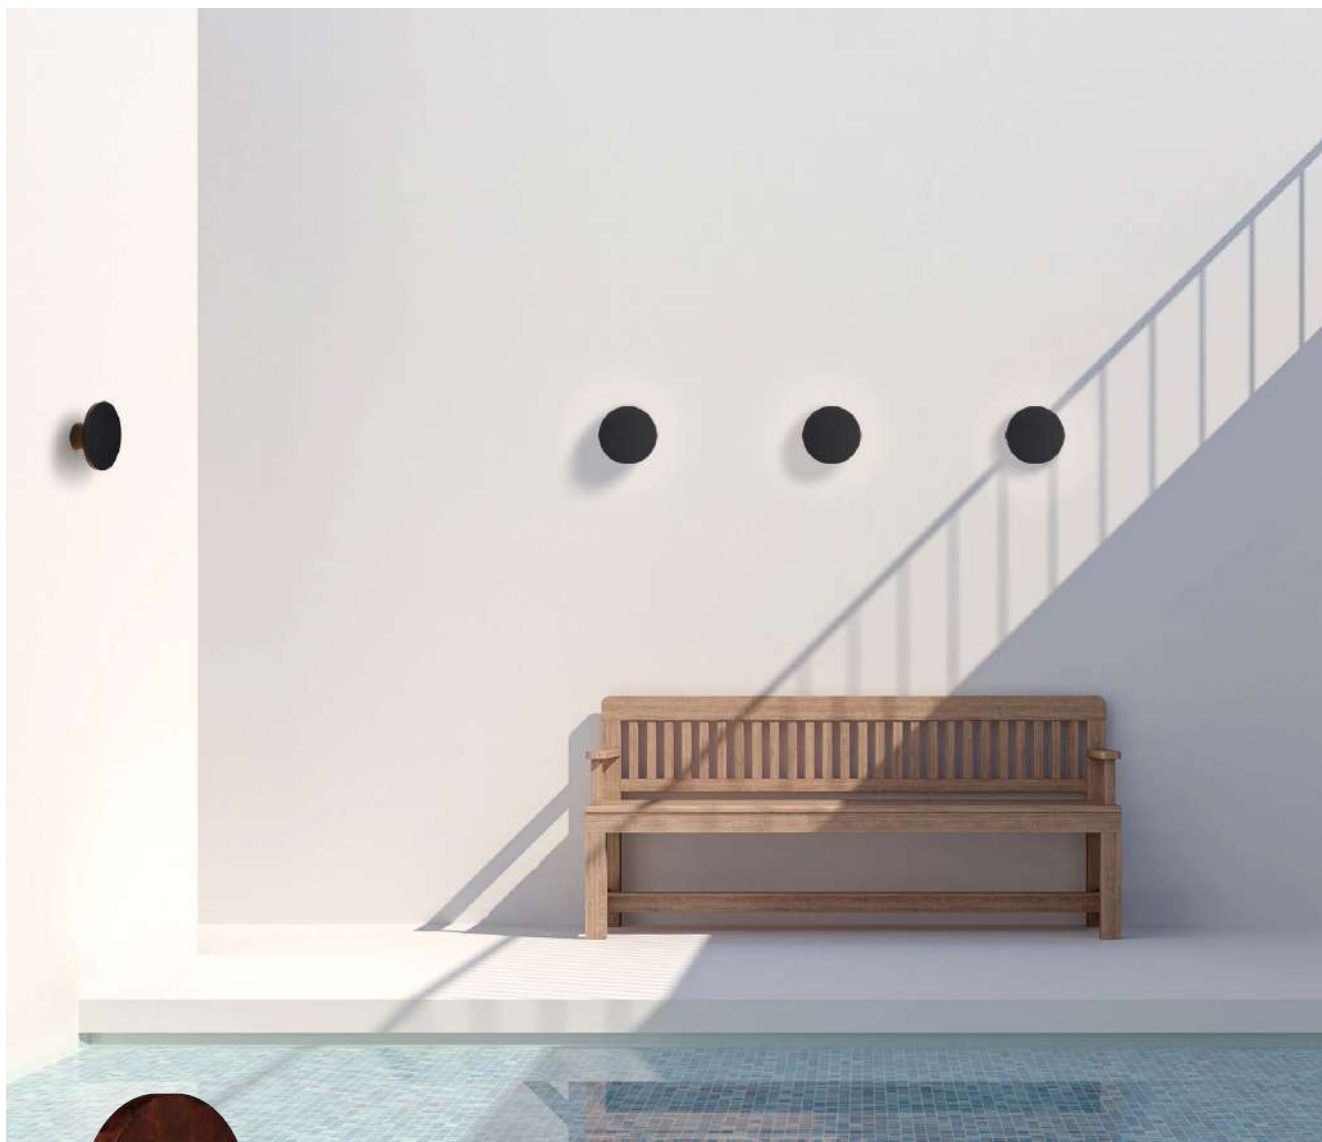

FINISH | ■ TEXTURED BLACK - OPAL | NEGRO TEXTURADO - OPAL

L80B20 ≥50.000h

ALUMINIUM - ACRYLIC | ALUMINIO - ACRÍLICO

CORVUS

Outdoor / Iluminación exterior

CORTEN STEEL COLOUR & ANY COLOURS AVAILABLE, MOQ OF 10 UNITS.
CONSULT OUR SALES TEAM