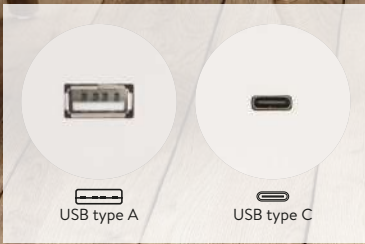

FINISH	WATT	LUM (Real)	K	ON/OFF	TRIAC	DALI/PUSH
□	6W+3W	630+285	3000	A3836001B	✗	✗
■				A3836001N		

FINISH | □ TEXTURED WHITE | BLANCO TEXTURADO ■ TEXTURED BLACK | NEGRO TEXTURADO

USB output: 5V-2A

IP20 IK04 CRI>90 incl USB type A USB type C Visual Comfort MacAdam Steps3 L80B20 ≥50.000h METAL | METAL