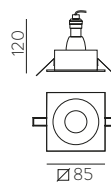

NORK

LED BULBS
Pag. 484

FINISH	LAMP	ON/OFF
□	1xGU10 LED	P36771B

FINISH | □ WHITE | BLANCO

METAL | METAL

Technical Lighting / Iluminación técnica

VELT

LED BULBS
Pag. 484

FINISH	LAMP	ON/OFF
□	1xGU10 LED	P36781B

FINISH | □ WHITE | BLANCO

METAL | METAL