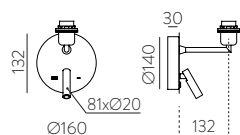

STILO UPGRADE

LED BULBS | **COMPATIBLE SHADE**
Pag. 484 | Pag. 485

NEW Wall Reading Light

FINISH	LAMP	WATT	LUM (Real)	K	RAL	SHADE	ON/OFF
■							A8202082N
□	1xE27 LED	3W	285	3000	✗	□	A8202082B
■							A8202082NSP
□	1xE27 LED	3W	285	3000	✗	✗	A8202082BSP

USB output: 5V-2A

FINISH | ■ TEXTURED BLACK | NEGRO TEXTURADO □ TEXTURED WHITE | BLANCO TEXTURADO □ WHITE SHADE | PANTALLA BLANCA

⊕ IP20 IK05 CRI>90 **L80B20 ≥50.000h** METAL - COTTON | METAL - ALGODÓN

Collections / Colecciones

Wall

FINISH	LAMP	SHADE	RAL	ON/OFF	
■				A8202080N	
NEW □	1xE27 LED	□	✓	A8202080B	
■				A8202080NSP	
NEW □	1xE27 LED	□	✓	✗	A8202080BSP

Pendant Ø420mm

■				C8202080N
NEW □	1xE27 LED	□	✓	C8202080B

Pendant Ø620mm

■				C8202180N
NEW □	1xE27 LED	□	✓	C8202180B

FINISH | ■ TEXTURED BLACK | NEGRO TEXTURADO □ TEXTURED WHITE | BLANCO TEXTURADO □ WHITE SHADE | PANTALLA BLANCA

⊕ IP20 IK05 CUSTOM METAL - COTTON | METAL - ALGODÓN