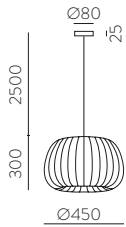

Pendant 450 mm

	NEW	□		C3055182BN
	NEW	□		C3055181BB
	NEW	■	1xE27 LED	C3055182PIN
	NEW	■		C3055181PIB

Table 360 mm