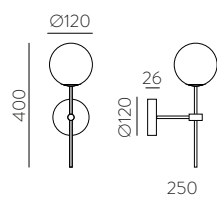

LED BULBS
Pag. 484

FINISH	LAMP	ON/OFF
■	1xG9 LED	A382010
■		A38201N

FINISH | ■ ANTIQUE GOLD - OPAL | ORO VIEJO - OPAL

■ TEXTURED BLACK - OPAL | NEGRO TEXTURADO - OPAL

IP44 IK00

METAL - DOUBLE LAYER GLASS | METAL - CRISTAL DOBLE CAPA