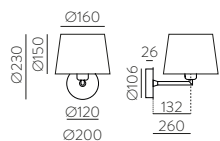

FINISH	LAMP	WATT	LUM (Real)	K	RAL	SHADE	ON/OFF
■							A8202082N
□	1xE27 LED	3W	285	3000	✗	□	A8202082B
■							A8202082NSP
□	1xE27 LED	3W	285	3000	✗	✗	A8202082BSP

USB output: 5V-2A

FINISH | ■ TEXTURED BLACK | NEGRO TEXTURADO □ TEXTURED WHITE | BLANCO TEXTURADO □ WHITE SHADE | PANTALLA BLANCA

⊕ IP20 IK05 CRI>90 **L80B20 ≥50.000h** METAL - COTTON | METAL - ALGODÓN

Collections / Colecciones

Wall

FINISH	LAMP	SHADE	RAL	ON/OFF	
■				A8202080N	
NEW □	1xE27 LED	□	✓	A8202080B	
■				A8202080NSP	
NEW □	1xE27 LED	□	✓	✗	A8202080BSP