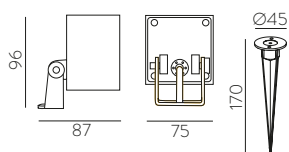

FINISH	WATT	LUM (Real)	K	ON/OFF
■	6W	550	3000	A205810GR

FINISH | ■ ANTHRACITE RAL 7024 - ANTRACITA RAL 7024

IP65 IK07 CRI>80
Incl
MacAdam Step≤3
L80B20 ≥50.000h

ALUMINIUM | ALUMINIO