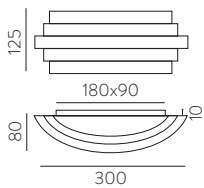

FINISH	WATT	LUM (Real)	SLIDE SWITCH (K)	ON/OFF	TRIAC	DALI/PUSH
□				A3840070B	A3840070BDT	A3840070BDP
■	20W	1200	▶ 2700-3000	A3840070N	A3840070NDT	A3840070NDP
■				A3840070O	A3840070ODT	A3840070ODP

MINIMUM QTY REQUIRED 10 UNITS - CANTIDAD MÍNIMA REQUERIDA 10 UDS.

FINISH | □ TEXTURED WHITE | BLANCO TEXTURADO ■ TEXTURED BLACK | NEGRO TEXTURADO ■ TECHNICAL GOLD | ORO TÉCNICO

IP20 IK06 CRI>90 incl RAL COMPATIBLE CASAMBI MacAdam Steps3 **L80B20 ≥50.000h** METAL | METAL