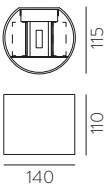

KOWA

FINISH	WATT	LUM (Real)	K	ON/OFF	TRIAC	DALI/PUSH
□				A203310B		
■	2x6W	850	3000	A203310N	✗	✗
■ ■				A203310O