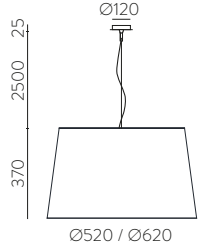

Pendant Ø620mm

■				C8202180N
NEW □	1xE27 LED	□	✓	C8202180B

FINISH | ■ TEXTURED BLACK | NEGRO TEXTURADO □ TEXTURED WHITE | BLANCO TEXTURADO □ WHITE SHADE | PANTALLA BLANCA

⊕ IP20 IK05 CUSTOM METAL - COTTON | METAL - ALGODÓN