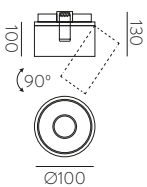

Surface	FINISH	WATT	LUM (Real)	K	ON/OFF	TRIAC	DALI/PUSH
☐		13W	891	3000	P341210B		P341210BDT
☐	■				P341210N		P341210NDT

MINIMUM QTY REQUIRED 10 UNITS - CANTIDAD MÍNIMA REQUERIDA 10 UDS.

☐ IP20 IK06 CRI>90 38° 350° 80° MacAdam Step≤3 **L80B20 ≥50.000h** UGR ≥18 METAL - ALUMINIUM | METAL - ALUMINIO

Recessed	FINISH	WATT	LUM (Real)	K		ON/OFF	TRIAC	DALI/PUSH
☐		13W	891	3000	Ø90	P353810B		P353810BDT P353810BDP
☐	■					P353810N		P353810NDT P353810NDP

MINIMUM QTY REQUIRED 10 UNITS - CANTIDAD MÍNIMA REQUERIDA 10 UDS.

☐ IP20 IK06 CRI>90 38° 350° 80° MacAdam Step≤3 **L80B20 ≥50.000h** UGR ≥18 METAL - ALUMINIUM | METAL - ALUMINIO