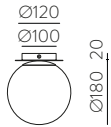

Ceiling 1	■				P39460800
	■	1xE27 LED	□	IP44	P3946080N
	■				P3946080N