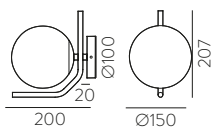

LED BULB
Ømax. 45mm
max.95

FINISH | ■ MATT ANTIQUE GOLD - OPAL | ORO VIEJO MATE - OPAL ■ BLACK - OPAL | NEGRO - OPAL

METAL - DOUBLE LAYER GLASS | METAL - CRISTAL DOBLE CAPA