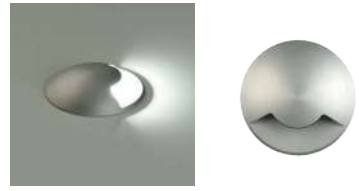

Recessed	FINISH	LAMP	ON/OFF
1 Direction	■	1xGU10 LED	E2065080IN