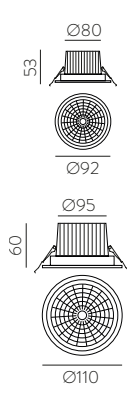

FINISH	WATT	LUM (Real)		K	ON/OFF	TRIAC	DALI/PUSH
90mm							
□	8W	730	Ø80	3000	E3985000B	E3985000BDT	E3985000BDP
110mm							
□	13W	1360	Ø95	3000	E3985100B	E3985100BDT	E3985100BDP

FINISH | □ TEXTURED WHITE | BLANCO TEXTURADO

MINIMUM QTY REQUIRED 10 UNITS - CANTIDAD MÍNIMA REQUERIDA 10 UDS.

IP65
IK06
CRI>90
Incl
60°
MacAdam Steps3
L80B10 ≥60.000h
ALUMINIUM - POLYCARBONATE | ALUMINIO - POLICARBONATO