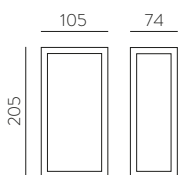

Outdoor / Iluminación exterior