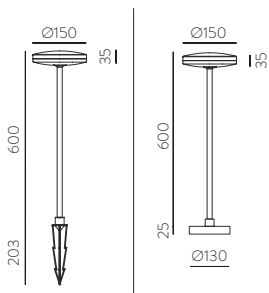

■	12W	1230	3000	H2076000GR	✗	✗

INCLUDED

FINISH | ■ ANTHRACITE | ANTRACITA

IP65 IK06 CRI>90

incl

MacAdam Step5

L80B20 ≥50.000h

ALUMINIUM | ALUMINIO