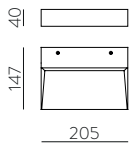

FINISH	WATT	LUM (Real)	Slide Switch (K)	ON/OFF	TRIAC	DALI/PUSH
205mm	□	20W	2200	2700-3000	A3972070B		A3972070BDP
				NEW 3000-4000	A3972071B	✗	A3972071BDP
	■	20W	2200	2700-3000	A3972070N		A3972070NDP
				NEW 3000-4000	A3972071N		A3972071NDP
380mm	□	38W	4340	2700-3000	A3972170B		A3972170BDP
				NEW 3000-4000	A3972171B	✗	A3972171BDP
	■	38W	4340	2700-3000	A3972170N		A3972170NDP
				NEW 3000-4000	A3972171N		A3972171NDP
556mm	□	56W	6500	2700-3000	A3972270B		A3972270BDP
				NEW 3000-4000	A3972271B	✗	A3972271BDP
	■	56W	6500	2700-3000	A3972270N		A3972270NDP
				NEW 3000-4000	A3972271N		A3972271NDP

MINIMUM QTY REQUIRED 10 UNITS - CANTIDAD MÍNIMA REQUERIDA 10 UDS.

FINISH | □ WHITE TEXTURED | BLANCO TEXTURADO ■ BLACK TEXTURED | NEGRO TEXTURADO

IP20 IK07 CRI>90 120° incl RAL MacAdam Step52 L90B10 ≥70.000h METAL - ACRÍLICO | METAL - ACRÍLICO