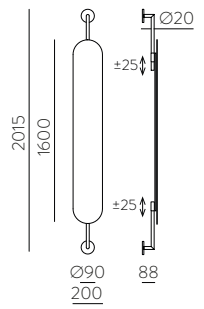

DRESSCODE

Lighting mirrors / Espejos iluminados

CUSTOM
Customize it | Personalízalo
(See pag. 329)

FIXING	FINISH	CODE

Wall - Wall	■	A10735R1036

FINISH | ■ MATT GOLD | ORO MATE (RAL 1036)

IK00 CUSTOM

GLASS 4mm - METAL | CRISTAL 4mm - METAL