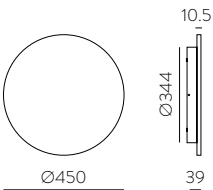

FINISH	WATT	LUM (Real)	SLIDE SWITCH (K)	ON/OFF	TRIAC		DALI/PUSH	
200mm	□				A3966070B	A3966070BDT		A3966070BDP	
A	■	10W	640	2700-3000	A3966070N	A3966070NDT		A3966070NDP	
	■				A3966070O	A3966070ODT		A3966070ODP	
300 mm	□				A3966170B	A3966170BDT		A3966170BDP	
B	■	11W	760	2700-3000	A3966170N	A3966170NDT		A3966170NDP	
	■				A3966170O	A3966170ODT		A3966170ODP	
450mm	□				A3966270B	A3966270BDT		A3966270BDP	
A	■	15W	1140	2700-3000	A3966270N	A3966270NDT		A3966270NDP	
	■				A3966270O	A3966270ODT		A3966270ODP	
600mm	□				A3966370B	A3966370BDT		A3966370BDP	
B	■	20W	1350	2700-3000	A3966370N	A3966370NDT		A3966370NDP	
	■				A3966370O	A3966370ODT		A3966370ODP	

MINIMUM QTY REQUIRED 10 UNITS - CANTIDAD MÍNIMA REQUERIDA 10 UDS.

ANY COLOUR AVAILABLE, MOQ OF 10 UNITS. CONSULT OUR SALES TEAM.
CUALQUIER COLOR DISPONIBLE, CANTIDAD MÍNIMA 10 UDS. CONSULTA A NUESTRO EQUIPO COMERCIAL.

FINISH | □ WHITE TEXTURED | BLANCO TEXTURADO ■ TEXTURED BLACK | NEGRO TEXTURADO ■ TECHNICAL GOLD | ORO TÉCNICO

IP65 IK08 CRI>90 Incl RAL COMPATIBLE CASAMBI MacAdam Step53 **L80B10 ≥60.000h** ALUMINIUM - POLICARBONATE | ALUMINIO - POLICARBONATO

Outdoor / Iluminación exterior