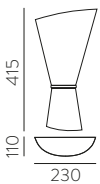

FINISH | □ WHITE | BLANCO ■ STONE | PIEDRA

□ IP20 IK05 □ **CUSTOM**

TEXTILE - ACRYLIC | TEXTIL - ACRÍLICO

PERLA

Wall lamps / Apliques

BOTH DECORATIONS INCLUDED | AMBAS DECORACIONES INCLUIDAS

LED BULBS
Pag. 484