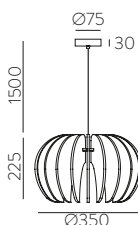

ROSA DEL DESIERTO

Design by Nacho Timón

LED BULBS
Pag. 484