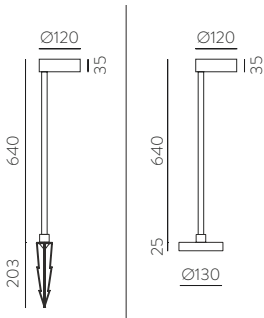

FINISH	WATT	LUM (Real)	K	ON/OFF	TRIAC	DALI/PUSH

■	7W	340	3000	H2075000GR	✗	✗

INCLUDED

FINISH | ■ ANTHRACITE | ANTRACITA

IP65 IK06 CRI>90

incl

MacAdam Step53

L80B20 ≥50.000h

ALUMINIUM | ALUMINIO