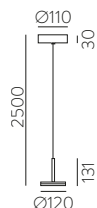

Pendant 1L

■	7.5W	675	3000	⊕	IP20	-	C3945000N	✗ ✗

Collections / Colecciones