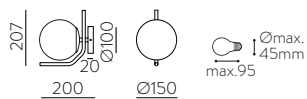

FINISH	LAMP	CLASS	IP		ON/OFF
Wall	■	1xE27 LED	□	IP44	□	A81632N
	■					A81632O