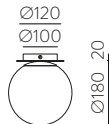

METAL - DOUBLE LAYER GLASS | METAL - CRISTAL DOBLE CAPA

PARMA

PARMA

EXTENDED FAMILY
Pag. 46-51

LED BULBS
Pag. 484

LED max. 95
Ømax. 45mm

LED max. 95
Ømax. 45mm

LED max. 145
Ømax. 45mm