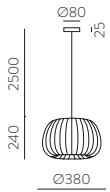

NEW	□		C3055082BN
	NEW	□		C3055081BB
	NEW	■	1xE27 LED	C3055082PIN
	NEW	■		C3055081PIB