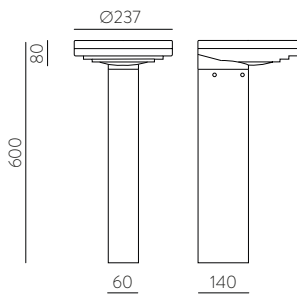

Bollard

FINISH   WATT   LUM (Real)   K   ON/OFF

5W

500

3000

HS2074000N

FINISH | ■ ANTHRACITE RAL 7024 | ANTRACITA RAL 7024

IP65 IK03

MacAdam
Step 3

L80B20 >50.000h

ALUMINIUM - PC | ALUMINIO - PC