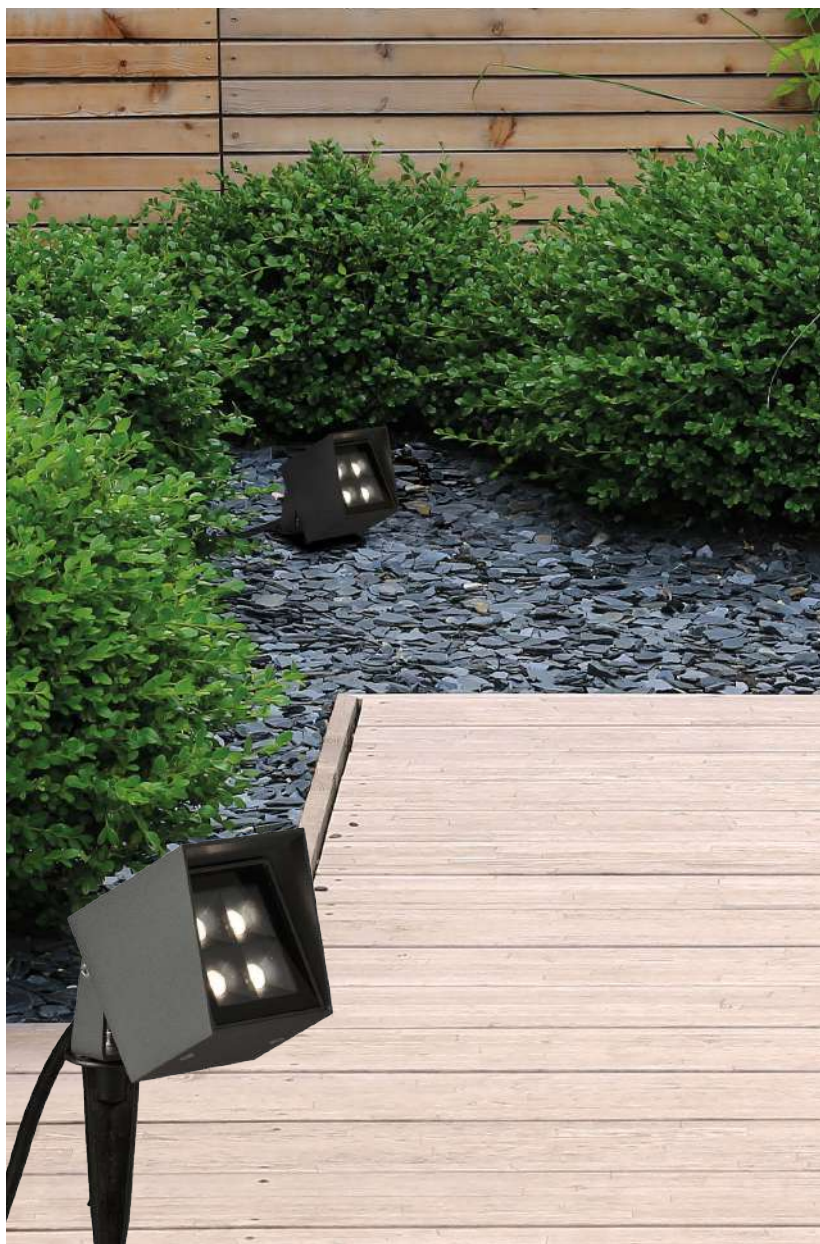

APUS

Outdoor / Iluminación exterior

INCLUDED

FINISH	WATT	LUM (Real)	K	ON/OFF
■	6W	550	3000	A205810GR

FINISH | ■ ANTHRACITE RAL 7024 - ANTRACITA RAL 7024

IP65 IK07 CRI>80
Incl
MacAdam Step≤3
L80B20 ≥50.000h

ALUMINIUM | ALUMINIO