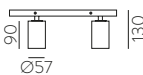

LED BULBS
Pag. 484