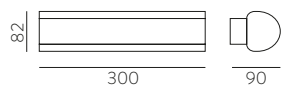

Outdoor / Iluminación exterior