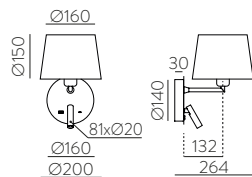

STILO UPGRADE

LED BULBS | **COMPATIBLE SHADE**
Pag. 484 | Pag. 485

NEW Wall Reading Light