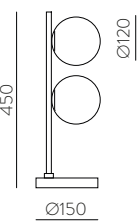

Table Lamp

■ S3820180O

2xG9 LED □ 20

■ S3820180N