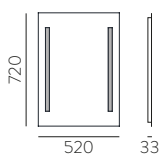

ON-OFF

FIXING

FINISH

WATT

LUM (Real)

K

CODE

23W

1618

3000

A1642900LB

IP44 IK00 CRI>90 incl **CUSTOM**

GLASS 4mm - METAL | CRISTAL 4mm - METAL