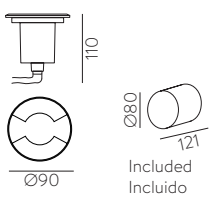

2 Directions	■	1xGU10 LED	E2066080IN

FINISH | ■ ALUMINIUM | ALUMINIO

⊕ IP67 IK08 □ ✖ ⚡ ⚙️ Ø80x121

ALUMINIUM ADC12 - TEMPERED GLASS | ALUMINIO ADC12 - CRISTAL TEMPLADO