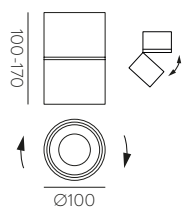

Surface	FINISH	WATT	LUM (Real)	K	ON/OFF	TRIAC	DALI/PUSH
☐		13W	891	3000	P341210B		P341210BDT
☐	■				P341210N		P341210NDT

MINIMUM QTY REQUIRED 10 UNITS - CANTIDAD MÍNIMA REQUERIDA 10 UDS.

☐ IP20 IK06 CRI>90 38° 350° 80° MacAdam Step≤3 **L80B20 ≥50.000h** UGR ≥18 METAL - ALUMINIUM | METAL - ALUMINIO

Recessed	FINISH	WATT	LUM (Real)	K		ON/OFF	TRIAC	DALI/PUSH
☐		13W	891	3000	Ø90	P353810B		P353810BDT P353810BDP
☐	■					P353810N		P353810NDT P353810NDP

MINIMUM QTY REQUIRED 10 UNITS - CANTIDAD MÍNIMA REQUERIDA 10 UDS.

☐ IP20 IK06 CRI>90 38° 350° 80° MacAdam Step≤3 **L80B20 ≥50.000h** UGR ≥18 METAL - ALUMINIUM | METAL - ALUMINIO

LED BULBS
Pag. 484

Recessed	FINISH	LAMP		ON/OFF
☐		1xGU10 LED		P36881B
☐	■			P36881N

☐ IP20 IK06 UGR <18 METAL - ALUMINIUM | METAL - ALUMINIO

FINISH | ☐ TEXTURED WHITE | BLANCO TEXTURADO ☒ TEXTURED BLACK | NEGRO TEXTURADO