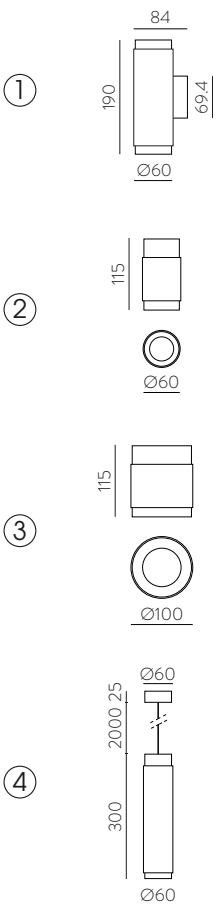

FINISH	WATT	LUM (Real)	K		ON/OFF	TRIAC	DALI/PUSH	
Wall 2L	■ ■	2x6W	1240	3000		A3989100NN		A3989100NNDP	
	■ ■					A3989100ON	×	A3989100ONDP	
Ceiling 60mm	■ ■	13W	1240	3000		P3989000NN		P3989000NNDP	
	■ ■					P3989000ON	×	P3989000ONDP	
Ceiling 115mm	■ ■	18W	2130	3000		P3989100NN		P3989100NNDP	
	■ ■					P3989100ON	×	P3989100ONDP	
Pendant Lamp	■ ■	13W	1240	3000		C3989000NN		C3989000NNDP	
	■ ■					C3989000ON	×	C3989000ONDP	

MINIMUM QTY REQUIRED 10 UNITS - CANTIDAD MÍNIMA REQUERIDA 10 UDS.

FINISH | ■ ■ TEXTURED BLACK - BLACK | NEGRO TEXTURADO - NEGRO ■ ■ TEXTURED GOLD - BLACK | ORO TEXTURADO - NEGRO

IP20 IK06 CRI>90 incl 36° MacAdam Steps<3 **L80B10** ≥60.000h UGR<16 ALUMINIUM | ALUMINIO