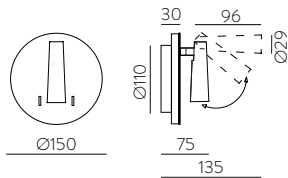

FINISH	WATT	LUM (Real)	K	CLASS		ON/OFF	TRIAC	DALI/PUSH
Wall	□						A3660001B		
	■	3W+6W	285/540	3000	⊕			✗	✗
							A3660001NS		
Table	□						S36600B		
	■	3W+6W	285/540	3000	⊕			✗	✗
							S36600NS		
Floor	□						H36600B		
	■	3W+8W	285/720	3000	⊕			✗	✗
							H36600NS		

FINISH | □ TEXTURED WHITE - BLANCO TEXTURADO ■ SATIN NICKEL - NÍQUEL SATINADO

IP20 IK04 CRI>90 L80B20 ≥50.000h

ALUMINUM | ALUMINIO