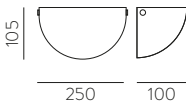

LED BULBS
Pag. 484