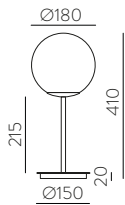

FINISH	LAMP	CLASS	IP	ON/OFF
■				S39460800
	1xE27 LED	□	IP20	□
● NEW ■				S3946080N