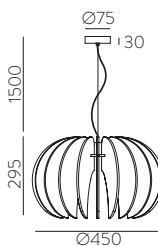

ROSA DEL DESIERTO

Design by Nacho Timón

LED BULBS
Pag. 484