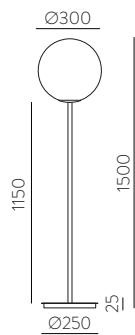

FINISH	LAMP	CLASS	IP	ON/OFF
■				H39461800
	1xE27 LED	□	IP20	□
● NEW ■				H3946180N

Collections / Colecciones

FINISH | ■ MATT ANTIQUE GOLD - OPAL | ORO VIEJO MATE - OPAL ■ BLACK - OPAL | NEGRO - OPAL

IK00

METAL - DOUBLE LAYER GLASS | METAL - CRISTAL DOBLE CAPA