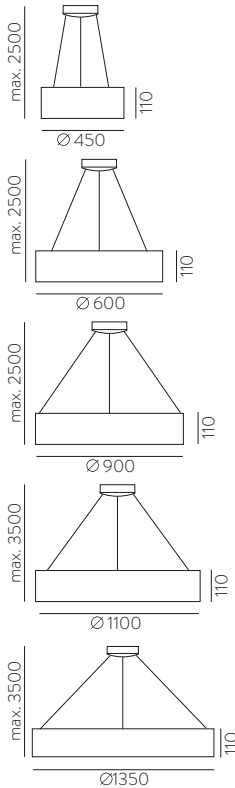

Ceiling lamps / Iluminación de techo

	FINISH	WATT	LUM (Real)	SLIDE SWITCH (K)	ON/OFF	TRIAC (*)	DALI/PUSH	CASAMBI
450mm	☐				C3450170B	C3450170BDT	C3450170BDP	C3450170BCA
	☐	27W	2100	▶ 2700 - 3000	C3450170N	C3450170NDT	C3450170NDP	C3450170NCA
600mm	☐				C3450270B	C3450270BDT	C3450270BDP	C3450270BCA
	☐	48W	3730	▶ 2700 - 3000	C3450270N	C3450270NDT	C3450270NDP	C3450270NCA
900mm	☐				C3450470B	C3450470BDT	C3450470BDP	C3450470BCA
	☐	126W	9800	▶ 2700 - 3000	C3450470N	C3450470NDT	C3450470NDP	C3450470NCA
1100mm	☐				C3450570B	C3450570BDT	C3450570BDP	C3450570BCA
	☐	144W	11200	▶ 2700 - 3000	C3450570N	C3450570NDT	C3450570NDP	C3450570NCA
1350mm	☐				C3450670B	C3450670BDT	C3450670BDP	C3450670BCA
	☐	168W	13100	▶ 2700 - 3000	C3450670N	C3450670NDT	C3450670NDP	C3450670NCA

(*) TO BE USED EXCLUSIVELY WITH LED DIMMING SYSTEM AND ONLY ONE UNIT PER SYSTEM | USO EXCLUSIVO PARA REGULADORES LED Y MÁXIMO UNA UNIDAD POR REGULADOR.

PRODUCTS ON DEMAND [CASAMBI ACCESSORIES SEE PAG. 486-488] - PRODUCTOS BAJO PEDIDO [ACCESORIOS CASAMBI VER PAG. 486-488]

FINISH | ☐ TEXTURED WHITE - OPAL | BLANCO TEXTURADO - OPAL ☐ TEXTURED BLACK - OPAL | NEGRO TEXTURADO - OPAL

IP20 IK06 CRI>90 incl COMPATIBLE CASAMBI MacAdam Step3 **L80B10 ≥60.000h** UGR<19 METAL - ACRYLIC | METAL - ACRÍLICO