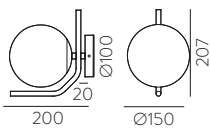

METAL - DOUBLE LAYER GLASS | METAL - CRISTAL DOBLE CAPA

MAUI

Wall lamps / Apliques

LED BULBS
Pag. 484

1 Ømax. 145mm
max.95

LED BULBS
Pag. 484

FINISH

LAMP