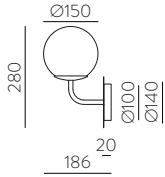

PARMA UPGRADE

LED BULBS
Pag. 484

Collections / Colecciones

	FINISH	LAMP	CLASS	IP	ON/OFF
Wall 1	■				A39461800
	■	1xE27 LED	□	IP44	A3946180N
	■				A3946180N