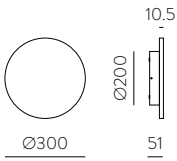

FINISH	WATT	LUM (Real)	SLIDE SWITCH (K)	ON/OFF	TRIAC		DALI/PUSH	
200mm	□				A3966070B	A3966070BDT		A3966070BDP	
A	■	10W	640	2700-3000	A3966070N	A3966070NDT		A3966070NDP	
	■				A3966070O	A3966070ODT		A3966070ODP	
300 mm	□				A3966170B	A3966170BDT		A3966170BDP	
B	■	11W	760	2700-3000	A3966170N	A3966170NDT		A3966170NDP	
	■				A3966170O	A3966170ODT		A3966170ODP	
450mm	□				A3966270B	A3966270BDT		A3966270BDP	
A	■	15W	1140	2700-3000	A3966270N	A3966270NDT		A3966270NDP	
	■				A3966270O	A3966270ODT		A3966270ODP	
600mm	□				A3966370B	A3966370BDT		A3966370BDP	
B	■	20W	1350	2700-3000	A3966370N	A3966370NDT		A3966370NDP	
	■				A3966370O	A3966370ODT		A3966370ODP	

MINIMUM QTY REQUIRED 10 UNITS - CANTIDAD MÍNIMA REQUERIDA 10 UDS.