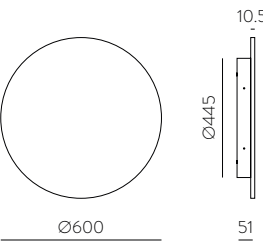

FINISH	WATT	LUM (Real)	SLIDE SWITCH (K)	ON/OFF	TRIAC		DALI/PUSH	
200mm	□				A3966070B	A3966070BDT		A3966070BDP	
A	■	10W	640	2700-3000	A3966070N	A3966070NDT		A3966070NDP	
	■				A3966070O	A3966070ODT		A3966070ODP	
300 mm	□				A3966170B	A3966170BDT		A3966170BDP	
B	■	11W	760	2700-3000	A3966170N	A3966170NDT		A3966170NDP	
	■				A3966170O	A3966170ODT		A3966170ODP	
450mm	□				A3966270B	A3966270BDT		A3966270BDP	
A	■	15W	1140	2700-3000	A3966270N	A3966270NDT		A3966270NDP	
	■				A3966270O	A3966270ODT		A3966270ODP	
600mm	□				A3966370B	A3966370BDT		A3966370BDP	
B	■	20W	1350	2700-3000	A3966370N	A3966370NDT		A3966370NDP	
	■				A3966370O	A3966370ODT		A3966370ODP	

MINIMUM QTY REQUIRED 10 UNITS - CANTIDAD MÍNIMA REQUERIDA 10 UDS.

ANY COLOUR AVAILABLE, MOQ OF 10 UNITS. CONSULT OUR SALES TEAM.
CUALQUIER COLOR DISPONIBLE, CANTIDAD MÍNIMA 10 UDS. CONSULTA A NUESTRO EQUIPO COMERCIAL.

FINISH | □ WHITE TEXTURED | BLANCO TEXTURADO ■ TEXTURED BLACK | NEGRO TEXTURADO ■ TECHNICAL GOLD | ORO TÉCNICO

IP65 IK08 CRI>90 Incl RAL COMPATIBLE CASAMBI MacAdam Step53 **L80B10 ≥60.000h** ALUMINIUM - POLICARBONATE | ALUMINIO - POLICARBONATO

Outdoor / Iluminación exterior