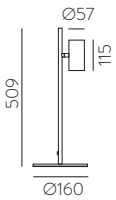

FINISH	LAMP	CLASS				ON/OFF
Table 1L	□	1xGU10 LED	□	350°	-		S3874080B
	■						S3874080N
Floor 2L	□	2xGU10 LED	□	350°	-		H3874080B
	■						H3874080N

FINISH | □ TEXTURED WHITE | BLANCO TEXTURADO ■ TEXTURED BLACK | NEGRO TEXTURADO

IP20 IK06

ALUMINIUM | ALUMINIO