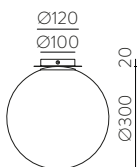

METAL - DOUBLE LAYER GLASS | METAL - CRISTAL DOBLE CAPA

PARMA

PARMA

EXTENDED FAMILY
Pag. 46-51

LED BULBS
Pag. 484

LED max. 95
Ømax. 45mm

LED max. 95
Ømax. 45mm

LED max. 145
Ømax. 45mm