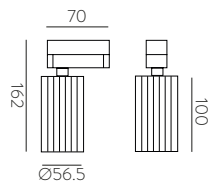

SEE PAG.
374-375

EXTENDED
FAMILY
Pag. 390-393

LED BULBS
Pag. 484

FINISH	LAMP	ON/OFF
□		T3951080B
■	1xGU10 LED	T3951080N
■		T3951080O

FINISH | □ WHITE | BLANCO

■ BLACK | NEGRO

■ TECHNICAL GOLD - BLACK | ORO TÉCNICO - NEGRO

⊕ IP20 IK06 350° 90° ALUMINIUM | ALUMINIO