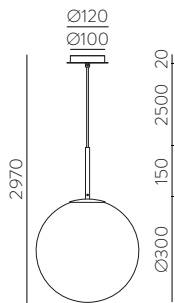

FINISH	LAMP	CLASS	IP	ON/OFF
■				C39461800
	1xE27 LED	□	IP44	□
● NEW ■				C3946180N