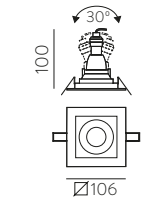

LED BULBS
Pag. 484