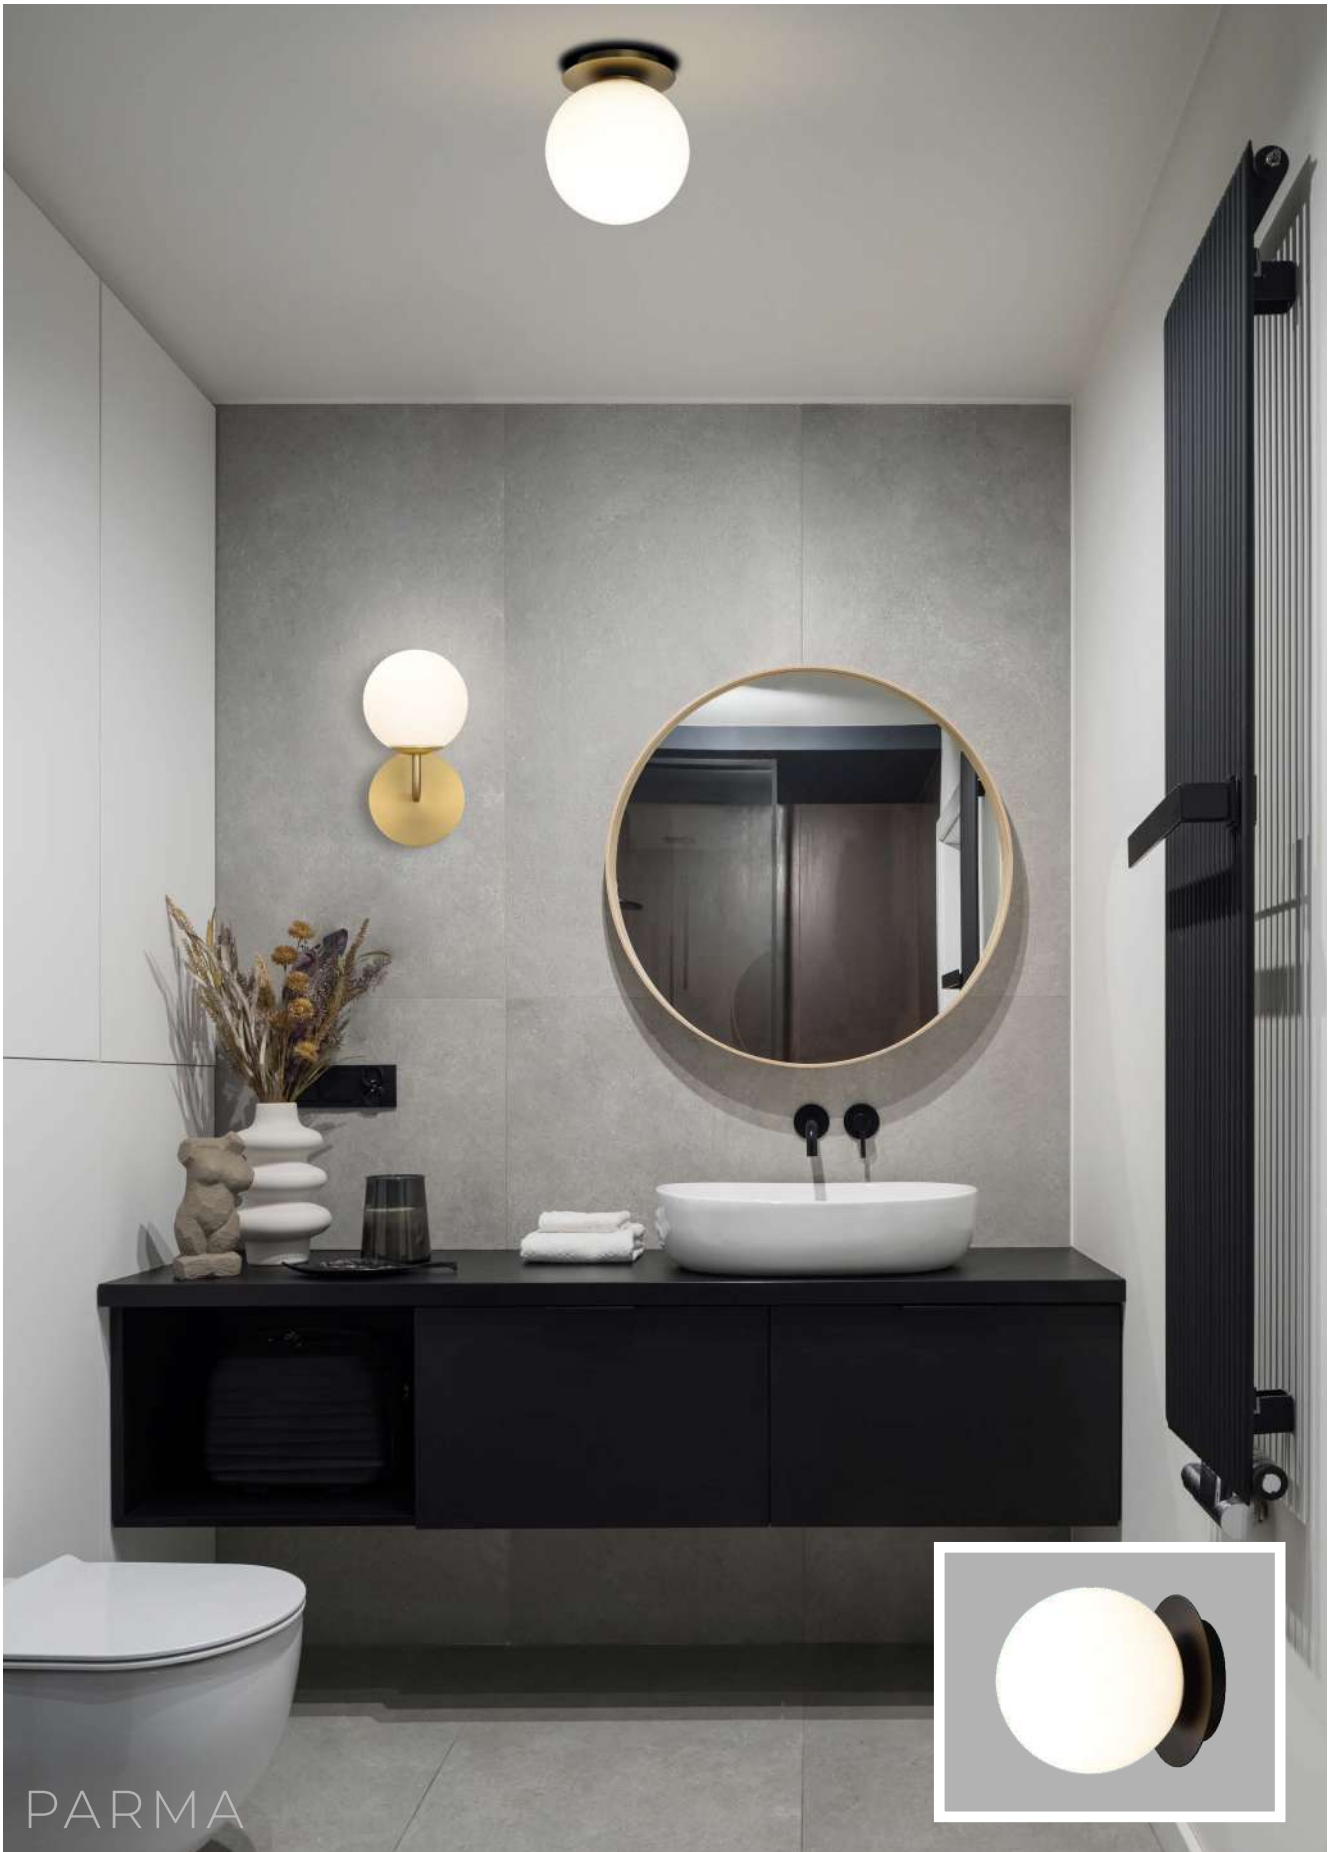

ON/OFF

A81632O

1xE27 LED

A81632N

LED BULB
Ømax. 45mm
max.95

FINISH | ■ MATT ANTIQUE GOLD - OPAL | ORO VIEJO MATE - OPAL ■ BLACK - OPAL | NEGRO - OPAL

METAL - DOUBLE LAYER GLASS | METAL - CRISTAL DOBLE CAPA

PARMA