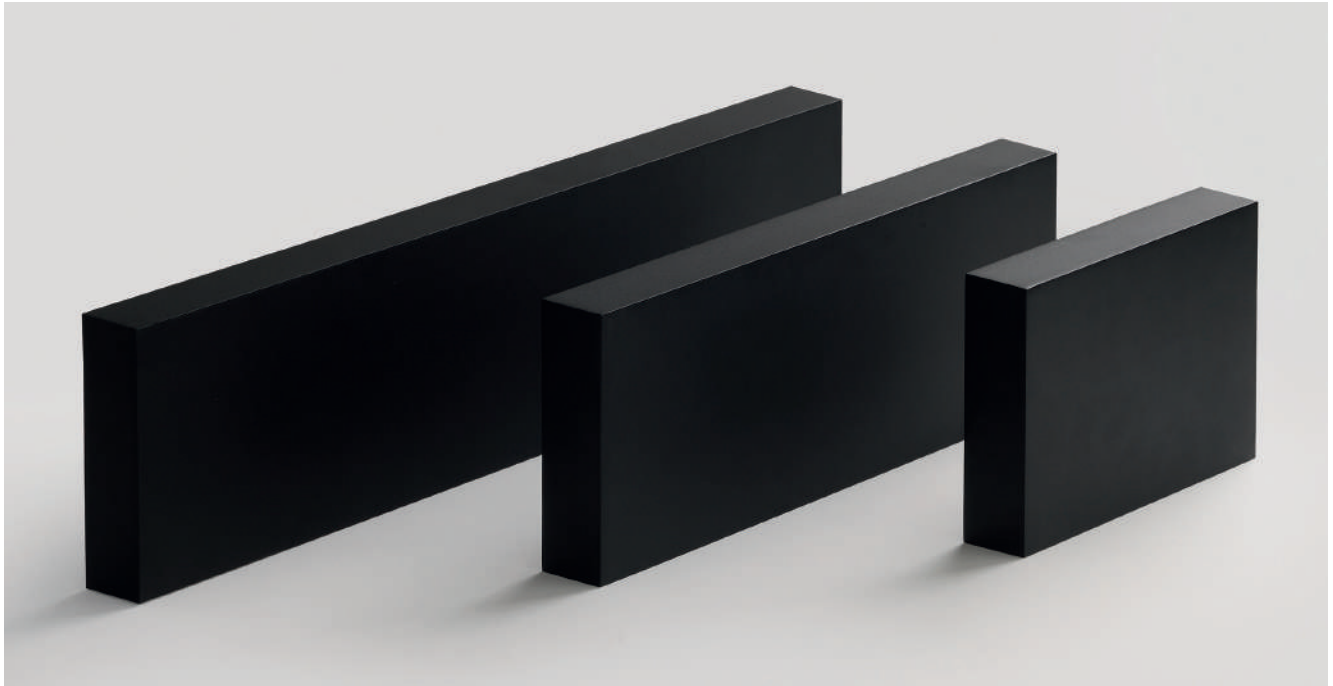

ANY COLOUR AVAILABLE, MOQ OF 10 UNITS. CONSULT OUR SALES TEAM.
CUALQUIER COLOR DISPONIBLE, CANTIDAD MÍNIMA 10 UDS. CONSULTA A NUESTRO EQUIPO COMERCIAL.

PRISMATIC DIFUSSER

SLIDE SWITCH

K SELECTOR

2700K | 3000K

SLIDE SWITCH

K SELECTOR

3000K | 4000K

	FINISH	WATT	LUM (Real)	Slide Switch (K)	ON/OFF	TRIAC	DALI/PUSH
205mm	□	20W	2200	2700-3000	A3972070B		A3972070BDP
				NEW 3000-4000	A3972071B	✗	A3972071BDP
	■	20W	2200	2700-3000	A3972070N		A3972070NDP
				NEW 3000-4000	A3972071N		A3972071NDP
380mm	□	38W	4340	2700-3000	A3972170B		A3972170BDP
				NEW 3000-4000	A3972171B	✗	A3972171BDP
	■	38W	4340	2700-3000	A3972170N		A3972170NDP
				NEW 3000-4000	A3972171N		A3972171NDP
556mm	□	56W	6500	2700-3000	A3972270B		A3972270BDP
				NEW 3000-4000	A3972271B	✗	A3972271BDP
	■	56W	6500	2700-3000	A3972270N		A3972270NDP
				NEW 3000-4000	A3972271N		A3972271NDP

MINIMUM QTY REQUIRED 10 UNITS - CANTIDAD MÍNIMA REQUERIDA 10 UDS.

FINISH | □ WHITE TEXTURED | BLANCO TEXTURADO ■ BLACK TEXTURED | NEGRO TEXTURADO

IP20 IK07 CRI>90 120° incl RAL MacAdam Step52 L90B10 ≥70.000h METAL - ACRÍLICO | METAL - ACRÍLICO