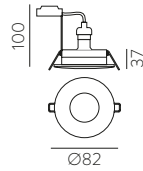

LED BULBS
Pag. 484