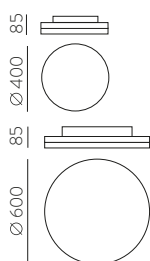

UPGRADE **ANGUS**

	FINISH	WATT	LUM (Real)	SLIDE SWITCH (K)	ON/OFF	TRIAC (*)	DALI/PUSH
400mm	□	34W	3290	▶ 2700 - 3000	P3979070B	P3979070BDT	P3979070BDP
	□	55W	5740	▶ 2700 - 3000	P3979170B	P3979170BDT	P3979170BDP
600mm	□	55W	5740	▶ 2700 - 3000	P3979170B	P3979170BDT	P3979170BDP
	□	55W	5740	▶ 2700 - 3000	P3979170B	P3979170BDT	P3979170BDP

ANGUS ACCESSORIES

ACCESSORIES SEE PAGE: 486-493

REMOTE CONTROL

RECEIVER CODE

REMOTE CONTROL CODE

CEILING	✓	DALI ITEM CODE	+	XDRVPART008	+	MULTICANAL XCONTROL001
PENDANT	✓					MONOCANAL XCONTROL021

SMART CONTROL

CEILING	✓	CONSULT OUR SALES TEAM | CONSULTA A NUESTRO EQUIPO COMERCIAL				
PENDANT	✓	CONSULT OUR SALES TEAM | CONSULTA A NUESTRO EQUIPO COMERCIAL				

EMERGENCY (*) FOR HANGING VERSIONS USE DALI KIT. | PARA VERSIONES COLGANTES USAR KIT DALI.

				1H 6BAT004		3H 6BAT005
CEILING	✓	ITEM CODE	+	✓ External	or	✓ External
PENDANT	✓					

PENDANT KIT

FINISH

ON/OFF-TRIAC

DALI

RAL

↕ 1.5m (Ø100x20mm)	□	K0002040B	K0002040BDP	+ RAL CODE

↕ 3m (Ø100x20mm)	□	K0002140B	K0002140BDP	+ RAL CODE

(*) TO BE USED EXCLUSIVELY WITH LED DIMMING SYSTEM AND ONLY ONE UNIT PER SYSTEM | USO EXCLUSIVO PARA REGULADORES LED Y MÁXIMO UNA UNIDAD POR REGULADOR.

FINISH | □ OPAL - WHITE | OPAL - BLANCO

PRODUCTS ON DEMAND - PRODUCTOS BAJO PEDIDO

IP20 IK07 CRI>90 COMPATIBLE CASAMBI MacAdam Step<=3 **L80B10 ≥60.000h** UGR<19 METAL - ACRYLIC | METAL - ACRÍLICO