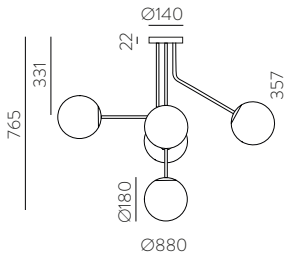

PARMA UPGRADE

LED BULBS
Pag. 484

Collections / Colecciones

	FINISH	LAMP	CLASS	IP	ON/OFF
Wall 1	■				A39461800
	■	1xE27 LED	□	IP44	A3946180N
	■				A3946180N

Wall 2	■				A39460800
	■	1xE27 LED	□	IP44	A3946080N
	■				A3946080N

Ceiling 1	■				P39460800
	■	1xE27 LED	□	IP44	P3946080N
	■				P3946080N

Ceiling 2	■				P39461800
	■	1xE27 LED	□	IP44	P3946180N
	■				P3946180N

Lamp 5	■				C39462800
	■	5xE27 LED	⊕	IP20	C3946280N
	■				C3946280N

FINISH | ■ MATT ANTIQUE GOLD - OPAL | ORO VIEJO MATE - OPAL ■ BLACK - OPAL | NEGRO - OPAL

IK00

METAL - DOUBLE LAYER GLASS | METAL - CRISTAL DOBLE CAPA