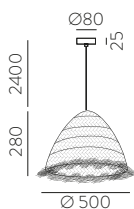

FINISH	LAMP	ON/OFF
■	1xE27 LED	C393250NA

FINISH | ■ NATURAL RAFFIA - TEXTURED BLACK | RAFIA NATURAL - NEGRO TEXTURADO

⊕ IP20 IK05 □ ✗

NATURAL RAFFIA - METAL | RAFIA NATURAL - METAL