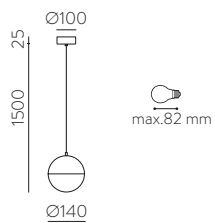

FINISH	LAMP	ON/OFF
■	1xE27 LED	C36851B

FINISH | ■ CEMENT STONE | CEMENTO PIEDRA

⊕ IP20 IK04

CEMENT - DOUBLE LAYER GLASS | CEMENTO - CRISTAL DOBLE CAPA