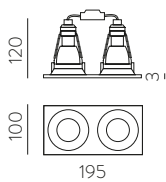

FINISH	LAMP		ON/OFF
1 Light	☐	1xG10 LED	Ø70	P37251B
2 Lights	☐	2xG10 LED	Ø185x90	P37252B

FINISH | ☐ TEXTURED WHITE | BLANCO TEXTURADO

☐ IP20 IK06 ☐

ALUMINIUM | ALUMINIO