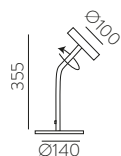

CORVUS

Wall

FINISH	WATT	LUM (Real)	K	CLASS	IP	ON/OFF	TRIAC	DALI/PUSH
RAL ■	7.5W	675	3000	⊕	IP54	-	A3945001N	A3945000NDT A3945000NDP

Table Lamp

■	4.2W	530	3000	□	IP20	355°	S3945000N	✗ ✗

Floor Lamp

■	7.5W	675	3000	□	IP20	355°	H3945000N	✗ ✗

Ceiling 6L

■	42W	3660	3000	⊕	IP20	-	P3945000N	✗ ✗

Pendant 1L

■	7.5W	675	3000	⊕	IP20	-	C3945000N	✗ ✗

Collections / Colecciones

ANY COLOUR AVAILABLE, MOQ OF 10 UNITS. CONSULT OUR SALES TEAM.
CUALQUIER COLOR DISPONIBLE, CANTIDAD MÍNIMA 10 UDS. CONSULTA A NUESTRO EQUIPO COMERCIAL.

FINISH | ■ TEXTURED BLACK - OPAL | NEGRO TEXTURADO - OPAL

MINIMUM QTY REQUIRED 10 UNITS - CANTIDAD MÍNIMA REQUERIDA 10 UDS.

IK03 CRI>90 MacAdam Step≤3 L80B20 ≥50.000h

ALUMINUM | ALUMINIO