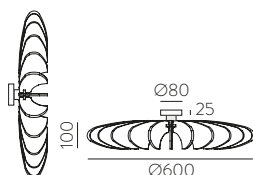

	FINISH	LAMP		ON/OFF
Wall 450 mm	■	1xE27 LED		A3912245N
Wall 600 mm	■	1xE27 LED		A3912260N
Pendant 350 mm	■	1xE27 LED		C3912135N
Pendant 450 mm	■	1xE27 LED		C3912145N
Pendant 600 mm	■	1xE27 LED		C3912160N