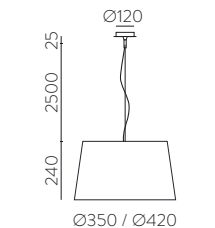

Pendant Ø420mm

■				C8202080N
NEW □	1xE27 LED	□	✓	C8202080B