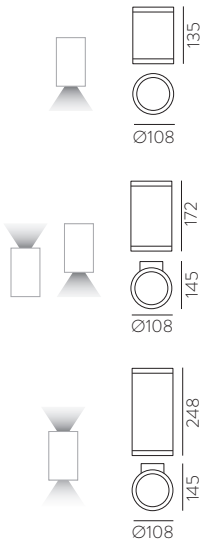

Outdoor / Iluminación exterior

LED BULBS
Pag. 484

max.85 mm