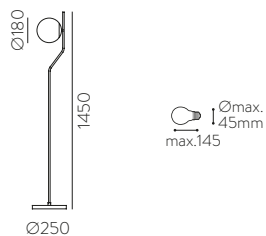

Floor Lamp 1L	■	1xE27 LED	□	IP20	□	H81631N
	■					H81631O

FINISH | ■ BLACK - OPAL | NEGRO - OPAL ■ MATT ANTIQUE GOLD - OPAL | ORO VIEJO MATE - OPAL

METAL - DOUBLE LAYER GLASS | METAL - CRISTAL DOBLE CAPA