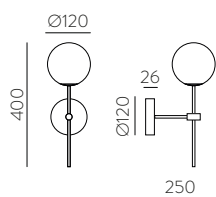

LED BULBS
Pag. 484

FINISH	LAMP	ON/OFF
■	1xG9 LED	A382010
■		A38201N

FINISH | ■ ANTIQUE GOLD - OPAL | ORO VIEJO - OPAL

■ TEXTURED BLACK - OPAL | NEGRO TEXTURADO - OPAL

METAL - DOUBLE LAYER GLASS | METAL - CRISTAL DOBLE CAPA