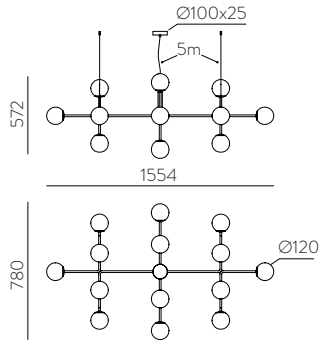

DORIS

Design by Nacho Timón

LED BULBS
Pag. 484

Pendant Lamp XL

FINISH LAMP CLASS IP ON/OFF

■ C382083O

20xG9 LED ⊕ 20

NEW

■ C382083N