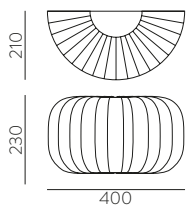

LED BULBS
Pag. 484

FINISH	LAMP	ON/OFF
□	1xE27 LED	A30550B
■		A30550PI

FINISH | □ WHITE | BLANCO ■ STONE | PIEDRA

□ IP20 IK05 □ **CUSTOM**

TEXTILE - ACRYLIC | TEXTIL - ACRÍLICO