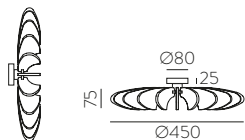

	FINISH	LAMP		ON/OFF
Wall 450 mm	■	1xE27 LED		A3912245N
Wall 600 mm	■	1xE27 LED		A3912260N
Pendant 350 mm	■	1xE27 LED		C3912135N
Pendant 450 mm	■	1xE27 LED		C3912145N
Pendant 600 mm	■	1xE27 LED		C3912160N