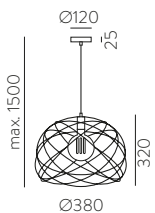

FINISH	LAMP	ON/OFF
■	1xE27 LED	C371151N

FINISH | ■ BLACK | NEGRO

⊕ IP20 IK06

METAL | METAL