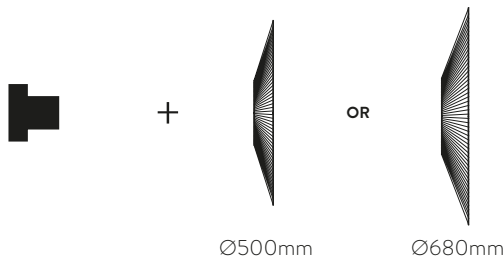

PAMELA

Design by Nacho Timón

LED BULBS
Pag. 484

Shade | Pantalla

	FINISH	CODE		FINISH	CODE
Ø500	■	5PANT39135NAL		■	5PANT39137NAL
	■	5PANT39135NAR		■	5PANT39137NAR
	■	5PANT39135NN		■	5PANT39137NN
	■	5PANT39135NAT		■	5PANT39137NAT
70					

FINISH | ■ ALGA - BLACK | ALGA - NEGRO ■ SAND - BLACK | ARENA - NEGRO ■ BLACK | NEGRO ■ NATURAL RATTAN | RATÁN NATURAL

POLYPROPYLENE - METAL | POLIPROPILENO - METAL

METAL - RATTAN | METAL - RATÁN

POSSIBLE COMBINATIONS | POSIBLES COMBINACIONES

Wall - Ceiling (Base) | Aplique - Plafón (Base)