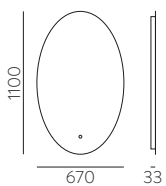

ON-OFF

FIXING

FINISH

WATT

LUM (Real)

K

CODE

49W

3458

3000

A940601LP

IP44 IK00 CRI>90 **CUSTOM**

GLASS 4mm - METAL | CRISTAL 4mm - METAL