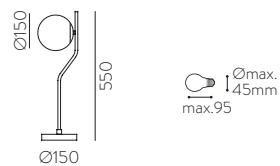

Table Lamp 1L	■	1xE27 LED	□	IP20	□	S81631N
	■					S81631O