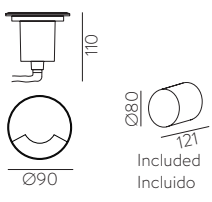

Recessed	FINISH	LAMP	ON/OFF
1 Direction	■	1xGU10 LED	E2065080IN