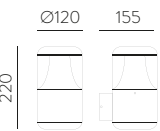

FINISH	WATT	LUM (Real)	K	ON/OFF	TRIAC	DALI/PUSH

Solar Wall Lamp

■	3W	130	3000	AS2085000GR	✗	✗