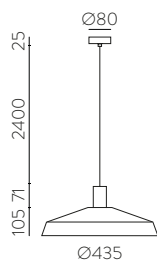

LED BULBS
Pag. 484