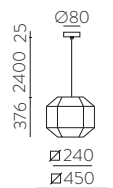

FINISH	LAMP	ON/OFF
450mm	☐	1xE27 LED	C3917481BN
	☐		C3917482BN
600mm	☐	1xE27 LED	C3917681BN
	☐		C3917682BN

MultiPack

MultiPack

FINISH | ☐ WHITE - BLACK | BLANCO - NEGRO

PENDANT KIT WHITE | KIT COLGANTE BLANCO

PENDANT KIT BLACK | KIT COLGANTE NEGRO

IP20 IK05

☒ CUSTOM

COTTON - METAL | ALGODÓN - METAL