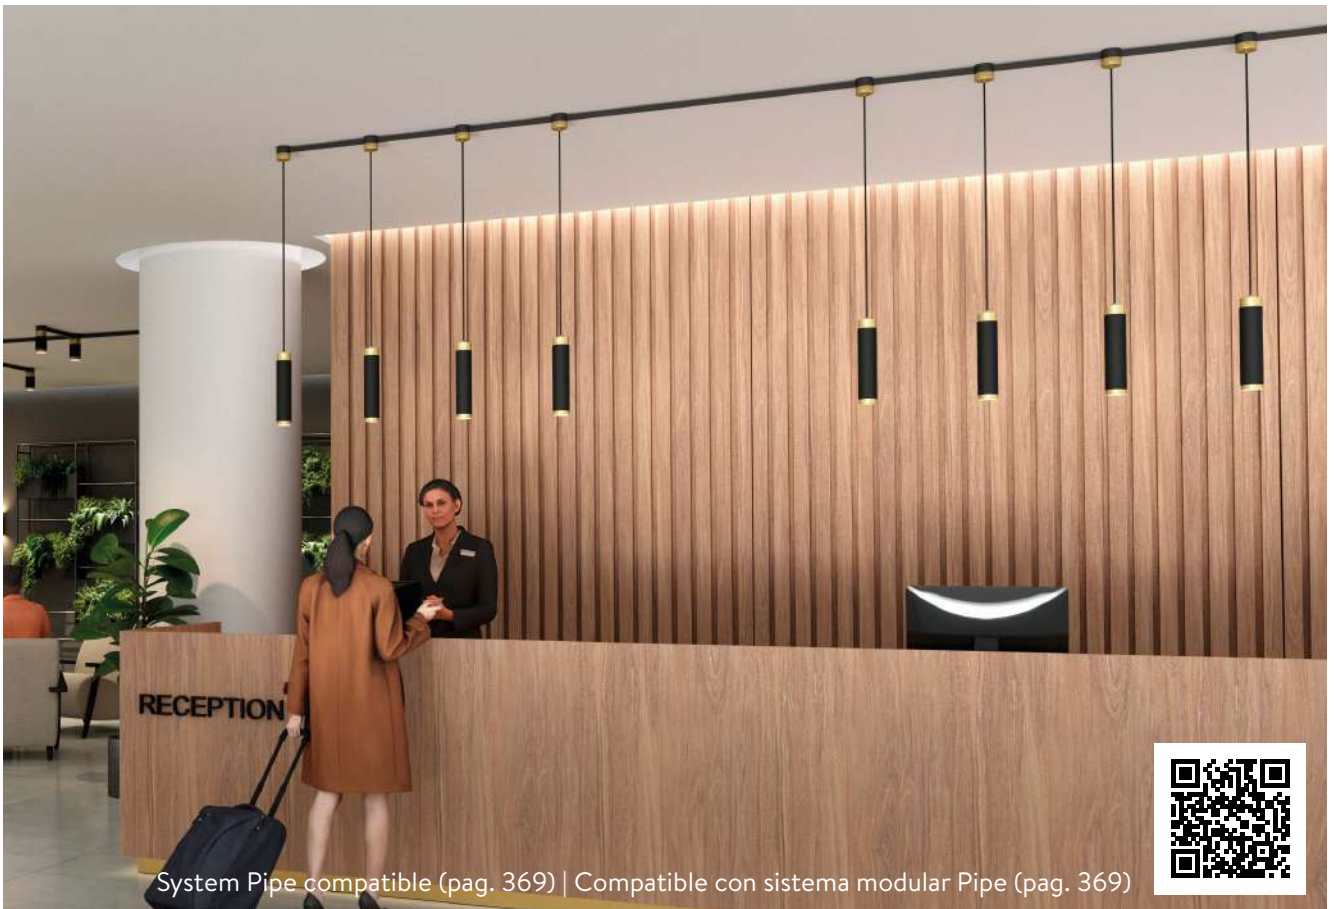

20

CODE
86PLE0002

FINISH | □ TEXTURED WHITE | BLANCO TEXTURADO ■ TEXTURED BLACK | NEGRO TEXTURADO (*) Use one power supply each 280W | Usar una conexión a red cada 280W

LUX

Removable honey comb diffuser included | Difusor panel de abeja extraíble incluido