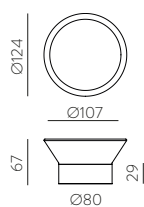

FINISH	WATT	LUM (Real)	K	ON/OFF	TRIAC	DALI/PUSH
Opal	☐	4W	315	2700	A3993090B	☒	☒
Ral	☒	4W	315	2700	A3993091B	☒	☒
Custom	☒	4W	315	2700	A3993093B	☒	☒

FINISH | ☐ TEXTURED WHITE - OPAL | BLANCO TEXTURADO - OPAL

MINIMUM QTY REQUIRED 10 UNITS - CANTIDAD MÍNIMA REQUERIDA 10 UDS.

IP65 IK03 CRI>90

incl

RAL CUSTOM

MacAdam Step53

L80B20 ≥50.000h

ALUMINIUM-PMMA | ALUMINIO-PMMA