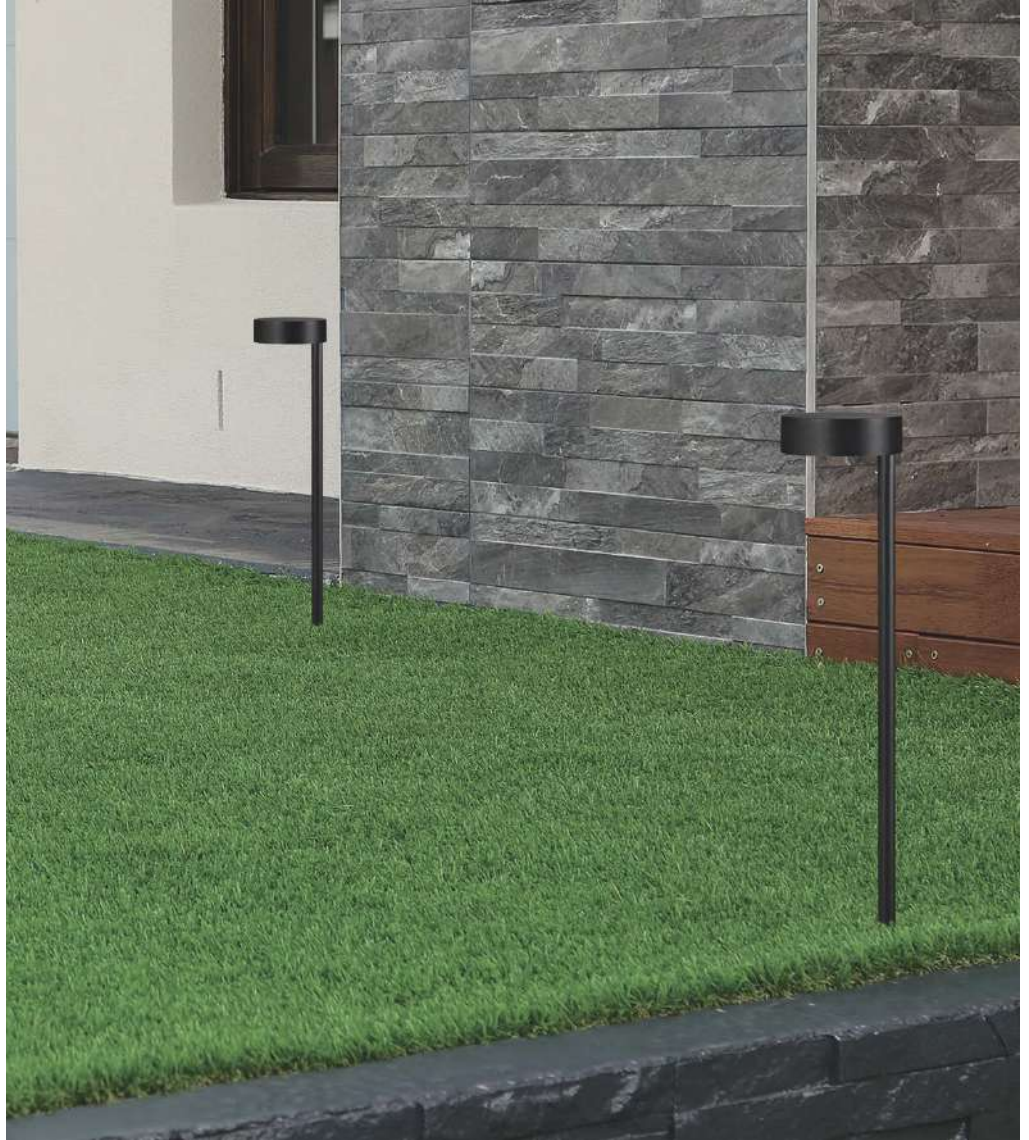

Outdoor / Iluminación exterior