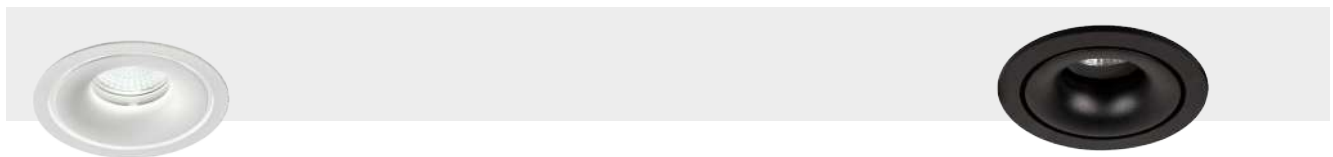

LED BULBS
Pag. 484

Recessed	FINISH	LAMP		ON/OFF
☐		1xGU10 LED		P36881B
☐	■			P36881N

☐ IP20 IK06 UGR <18 METAL - ALUMINIUM | METAL - ALUMINIO

FINISH | ☐ TEXTURED WHITE | BLANCO TEXTURADO ☒ TEXTURED BLACK | NEGRO TEXTURADO