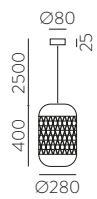

Ømax.
100mm

FINISH

LAMP

ON/OFF

1xE27 LED

C3931082NA

C3931081NA

FINISH | ■ NATURAL RATTAN | RATTAN NATURAL

■ PENDANT KIT WHITE | KIT COLGANTE BLANCO

■ PENDANT KIT BLACK | KIT COLGANTE NEGRO

⊕ IP20 IK05 □ ✖

NATURAL RATTAN - METAL | RATTAN NATURAL - METAL