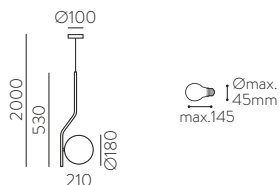

Pendant 1L	■	1xE27 LED	⊕	IP20	□	C81631N
	■					C81631O