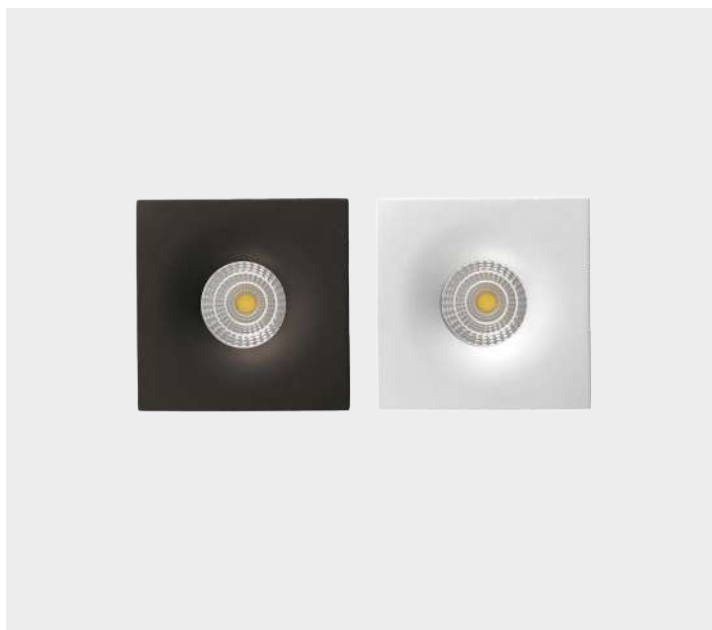

ALUMINIUM | ALUMINIO

DORO

LED BULBS
Pag. 484

FINISH	LAMP	ON/OFF
□	1xGU10 LED	E37890B
■		E37890N

FINISH | □ TEXTURED WHITE | BLANCO TEXTURADO ■ TEXTURED BLACK | NEGRO TEXTURADO

ALUMINIUM | ALUMINIO

Technical Lighting / Iluminación técnica