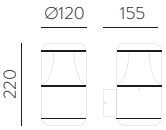

FINISH	WATT	LUM (Real)	K	ON/OFF	TRIAC	DALI/PUSH

Wall Lamp

■	12W	945	3000	A2085000GR	✗	✗