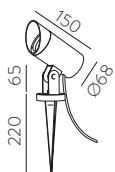

ALUMINIUM | ALUMINIO

SEIREN

Outdoor / Iluminación exterior

INCLUDED

LED BULBS
Pag. 484

FINISH	LAMP	ON/OFF
--------	------	--------

■	1xGU10 LED	H2072080GR
---	------------	------------

FINISH | ■ ANTHRACITE RAL 7024 - ANTRACITA RAL 7024