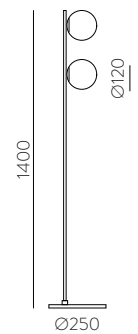

Floor Lamp

■ H3820180O

2xG9 LED □ 20

■ H3820180N

FINISH ■ ANTIQUE GOLD - OPAL | ORO VIEJO - OPAL

■ TEXTURED BLACK - OPAL | NEGRO TEXTURADO - OPAL

IK00

METAL - DOUBLE LAYER GLASS | METAL - CRISTAL DOBLE CAPA

Collections / Colecciones