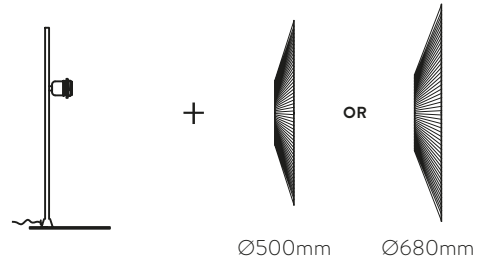

Table Lamp (Base) | Sobremesa (Base)