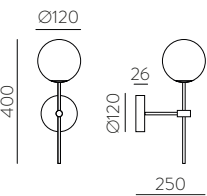

Wall

■ A38201O

1xG9 LED □ 44

■ A38201N