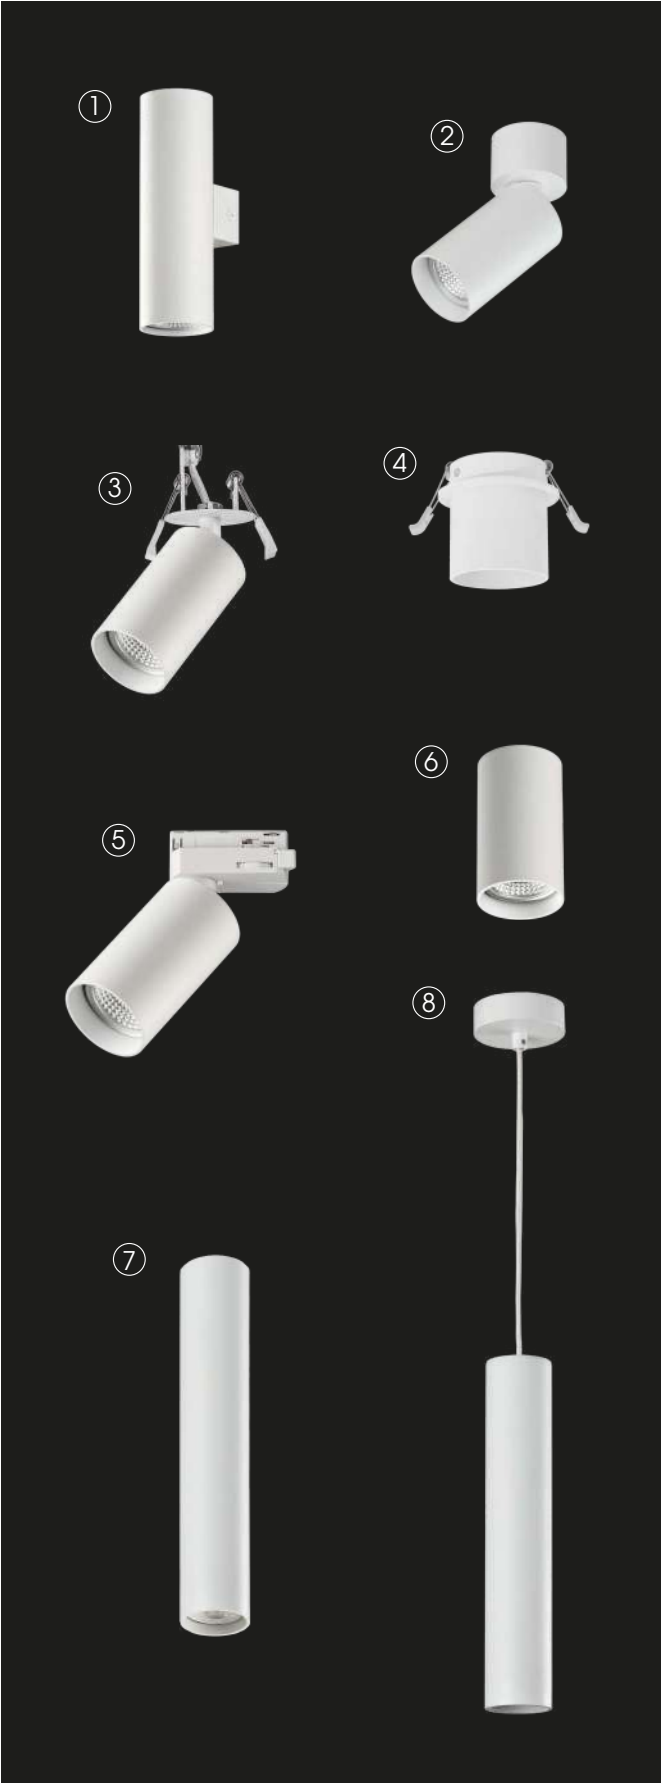

ZOOM

Technical Lighting / Iluminación técnica

SEE PAG.
374-375

ZOOM

LED BULBS
Pag. 484

Max. 58 mm

	FINISH	LAMP	CLASS					ON/OFF
1 Wall 2L	□	2xGU10 LED		-	-	-		A37640B
	■							A37640N
2 Spot 1L	□	1xGU10 LED		350°	90°	-		F37640B
	■							F37640N
3 Spot Recessed 1L	□	1xGU10 LED		350°	90°	Ø44		E37640B
	■							E37640N
4 Mini Spot Recessed 1L	□	1xGU10 LED		-	-	Ø64		E37641B
	■							E37641N
5 Track 1L (3-PHASE)	□	1xGU10 LED		350°	90°	-		T37640B
	■							T37640N
6 Ceiling 100mm	□	1xGU10 LED		-	-	-		P37640B
	■							P37640N
7 Ceiling 350mm	□	1xGU10 LED		-	-	-		P37641B
	■							P37641N
7 Ceiling 450mm	□	1xGU10 LED		-	-	-		P37642B
	■							P37642N
8 Pendant 1L	□	1xGU10 LED		-	-	-		C37640B
	■							C37640N