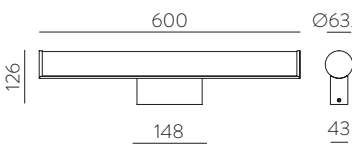

FINISH	WATT	LUM (Real)	SLIDE SWITCH (K)	ON/OFF	TRIAC	DALI/PUSH
■	19W	1780	▶ 3000 - 4000	A3298271C	✗	✗

FINISH | ■ CHROME - OPAL | CROMO - OPAL

IP44 IK06 CRI>90

Incl

MacAdam Steps3

L80B20 ≥50.000h

METAL - METHACRYLATE | METAL - METACRILATO