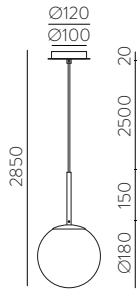

LED BULBS
Pag. 484

FINISH	LAMP	CLASS	IP	ON/OFF
■				C39460800
	1xE27 LED	□	IP44	□
● NEW ■				C3946080N