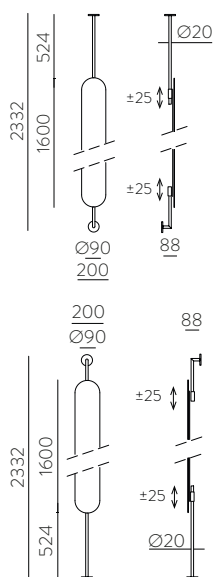

CUSTOM
Customize it | Personalízalo
(See pag. 329)

RAL

FIXING	FINISH	CODE
Ceiling - Wall	■	A107341R1036
Floor - Wall	■	A10734R1036

FINISH | ■ MATT GOLD | ORO MATE (RAL 1036)

IK00 CUSTOM

GLASS 4mm - METAL | CRISTAL 4mm - METAL