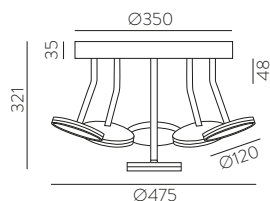

Ceiling 6L

■	42W	3660	3000	⊕	IP20	-	P3945000N	✗ ✗

Pendant 1L

■	7.5W	675	3000	⊕	IP20	-	C3945000N	✗ ✗

Collections / Colecciones

ANY COLOUR AVAILABLE, MOQ OF 10 UNITS. CONSULT OUR SALES TEAM.
CUALQUIER COLOR DISPONIBLE, CANTIDAD MÍNIMA 10 UDS. CONSULTA A NUESTRO EQUIPO COMERCIAL.

FINISH | ■ TEXTURED BLACK - OPAL | NEGRO TEXTURADO - OPAL

MINIMUM QTY REQUIRED 10 UNITS - CANTIDAD MÍNIMA REQUERIDA 10 UDS.

IK03 CRI>90 MacAdam Step≤3 L80B20 ≥50.000h

ALUMINUM | ALUMINIO