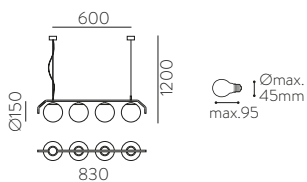

Pendant 4L	■	4xE27 LED	⊕	IP20	□	C81634N
	■					C81634O