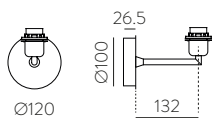

STILO UPGRADE

LED BULBS | **COMPATIBLE SHADE**
Pag. 484 | Pag. 485

NEW Wall Reading Light

FINISH	LAMP	WATT	LUM (Real)	K	RAL	SHADE	ON/OFF
■							A8202082N
□	1xE27 LED	3W	285	3000	✗	□	A8202082B
■							A8202082NSP
□	1xE27 LED	3W	285	3000	✗	✗	A8202082BSP

USB output: 5V-2A

FINISH | ■ TEXTURED BLACK | NEGRO TEXTURADO □ TEXTURED WHITE | BLANCO TEXTURADO □ WHITE SHADE | PANTALLA BLANCA

⊕ IP20 IK05 CRI>90 **L80B20 ≥50.000h** METAL - COTTON | METAL - ALGODÓN

Collections / Colecciones

Wall

FINISH	LAMP	SHADE	RAL	ON/OFF	
■				A8202080N	
NEW □	1xE27 LED	□	✓	A8202080B	
■				A8202080NSP	
NEW □	1xE27 LED	□	✓	✗	A8202080BSP

Pendant Ø420mm

■				C8202080N
NEW □	1xE27 LED	□	✓	C8202080B

Pendant Ø620mm

■				C8202180N
NEW □	1xE27 LED	□	✓	C8202180B

FINISH | ■ TEXTURED BLACK | NEGRO TEXTURADO □ TEXTURED WHITE | BLANCO TEXTURADO □ WHITE SHADE | PANTALLA BLANCA

⊕ IP20 IK05 CUSTOM METAL - COTTON | METAL - ALGODÓN