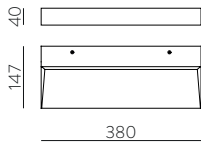

FINISH	WATT	LUM (Real)	Slide Switch (K)	ON/OFF	TRIAC	DALI/PUSH
205mm	□	20W	2200	2700-3000	A3972070B		A3972070BDP
				NEW 3000-4000	A3972071B	✗	A3972071BDP
	■	20W	2200	2700-3000	A3972070N		A3972070NDP
				NEW 3000-4000	A3972071N		A3972071NDP
380mm	□	38W	4340	2700-3000	A3972170B		A3972170BDP
				NEW 3000-4000	A3972171B	✗	A3972171BDP
	■	38W	4340	2700-3000	A3972170N		A3972170NDP
				NEW 3000-4000	A3972171N		A3972171NDP
556mm	□	56W	6500	2700-3000	A3972270B		A3972270BDP
				NEW 3000-4000	A3972271B	✗	A3972271BDP
	■	56W	6500	2700-3000	A3972270N		A3972270NDP
				NEW 3000-4000	A3972271N		A3972271NDP

MINIMUM QTY REQUIRED 10 UNITS - CANTIDAD MÍNIMA REQUERIDA 10 UDS.

FINISH | □ WHITE TEXTURED | BLANCO TEXTURADO ■ BLACK TEXTURED | NEGRO TEXTURADO

IP20 IK07 CRI>90 120° incl RAL MacAdam Step52 L90B10 ≥70.000h METAL - ACRÍLICO | METAL - ACRÍLICO