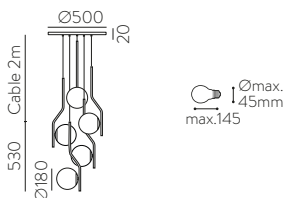

Pendant 5L	■	5xE27 LED	⊕	IP20	□	C816352N
	■					C816352O