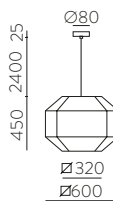

FINISH	LAMP	ON/OFF
450mm	☐	1xE27 LED	C3917481BN
	☐		C3917482BN
600mm	☐	1xE27 LED	C3917681BN
	☐		C3917682BN

MultiPack

MultiPack

FINISH | ☐ WHITE - BLACK | BLANCO - NEGRO

PENDANT KIT WHITE | KIT COLGANTE BLANCO

PENDANT KIT BLACK | KIT COLGANTE NEGRO

IP20 IK05

☒ CUSTOM

COTTON - METAL | ALGODÓN - METAL