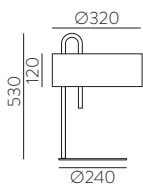

FINISH	LAMP	ON/OFF
Table Lamp	1	□□	1xE27 LED	S8178081B
	2	□■		S8178081BN
	3	■■		S8178N
	4	■□		S8178081NB
Floor Lamp	5	□□	1xE27 LED	H8178081B
	6	□■		H8178081BN
	7	■■		H8178N
	8	■□		H8178081NB

FINISH | □ TEXTURED WHITE | BLANCO TEXTURADO ■ TEXTURED BLACK | NEGRO TEXTURADO

□ WHITE SHADE | PANTALLA BLANCA ■ BLACK SHADE | PANTALLA NEGRA

□ IP20 IK05 □ RAL CUSTOM

METAL - ALGODÓN | METAL - ALGODÓN