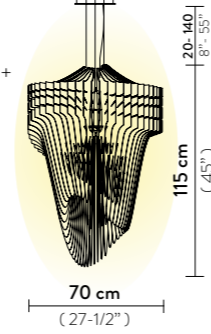

FINISH	SIZE	PRODUCT CODE	EAN CODE	CANOPY DETAILS
 GOLD	XL	ARISXL0GLD01T00E27EU	8024727097985	XL - L Ø 16 - Ø 20 x h. 3,5 cm M - S Ø 12 - Ø 16 x h. 3 cm 
	L	ARISL00GLD01T00E27EU	8024727090412	
	M	ARISM00GLD01T00E27EU	8024727090399	
	S	ARISS00GLD01T00E27EU	8024727090375	
	ACCESSORIES 6M CABLE KIT (also after lamp order)			
 TRANSPARENT	XL	ARISXL0TRS01T00E27EU	8024727090993	XL - L Ø 16 - Ø 20 x h. 3,5 cm M - S Ø 12 - Ø 16 x h. 3 cm 
	L	ARISL00TRS01T00E27EU	8024727090429	
	M	ARISM00TRS01T00E27EU	8024727090405	
	S	ARISS00TRS01T00E27EU	8024727090382	
	ACCESSORIES 6M CABLE KIT (also after lamp order)			
 BLACK FADE	XL	ARISXL0BKF01T00E27EU	8024727040974	XL - L Ø 16 - Ø 20 x h. 3,5 cm M - S Ø 12 - Ø 16 x h. 3 cm 
	ACCESSORIES 6M CABLE KIT (also after lamp order)			

FINISH	PRODUCT CODE	EAN CODE	DETAILS
 GOLD	ARIWS00GLD00000000EU	8024727090283	 22 cm (8-1/2 inch) 
 TRANSPARENT	ARIWS00TRS00000000EU	8024727090290	 22 cm (8-1/2 inch) 

ARIA SUSPENSION XL

Light Source: 6 X 12W E26 LED Filament Bulbs + 1 X 11W Spot LED PAR 30
Dimmable: with dimmable bulbs
Materials: Cristalflex®, Lentiflex®
Weight: net 51,81 lbs - gross 72,31 lbs
Packaging: 60,24 x 25,98 x h. 6,3 in
 21,65 x 21,65 x h. 17,72 in

ARIA SUSPENSION LARGE

Light Source: 4 X 12W E26 LED Filament Bulbs + 1 X 11W Spot LED PAR 30
Dimmable: with dimmable bulbs
Materials: Cristalflex®, Lentiflex®
Weight: net 42,32 lbs - gross 65,04 lbs
Packaging: 60,24 x 25,98 x h. 6,3 in
 18,11 x 18,11 x h. 16,93 in