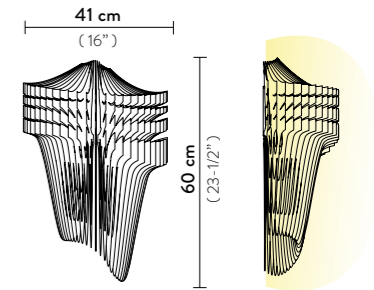

FINISH	SIZE	PRODUCT CODE	EAN CODE	CANOPY DETAILS	
GOLD	XL	ARISXL0GLD01T00E27US	8024727098340	XL - L Ø 6,3 - Ø 7,87 x h. 1,38 in M - S Ø 4,72 - Ø 6,3 x h. 1,18 in	
	L	ARISL00GLD01T00E27US	8024727091464		
	M	ARISM00GLD01T00E27US	8024727091440		
	S	ARISS00GLD01T00E27US	8024727091426		
	ACCESSORIES				
6M CABLE KIT					
TRANSPARENT	XL	ARISXL0TRS01T00E27US	8024727091013	XL - L Ø 6,3 - Ø 7,87 x h. 1,38 in M - S Ø 4,72 - Ø 6,3 x h. 1,18 in	
	L	ARISL00TRS01T00E27US	8024727091488		
	M	ARISM00TRS01T00E27US	8024727091501		
	S	ARISS00TRS01T00E27US	8024727091525		
	ACCESSORIES				
6M CABLE KIT					
BLACK FADE	XL	ARISXL0BKF01T00E27US	8024727042572	XL - L Ø 6,3 - Ø 7,87 x h. 1,38 in M - S Ø 4,72 - Ø 6,3 x h. 1,18 in	
	ACCESSORIES				
6M CABLE KIT					

FINISH	PRODUCT CODE	EAN CODE	DETAILS
GOLD	ARIWS00GLD00000000US	8024727091105	
TRANSPARENT	ARIWS00TRS00000000US	8024727091129