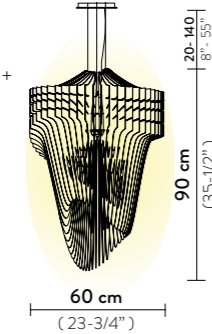

ARIA SUSPENSION MEDIUM

Light Source: 3 X 12W E26 LED Filament Bulbs + 1 X 7W Spot LED PAR 20
Dimmable: with dimmable bulbs
Materials: Cristalflex®, Lentiflex®
Weight: net 29,76 lbs - gross 40,12 lbs
Packaging: 47,24 x 22,44 x h. 6,3 in
13,78 x 13,78 x h. 12,99 in