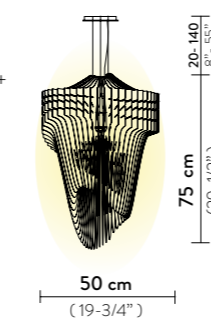

ARIA SUSPENSION SMALL

Light Source: 2 X 12W E27 LED Filament Bulbs + 1 X 7W Spot LED PAR 20
Dimmable: with dimmable bulbs
Materials: Cristalflex®, Lentiflex®
Weight: net 5,3 Kg - gross 13,5 Kg
Packaging: 110 x 43 x h. 11 cm
35 x 35 x h. 33 cm

ARIA APPLIQUE

Light Source: 2 X 6W E14 LED Filament Bulbs + 1 X 6W Spot LED
Dimmable: with dimmable bulbs
Materials: Cristalflex®, Lentiflex®
Weight: net 2 Kg - gross 5 Kg
Packaging: 80 x 40,5 x h. 7,5 cm
26 x 28 x h. 16 cm