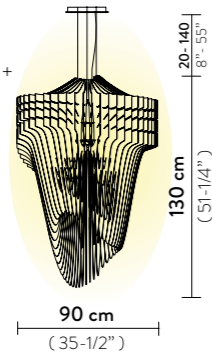

ARIA SUSPENSION SMALL

Light Source: 2 X 12W E27 LED Filament Bulbs + 1 X 7W Spot LED PAR 20
Dimmable: with dimmable bulbs
Materials: Cristalflex®, Lentiflex®
Weight: net 5,3 Kg - gross 13,5 Kg
Packaging: 110 x 43 x h. 11 cm
 35 x 35 x h. 33 cm

ARIA APPLIQUE

Light Source: 2 X 6W E14 LED Filament Bulbs + 1 X 6W Spot LED
Dimmable: with dimmable bulbs
Materials: Cristalflex®, Lentiflex®
Weight: net 2 Kg - gross 5 Kg
Packaging: 80 x 40,5 x h. 7,5 cm
 26 x 28 x h. 16 cm

FINISH	SIZE	PRODUCT CODE	EAN CODE	CANOPY DETAILS
 GOLD	XL	ARISXL0GLD01T00E27EU	8024727097985	XL - L Ø 16 - Ø 20 x h. 3,5 cm M - S Ø 12 - Ø 16 x h. 3 cm 
	L	ARISL00GLD01T00E27EU	8024727090412	
	M	ARISM00GLD01T00E27EU	8024727090399	
	S	ARISS00GLD01T00E27EU	8024727090375	
	ACCESSORIES 6M CABLE KIT (also after lamp order)			
 TRANSPARENT	XL	ARISXL0TRS01T00E27EU	8024727090993	XL - L Ø 16 - Ø 20 x h. 3,5 cm M - S Ø 12 - Ø 16 x h. 3 cm 
	L	ARISL00TRS01T00E27EU	8024727090429	
	M	ARISM00TRS01T00E27EU	8024727090405	
	S	ARISS00TRS01T00E27EU	8024727090382	
	ACCESSORIES 6M CABLE KIT (also after lamp order)			
 BLACK FADE	XL	ARISXL0BKF01T00E27EU	8024727040974	XL - L Ø 16 - Ø 20 x h. 3,5 cm M - S Ø 12 - Ø 16 x h. 3 cm 
	ACCESSORIES 6M CABLE KIT (also after lamp order)			

FINISH	PRODUCT CODE	EAN CODE	DETAILS
 GOLD	ARIWS00GLD00000000EU	8024727090283	 22 cm (8-1/2 inch) 
 TRANSPARENT	ARIWS00TRS00000000EU	8024727090290	 22 cm (8-1/2 inch) 

ARIA SUSPENSION XL

Light Source: 6 X 12W E26 LED Filament Bulbs + 1 X 11W Spot LED PAR 30
Dimmable: with dimmable bulbs
Materials: Cristalflex®, Lentiflex®
Weight: net 51,81 lbs - gross 72,31 lbs
Packaging: 60,24 x 25,98 x h. 6,3 in
 21,65 x 21,65 x h. 17,72 in