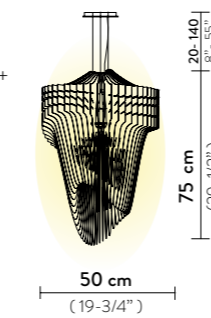

ARIA SUSPENSION SMALL

Light Source: 2 X 12W E26 LED Filament Bulbs + 1 X 7W Spot LED PAR 20
Dimmable: with dimmable bulbs
Materials: Cristalflex®, Lentiflex®
Weight: net 11,69 lbs - gross 29,76 lbs
Packaging: 43,31 x 16,93 x h. 4,33 in
13,78 x 13,78 x h. 12,99 in

ARIA APPLIQUE

Light Source: 2 X 6W E12 LED Filament Bulbs + 1 X 6W Spot LED
Dimmable: with dimmable bulbs
Materials: Cristalflex®, Lentiflex®
Weight: net 4,41 lbs - gross 11,03 lbs
Packaging: 31,5 x 15,94 x h. 2,95 in
10,24 x 11,02 x h. 6,3 in