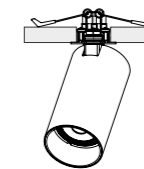

MONO SURFACE