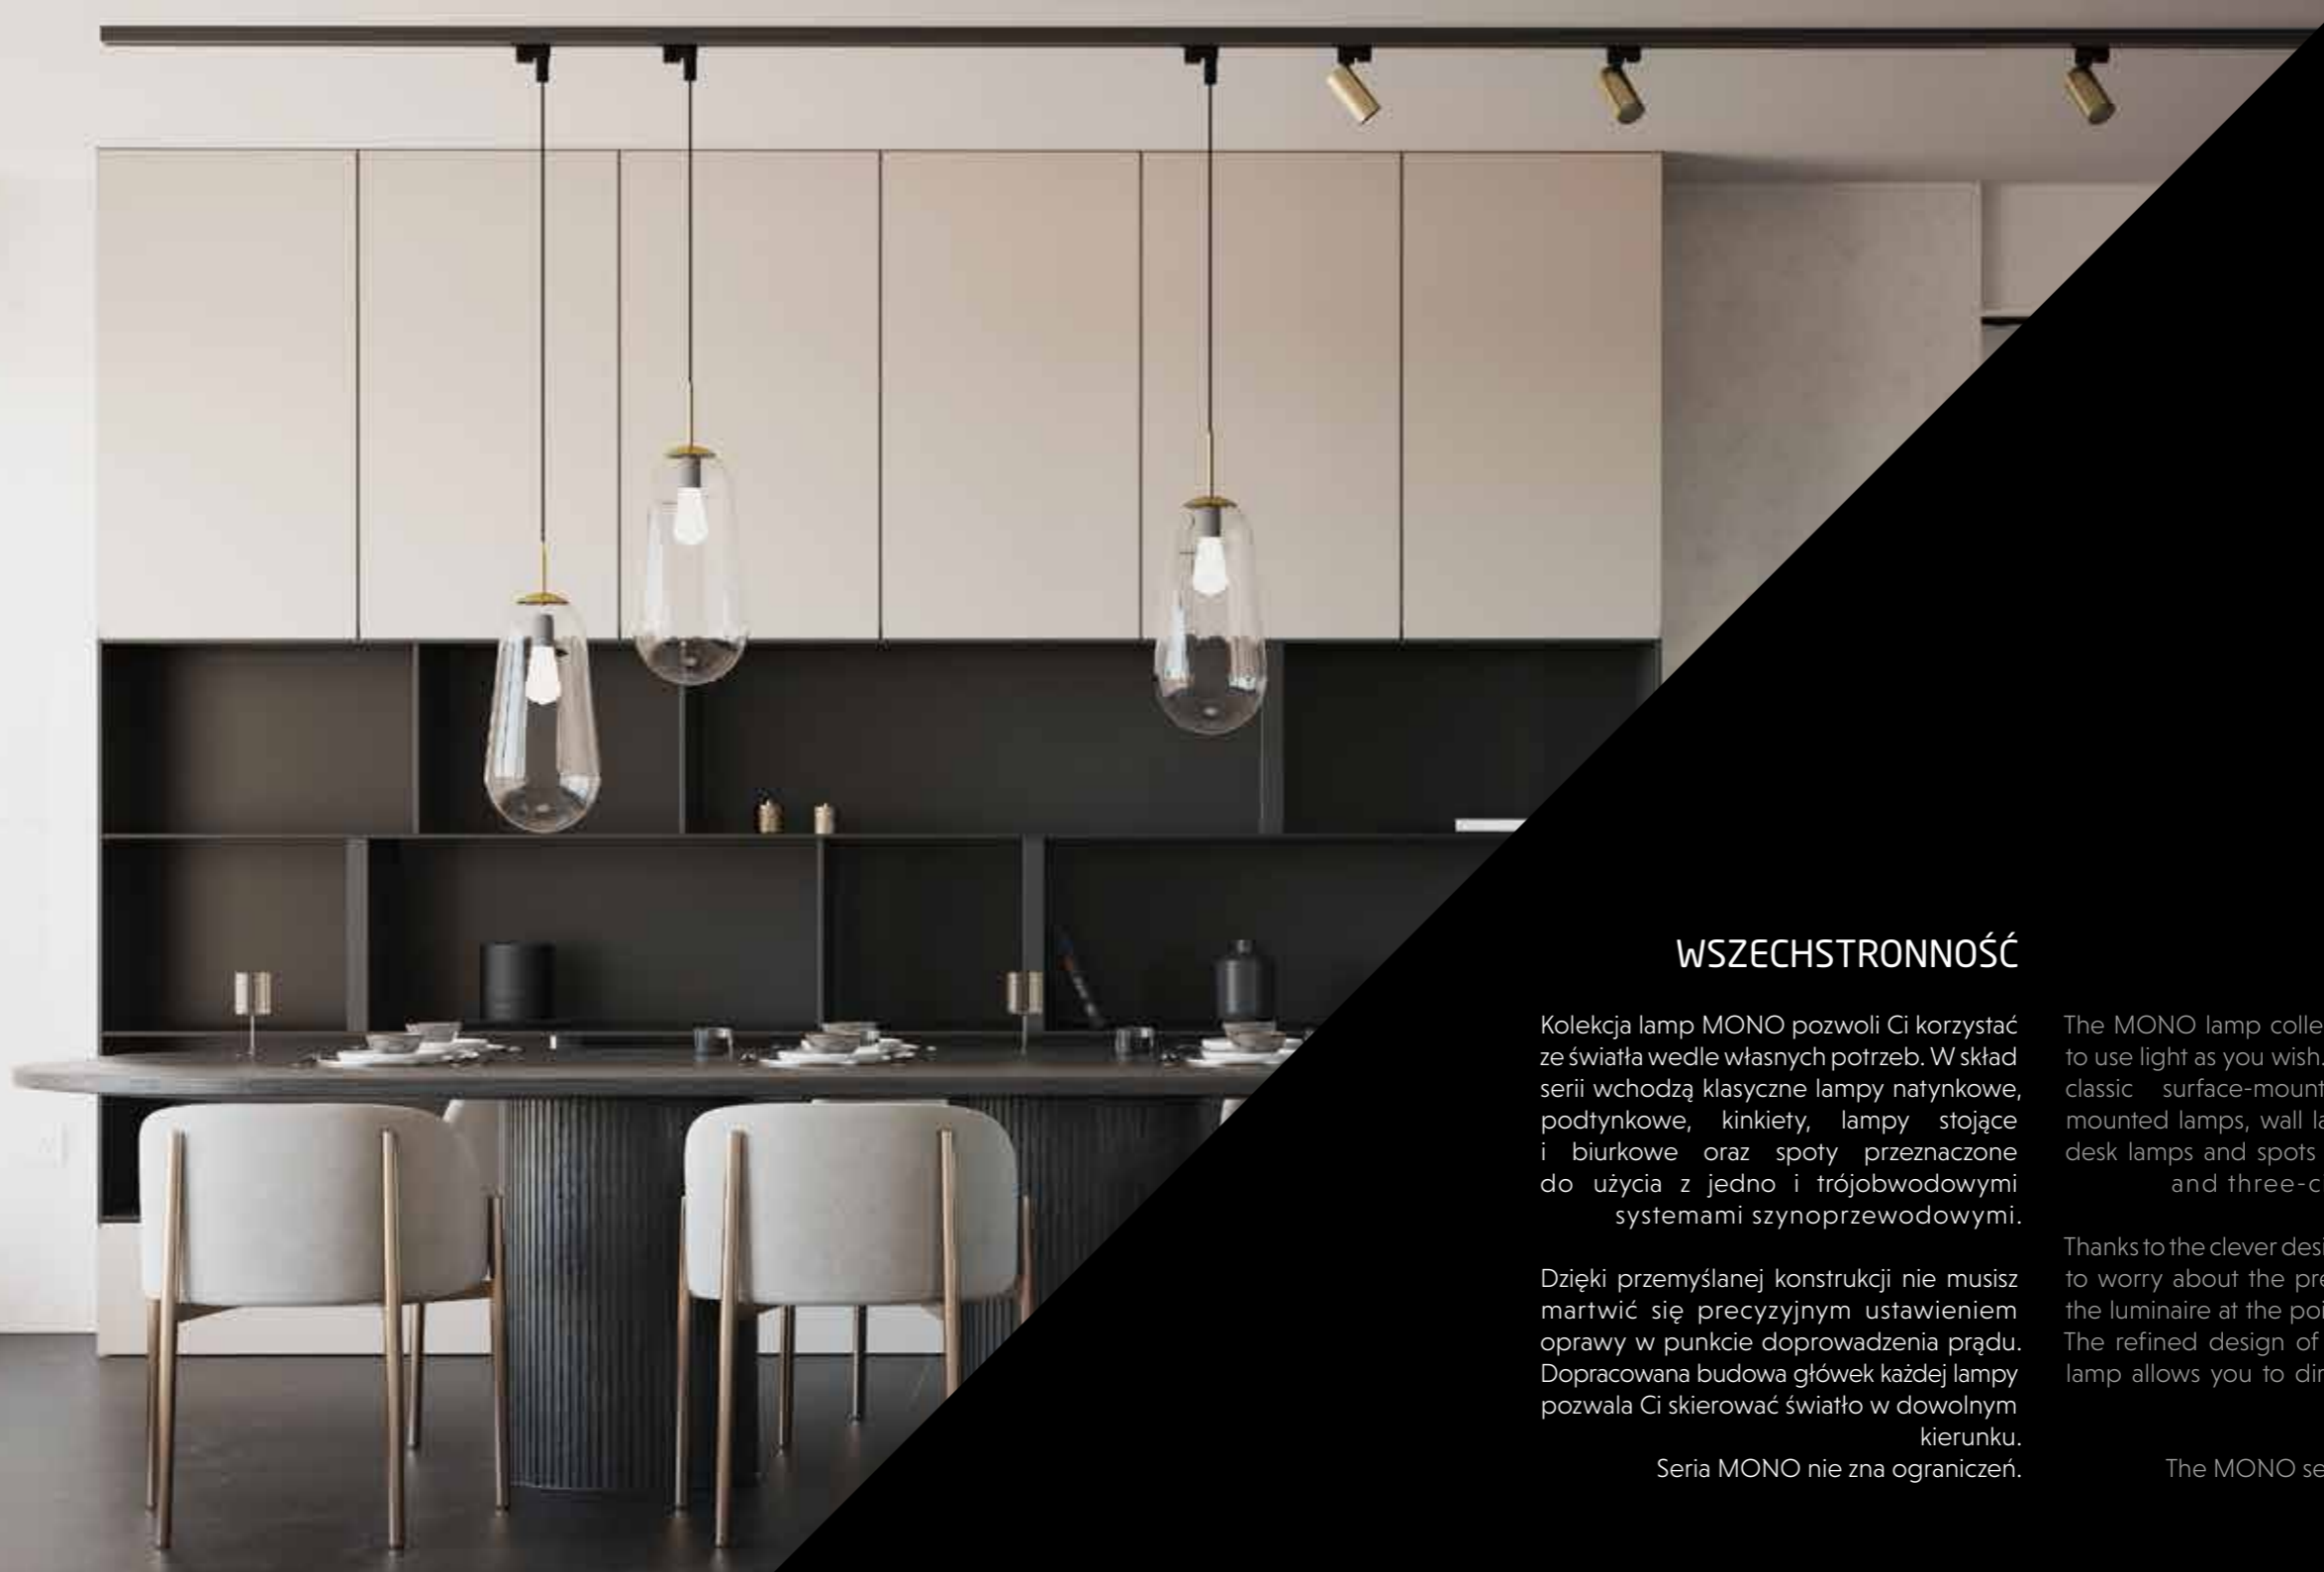

WSZECHSTRONNOŚĆ

Kolekcja lamp MONO pozwoli Ci korzystać ze światła wedle własnych potrzeb. W skład serii wchodzi klasyczne lampy natynkowe, podtynkowe, kinkiety, lampy stojące i biurkowe oraz spoty przeznaczone do użycia z jedno i trójobwodowymi systemami szynoprzewodowymi.

Dzięki przemyślanej konstrukcji nie musisz martwić się precyzyjnym ustawieniem oprawy w punkcie doprowadzenia prądu. Dopracowana budowa główek każdej lampy pozwala Ci skierować światło w dowolnym kierunku.

Seria MONO nie zna ograniczeń.

VERSATILITY

The MONO lamp collection will allow you to use light as you wish. The series includes classic surface-mounted lamps, flush-mounted lamps, wall lamps, standing and desk lamps and spots for use with single- and three-circuit rail systems.

Thanks to the clever design, you do not have to worry about the precise positioning of the luminaire at the point of power supply. The refined design of the heads of each lamp allows you to direct the light in any direction.

The MONO series knows no limits.