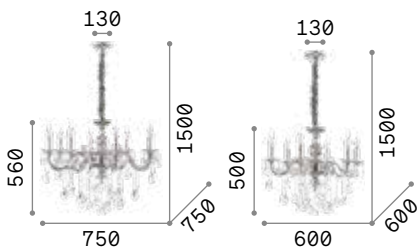

Impero

Cast metal frame with silver antique-like finish. Cut crystal decorative elements. Velvet chain cover.

IP20

7,500 Kg / 0,0454 m³
E14 max 8 x 40W

€ 850

014395 Silver

3000 K
470 lm

101224 € 2,50

IP20

5,000 Kg / 0,0340 m³
E14 max 6 x 40W

€ 550

002408 Silver

3000 K
470 lm

101224 € 2,50