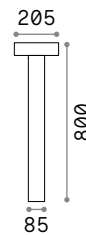

Tesla new

Powder painted aluminum body.
White plastic screen diffuser.
Downward light emission. Available
finishes: anthracite, white, coffee,
grey or black.

IP44

3,000 Kg / 0,0379 m³
G9 max 4 x 15W

€ 155

- 153179   White
- 326931   Grey new
- 153162   Anthracit.
- 316055   Black new
- 326924   Coffee new

4000 K
530 lm
307879 € 6,00