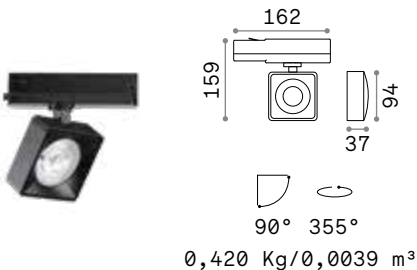

LED COB CREE Driver PHILIPS ON/OFF included

Power	Beam	Lumen	CCT	Finish	Code	€
22 W	36°	2000 lm	3000 K	White	296364	135
				Black	296357	135

[Link - Page 718](#)

Light beam: ACCENT

m	lx	Øm
1	3646	0,65
2	911	1,30
3	405	1,90
4	228	2,60
5	146	3,20

CRI≥95 22W 36° 1750lm 3000K