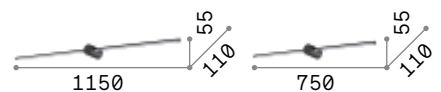

IP44

0,610 Kg / 0,0138 m³
LED 16W / 2000 lm

€ 200

IP44

0,500 Kg / 0,0093 m³
LED 12,5W / 1450 lm

€ 180

327778	White	new	310138	White	new
310152	Black	new	310145	Black	new
327785	Brass	new	327792	Brass	new

P. 078 P. 472 P. 530