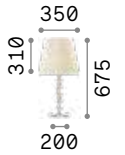

💡 3000 K
900 lm

123899 € 6,00

Queen

Gilded metal frame with cut crystal base and decorative elements. PVC foil shade covered with quilted decoration and gold glitters.

Lamp with integrated switch.

2,300 Kg / 0,0886 m³
E27 max 1x60W