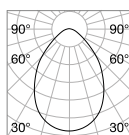

m	lx	øm
1	1056	1,60
2	264	3,20
3	117	4,81
4	66	6,41
5	42	8,01