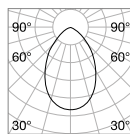

m	lx	øm
1	1636	1,40
2	409	2,80
3	182	4,20
4	102	5,70
5	65	7,10