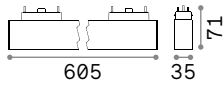

LED SMD OSRAM UGR <13

Power	Beam	Lumen	CCT	Finish		Code	€
29W	35°	3650 lm	3000 K	Black	■	222936	300
		3950 lm	4000 K	Black	■	223018	300

0,700 Kg/0,0087 m³

Light beam: ACCENT