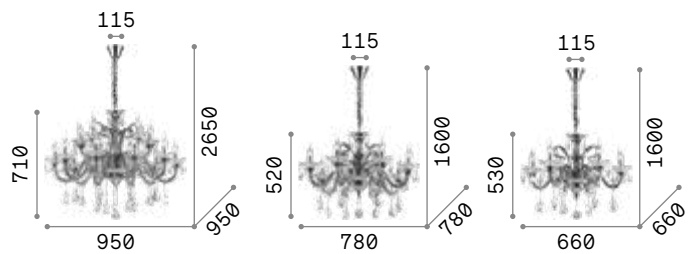

Chrome metal frame and details.
Blown clear glass arms with smoky grey or ivory white inner side.
Transparent glass and cut crystal pendants and decorative elements.
Velvet chain cover.

IP20

19,000 Kg / 0,2828 m³
E14 max 15 x 40W