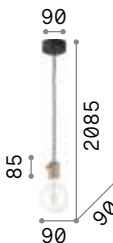

Lamp with integrated switch.

0,220 Kg / 0,0015 m³
E27 max 1x 60W

€ 55

- 163123 Copper
- 163154 Brass
- 163109 Ant. Brass
- 163161 Lead

2200 K
330 lm

223933 € 8,00

Edison

Metal ceiling cup and bulb holder with matt white or black varnish finish. Electrical cable coated with fabric.