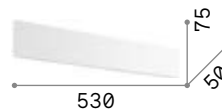

■ IP20

0,590 Kg / 0,0029 m³
LED 23W / 2900/3050 lm

€ 103

179308	White	3000K
277240	White	4000K
282152	Chrome	3000K
179322	Black	3000K
282138	Brass	3000K
282176	Copper	3000K