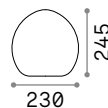

Clio new

Modular fitting with turned die-cast aluminum frame, finished with anthracite, white, grey, black and coffee powder coating. Plastic diffuser with matt white finish.