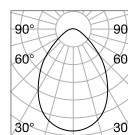

m	lx	øm
1	1644	1,60
2	411	3,20
3	183	4,81
4	103	6,41
5	66	8,01