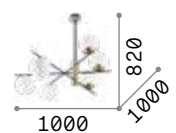

■ □ IP20

3,670 Kg / 0,1017 m³
E14 max 6 x 28W

€ 415

289496 ■ Black

💡 3000 K
420 lm

101217 € 2,50