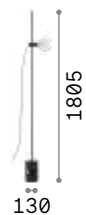

IP20

8,500 Kg / 0,0680 m³
E27 max 1x 60W

€ 250

295213 ■ Black

3000 K
1020 lm

101347 € 8,00