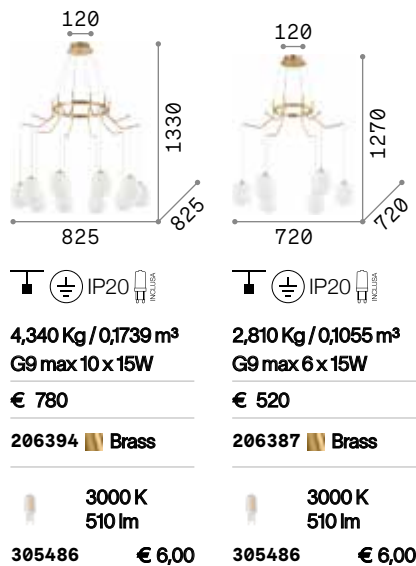

Craft

Matt black varnished metal ceiling cap. Natural wood body. Satin opal color polycarbonate diffuser. Clear PVC cable.

LED LED source 3000 K, 20.000 h life.

 IP20

3,400 Kg / 0,0238 m³
LED 37W / 4600 lm

€ 360

284460  Wood

P. 386

P. 538

Karousel

Metal frame with satin brass finish.
White overlay acid-etched blown glass diffuser.

LED Bulbs LED G9 4W 3000 K included.
Cod. **209043**

Rhapsody