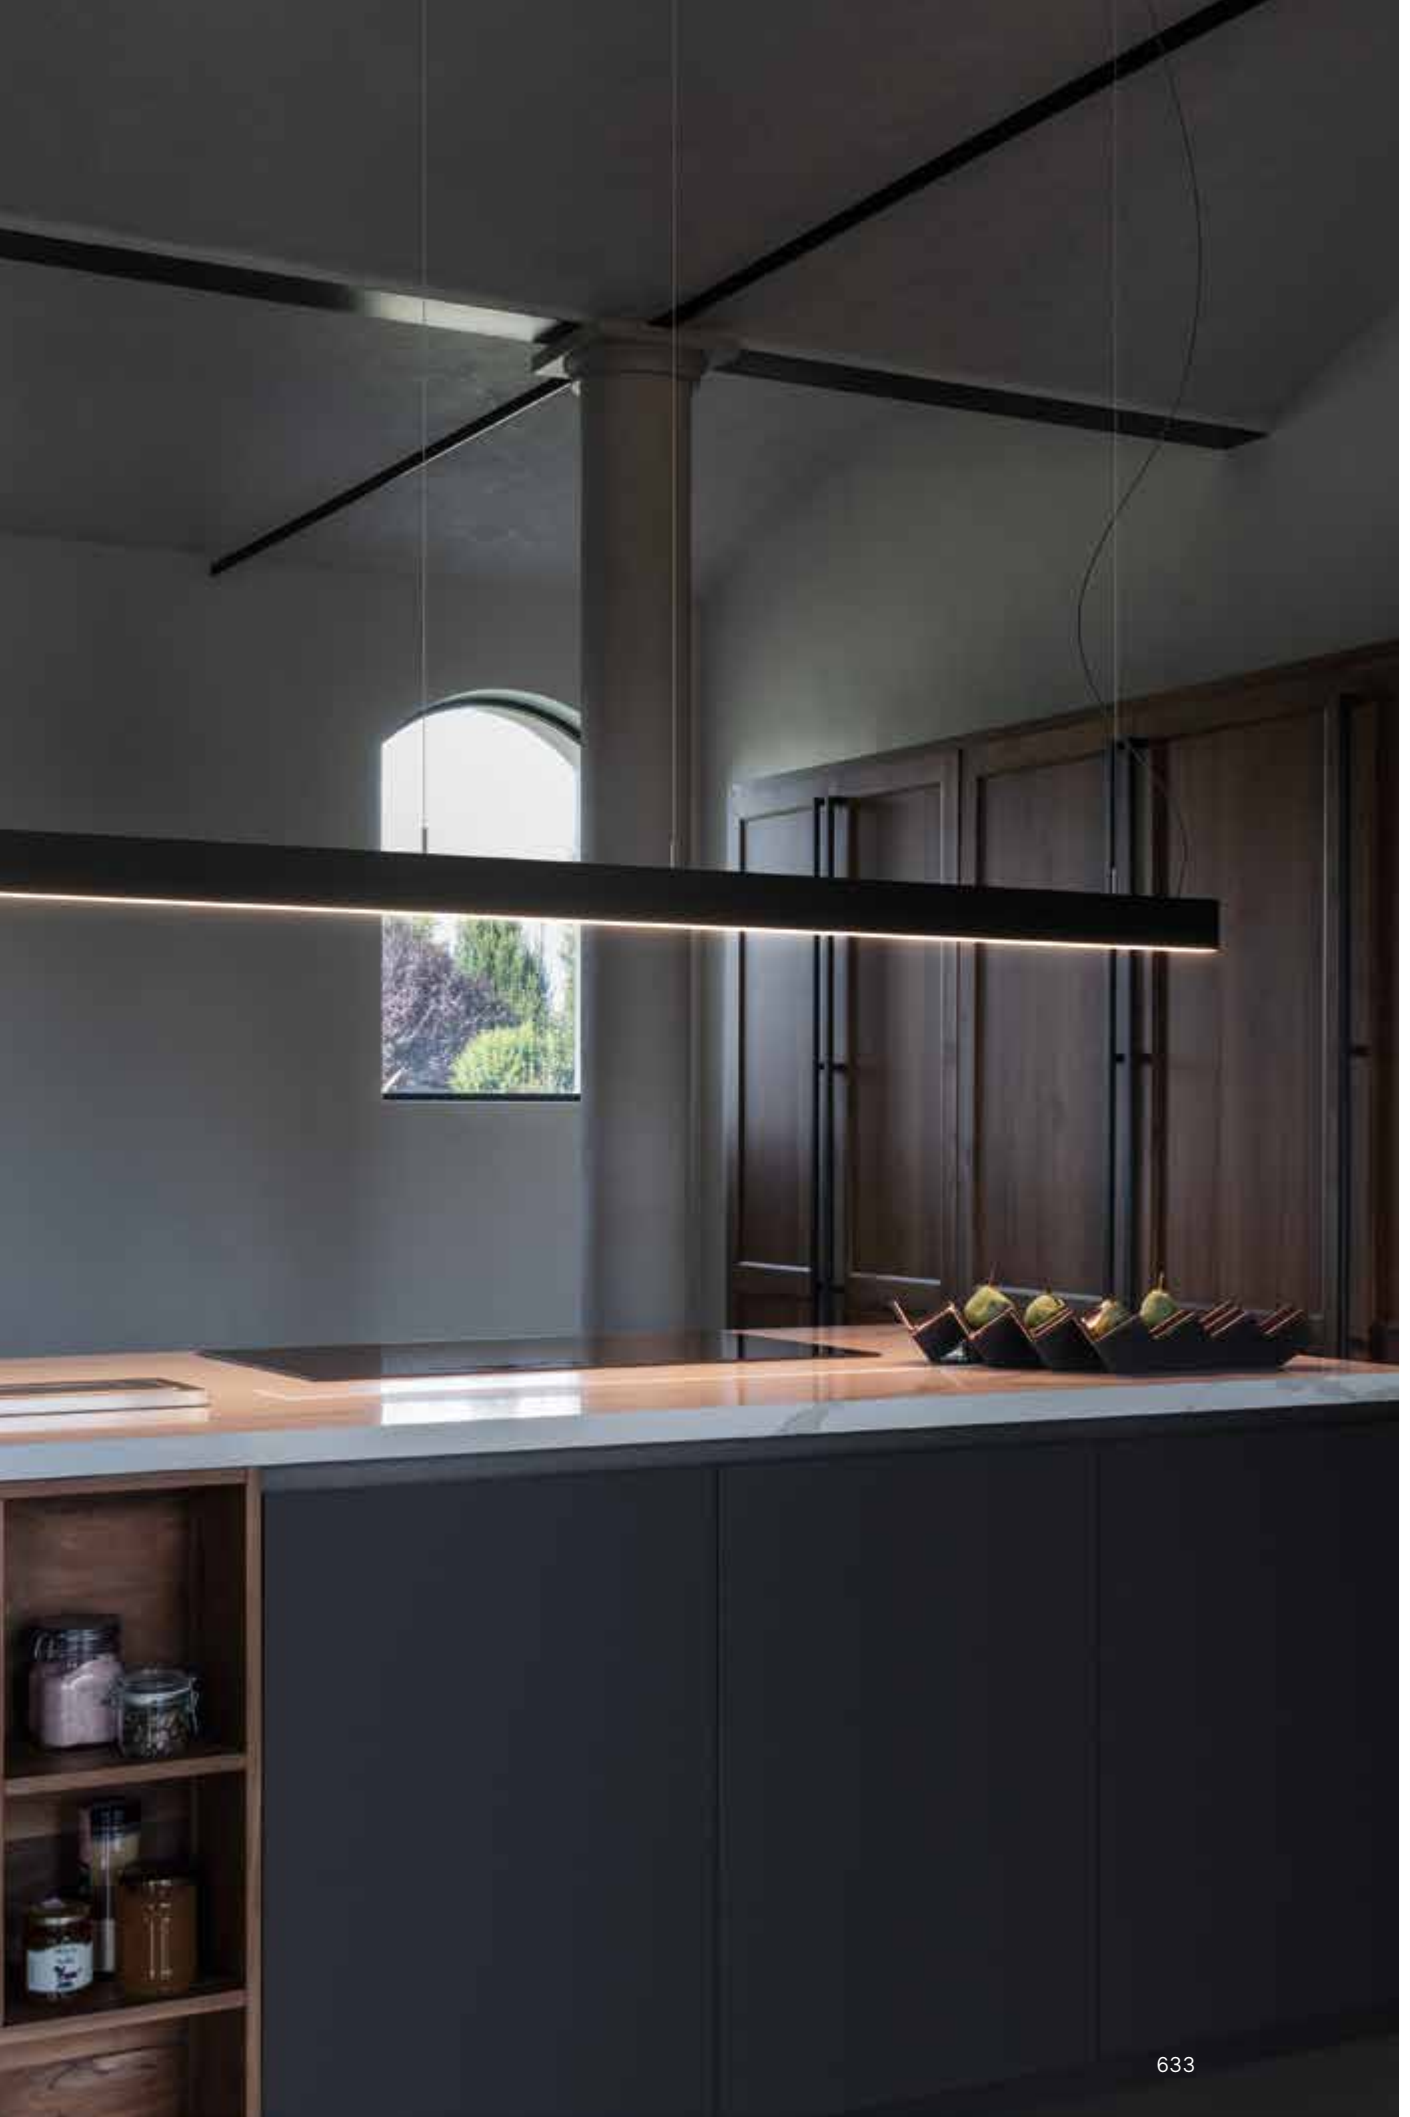

Fluo Accent

2,760 Kg/0,0183 m³
Cable length 2150 mm

LED SMD OSRAM Driver TRIDONIC ON/OFF included - UGR <13

Power	Beam	Lumen	CCT	Finish		Code	€
30 W	30°	2750 lm	3000 K	White		192611	360
				Black		192581	360
		2900 lm	4000 K	White		192543	360
				Black		192529	360