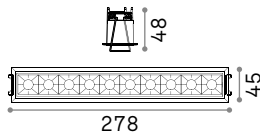

273 x 37 mm
0,480 Kg/0,0016 m³

LED COB OSRAM Driver ON/OFF included

Power	Beam	Lumen	CCT	Finish		Code	€
20 W	29°	1750 lm	3000 K	Black	+ ■	206233	110
		1850 lm	4000 K	Black	+ ■	267883	110

DIMMABLE DRIVER* Optional

Model	Control	Power	Output	Measure (LxHxW)	Code	€
Lika 6 W	DALI	10 W	700 mA	132 x 20 x 30 mm	267982	56
Lika 12 W	DALI	12 W	700 mA	135 x 24 x 72 mm	267999	56
Lika 20 W	DALI/Push	25 W	600 mA	135 x 24 x 72 mm	268002	104

Light beam: ACCENT