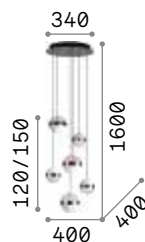

IP20

5,500 Kg / 0,0540 m³
LED 56W / 5750 lm

€ 650

321172 **White** **new**