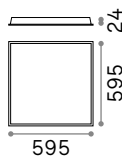

Led Panel

Source	LED SMD	UGR	<19
Power	40W	LED life	25.000 h
Driver included	On/Off	Insulation class	II
Drivers available	1-10V / DALI / Push	IP	20
CCT	3000 K / 4000 K	Material	Aluminum
CRI	≥80 / ≥90	Warranty	5 years

2,200 Kg/0,0144 m³
Purchase Qty. 2 pieces

LED SMD Driver ON/OFF included

CRI ≥80

Power	Beam	Lumen	CCT	Finish	Code	€
40 W	81°	4150 lm	3000 K	White	249711	45
		4450 lm	4000 K	White	249728	45

CRI ≥90

Power	Beam	Lumen	CCT	Finish	Code	€
40 W	81°	3550 lm	3000 K	White	246390	45
		3800 lm	4000 K	White	244181	45

DIMMABLE DRIVER* Optional

	Power	Output	Measure (LxHxW)	Code	€
1-10V	42 W	1000 mA	125 x 26 x 83 mm	247854	37
DALI/Push	45 W	1000 mA	106 x 28 x 69 mm	247847	67