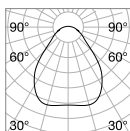

m	lx	øm
1	1470	1,79
2	367	3,59
3	163	5,38
4	92	7,18
5	59	8,97