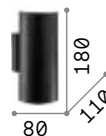

0,500 Kg / 0,0028 m³
GU10 max 2x 28W

€ 80

096018 White
094182 Chrome
095998 Black
164847 Copper
164823 Ant. Brass

3000 K
540 lm

123943

€ 3,50

P. 074

P. 310

P. 534

P. 708