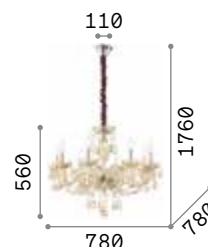

IP20

7,630 Kg / 0,1321 m³
E14 max 8 x 40W

€ 560

166889 Amber

3000 K
430 lm

101248 € 2,50