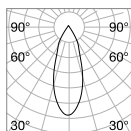

m	lx	øm
1	1768	0,66
2	442	1,32
3	196	1,97
4	111	2,63
5	71	3,29