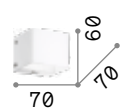

0,200 Kg / 0,0005 m³
G9 max 1 x 40W

€ 34

095264 White

3000 K
510 lm
305486 € 6,00