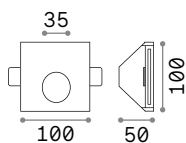

Walky

☐ IP20
☒ CRI ≥ 90
50.000 h GYPSUM

☐ 100 x 100mm
0,580 Kg/0,0009 m³

LED SMD AND DRIVER Included

Power	Lumen	CCT	Finish	Code	€
1W	55 lm	3000 K	White	☐ 249834	63