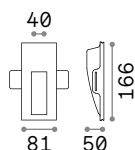

☐ 81 x 166 mm
0,580 Kg/0,0012 m³

LED SMD AND DRIVER Included

Power	Lumen	CCT	Finish	Code	€
1W	55 lm	3000 K	White	☐ 249827	63

Light beam: **ASYMMETRICAL**