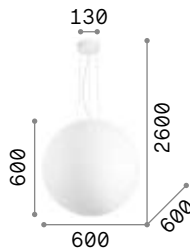

IP20

2,750 Kg / 0,2746 m³
E27 max 1x 60W

€ 475

272139 White

3000 K
2180 lm

151786 € 7,50