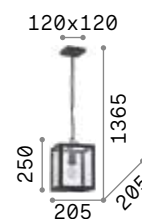

IP20

2,600 Kg / 0,0281m³
E27 max 1 x 60W

€ 150

092850 ■ Black

2200 K
440 lm
151694 € 6,00