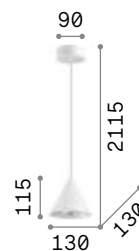

IP20

0,330 Kg / 0,0114 m³
GU10 max 1x28W

€ 53

232690 ■ White
232713 ■ Black

3000 K
540 lm

123943 € 3,50