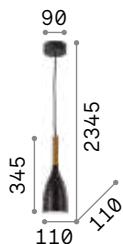

Manhattan

Metal ceiling rose and diffuser with matt white or black varnish finish and natural wood detail. Power cable coated with fabric.

0,560 Kg / 0,0061 m³

E14 max 1x 40W

€ 75

110745 White

110752 Black

3000 K
480 lm

101200 € 2,50