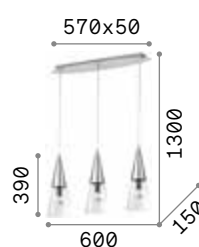

IP20

4,110 Kg / 0,0763 m³
E14 max 3 x 40W

€ 300

112367 Chrome

3000 K
300 lm

101255 € 3,70