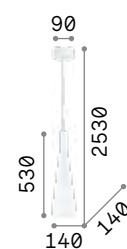

Milk

White enameled elliptical metal frame. White blown and acid-etched glass diffuser. Power cables adjustable in length.

IP20

4,220 Kg / 0,1024 m³
E27 max 3 x 60W

€ 265

030326 White

3000 K
900 lm

123899 € 6,00