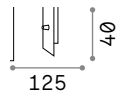

6 cables

303390 € 20,00	303406 € 20,00	307091 € 27,00	307084 € 27,00	307077 € 20,00