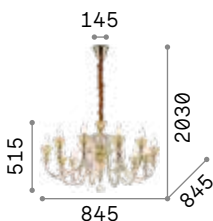

IP20

14,930 Kg / 0,3414 m³
E14 max 12 x 40W

€ 1050

140612 Gold

3000 K
430 lm

101248 € 2,50