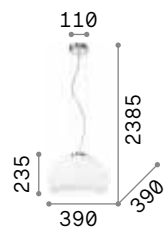

IP20

3,700 Kg / 0,0693 m³
E27 max 1x 60W

€ 200

132389 White

3000 K
900 lm

101354 € 8,00