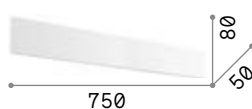

Zig Zag

Heat-sink body totally made of aluminium sheet of 6 mm thickness. White or black powder paint finish or plated brass or copper. Integrated LED source.

LED LED source 3000/4000 K, 50.000 h life.

■ IP20

1,040 Kg / 0,0047 m³
LED 30W / 4100/4300 lm

€ 135

277219	White	3000K
277257	White	4000K
307183	Chrome	3000K
277226	Black	3000K
287072	Brass	3000K
307190	Copper	3000K