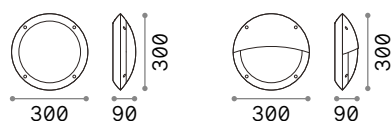

Polar

High performance resin body and diffuser: resistant to corrosion caused by both atmospheric agents and chemical fertilizers, colors stabilized during UV rays treatment, thermal shock resistance from -60° to +90°C.

0,800 Kg / 0,0106 m³
E27 max 1x23W

€ 31

096667 White
096674 Black

151991 € 2,00

0,800 Kg / 0,0106 m³
E27 max 1x23W

€ 31

096681 White
096698 Black

151991 € 2,00