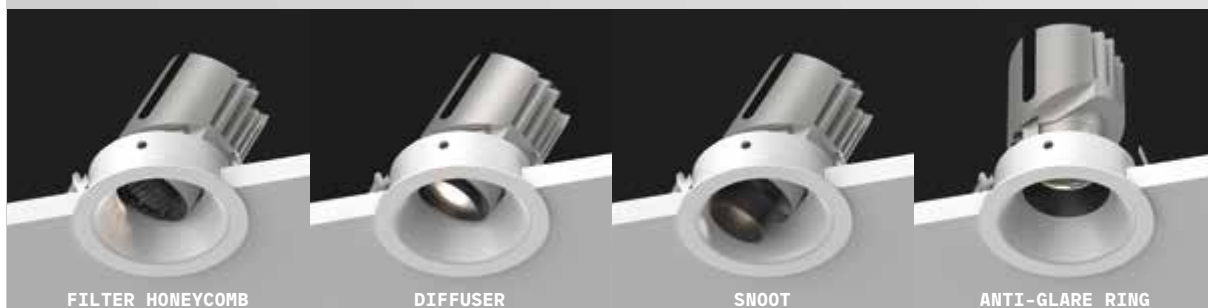

LENS

Required	Beam	Finish	Code	€
No	18°	Clear	287942	4
	45°	Clear	279626	4
No		Black	279718	4
No		Black	279725	3
No		Black	279701	4
No		White	288147	3
		Black	279695	3

FILTER HONEYCOMB

DIFFUSER

SNOOT

ANTI-GLARE RING