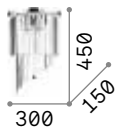

Carlton

Chromed or golden metal frame. Decorative elements with fob-chains composed of octagons and transparent cut-crystals bars.

IP20

2,570 Kg / 0,0154 m³

E14 max 3x 40W

€ 170

168913 Chrome

213491 Gold

3000 K
470 lm

101224

€ 2,50

P. 204

P. 367