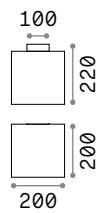

1,470 Kg / 0,0120 m³
E27 max 1x42W

€ 115

213194 White

4000 K
1000 lm

151991 € 2,00