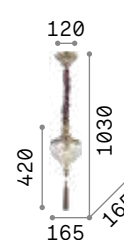

IP20

0,980 Kg / 0,0228 m³
E27 max 1x 42W

€ 170

115979 ■ Ant. Brass

3000 K
910 lm

119571 € 6,00