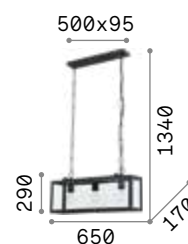

IP20

7,100 Kg / 0,0682m³
E27 max 3 x 60W

€ 300

092881 ■ Black

2200 K
440 lm
151694 € 6,00