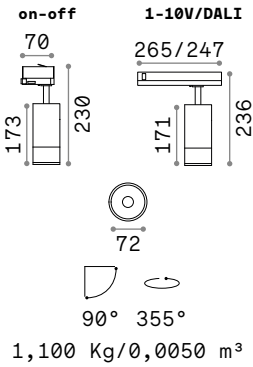

Power	Beam	Driver	Lumen	CCT	Finish		Code	€
25 W	20-55°	On-Off	2250 lm	3000 K	White		286600	92
					Black		276243	92
			2700 lm	4000 K	White		322124	92 <i>new</i>
					Black		322100	92 <i>new</i>
		1-10V	2250 lm	3000 K	White		302973	135
					Black		302966	135
		DALI	2250 lm	3000 K	White		303017	155
					Black		303000	155

SINGLE CONNECTION

Required	Beam	Driver	Finish		Code	€
No		On/Off	White		170145	27
No			Black		170152	27

Light beam: from SPOT to WIDE

CRI≥90 15W 20-55° 1550lm 3000K

CRI≥90 25W 20-55° 3000lm 3000K