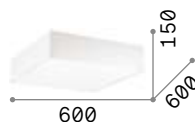

Ritz

Enameled metal base. PVC foil shade and lower diffuser panel covered with fabric.