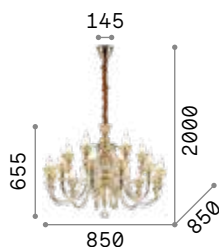

Strauss

Metal frame and details with gold finish. Blown clear glass arms. Amber crystal decorative elements. Velvet chain cover.

IP20

20,700 Kg / 0,4508 m³
E14 max 18 x 40W

€ 1400

140629 Gold

3000 K
430 lm

101248 € 2,50