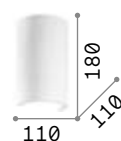

■ IP20

0,950 Kg / 0,0034 m³
G9 max 1x 40W

€ 45

214696 White