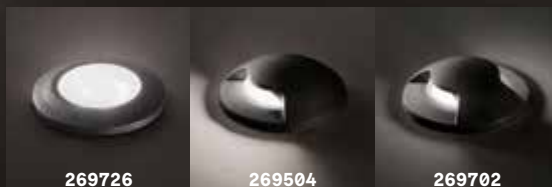

Way

Walkable recessed lamp. High-performance resin body and diffuser: resistant to corrosion, UV and to temperatures between -60° and +90°. Color: black.

LED Bulbs LED G9 2W 3000/4000 K included. Cod. **270104/270111**

IP67 INCLUDES

0,100 Kg / 0,0007 m³
G9 max 1x1,7W

€ 31

269726 ■ B 3000K
269733 ■ B 4000K

IP67 INCLUDES

0,080 Kg / 0,0007 m³
G9 max 1x1,7W

€ 31

269504 ■ B 3000K
269696 ■ B 4000K

IP67 INCLUDES

0,080 Kg / 0,0007 m³
G9 max 1x1,7W

€ 31

269702 ■ B 3000K
269719 ■ B 4000K

270104 3000K
€ 8,50
270111 4000K
€ 8,50

270104 3000K
€ 8,50
270111 4000K
€ 8,50

270104 3000K
€ 8,50
270111 4000K
€ 8,50