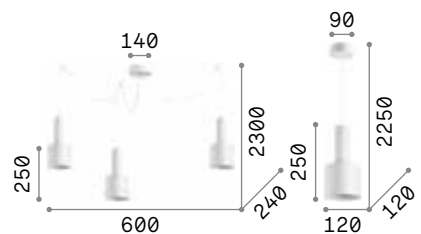

310589

310596

310602

Holly

Metal ceiling rose and diffusers with brushed brass finish or powder coated with white or black finish. Power cables coated with fabric.

IP20

IP20

2,740 Kg / 0,0254 m³
E27 max 3 x 60W