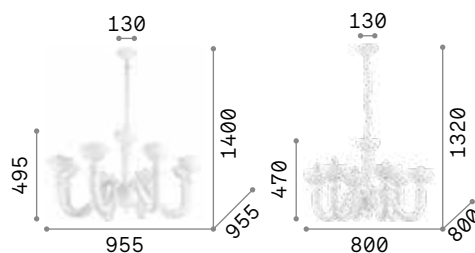

IP20

11,710 Kg / 0,1953 m³
E14 max 8 x 28W

€ 900

094007 White

3000 K
420 lm

101217 € 2,50

IP20

8,110 Kg / 0,1547 m³
E14 max 6 x 28W

€ 630

093994 White
140339 Black

3000 K
420 lm

101217 € 2,50

093994

140339