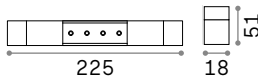

Weight	Volume	Control	Finish	Code	€
0,16 Kg	0,0005 m³	On-Off	White	286006	50
			Black	283111	50
		1-10V / DALI	White	289298	55
			Black	289304	55

MAIN CONNECTOR Required - 1 Kit x power source max 210 W