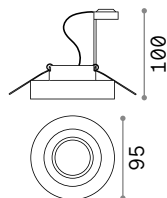

Blues

IP20 GLASS

Ⓜ 60 mm
0,281 Kg/0,0031 m³
Purchase Qty. 3 pieces

GU10 Not included - Recommended bulb 108292

Power	Finish	Code	€
max 50W	Clear	083254	24
	White	113999	24
	Smoky Grey	113982	24