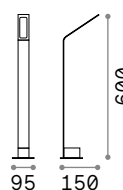

Powder coated die-cast aluminum body. Satin clear acrylic diffuser. Anthracite, coffee or black color.

LED LED source 3000/4000 K, 25.000 h life.

254388

326696

326689

1,100 Kg / 0,0127 m³
LED 6,5W / 670/730 lm