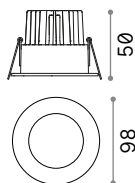

① 68 mm

0,220 Kg/0,0011 m³

LED COB Driver ON/OFF included

Power	Beam	Lumen	CCT	Finish	Code	€
8 W	38°	800 lm	3000 K	White	252025	77
				Black	252032	77