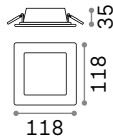

① 100 x 100 mm

0,270 Kg/0,0012 m³

LED SMD AND DRIVER Included

Power	Beam	Lumen	CCT	Finish	Code	€
10 W	110°	1200 lm	3000 K	White	123981	30