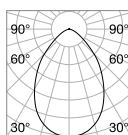

m	lx	øm
1	625	1,43
2	156	2,86
3	69	4,30
4	39	5,73
5	25	7,16