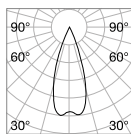

m	lx	Øm
1	3646	0,65
2	911	1,30
3	405	1,90
4	228	2,60
5	146	3,20