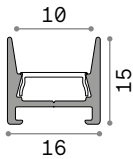

PROFILE 10 mm Mounting kit included - Not compatible with strip LED IP65

Length	Weight	Volume	Finish		Code	€
2000 mm	0,20 Kg	0,0015 m³	White		307145	25
			Black		296463	25