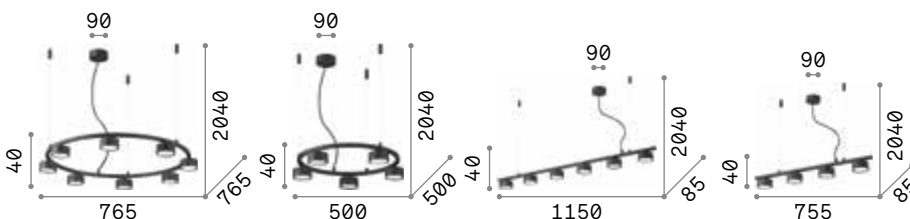

Minor

Powder coated metal frame. Pvc electrical wire. Replaceable LED sources.

LED Bulbs LED GX53 9W 3000 K included.
Cod. 123936