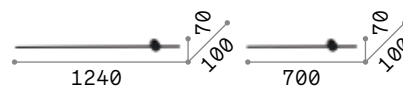

Essence

Powder coated aluminum base and body. Opal color acrylic diffuser. Indirect lighting emission. Color: white or black.

LED LED source 3000 K, 30.000 h life.

IP20	IP20
1,040 Kg / 0,0163 m³ LED 20W / 2650 lm € 240	0,800 Kg / 0,0205 m³ LED 12,5W / 1650 lm € 182
265575 White 285108 Black	285115 White 265643 Black