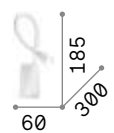

IP20

0,430 Kg / 0,0040 m³
LED 3W / 200 lm

€ 145

142708 ■ White
142692 ■ Black