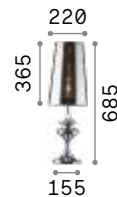

1,230 Kg / 0,0276 m³
E27 max 1x 60W

€ 126

032436 Chrome

3000 K
910 lm

119571 € 6,00