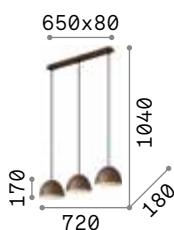

€ 200

132389 White

3000 K
900 lm

101354 € 8,00

Folk

Metal ceiling cup and diffuser with matt paint, available finishes: coffee. Corrugated enamelled internal parable. Power cable coated with fabric.

IP20

2,190 Kg / 0,0255 m³
E27 max 3 x 60W