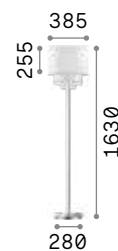

8,480 Kg / 0,2518 m³
E27 max 1x60W

€ 525

142616 White

3000 K
900 lm

101354 € 8,00

Opera

Chrome frame. PVC foil shade covered with metallic filaments. Cut crystal pendants.

Lamp with integrated switch.