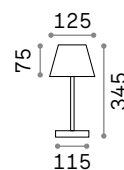

ON/OFF Lamp with integrated switch.

+ Lamp with dimmer.

Hand icon Lamp with touch dimmer.

Battery icon Lamp with rechargeable battery included. 14 hours life.

IP54

0,550 Kg / 0,0078 m³
LED 2,8W / 250 lm

€ 55