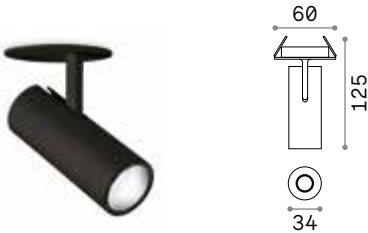

Play

Source	LED COB	LED life	30.000 h
Power	7W	Insulation class	II
Driver included	On/Off	IP	20
Drivers available	No	Material	Aluminum
CCT	3000 K	Warranty	5 years
CRI	≥90		

LED COB Driver ON/OFF included

Power	Beam	Lumen	CCT	Finish	Code	€
7W	17°	520 lm	3000 K	White	258270	60
				Black	268088	60

90° 355° 45 mm

0,220 Kg/0,0014 m³

Light beam: SPOT

m	lx	Øm
1	2632	0,31
2	658	0,63
3	292	0,94
4	164	1,30
5	105	1,60

CRI≥90 7W 17° 520lm 3000K