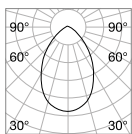

m	lx	øm
1	854	1,40
2	213	2,80
3	95	4,20
4	53	5,70
5	34	7,10