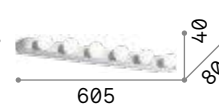

⚡ IP20

1,420 Kg / 0,0143 m³
E14 max 8x 40W

€ 128

159522 White
045634 Chrome

⚡ IP20

1,100 Kg / 0,0095 m³
E14 max 6x 40W

€ 100

159423 White
045627 Chrome
159508 Black
179681 Brass

💡 3000 K
420 lm
101217 € 2,50

💡 3000 K
420 lm
101217 € 2,50