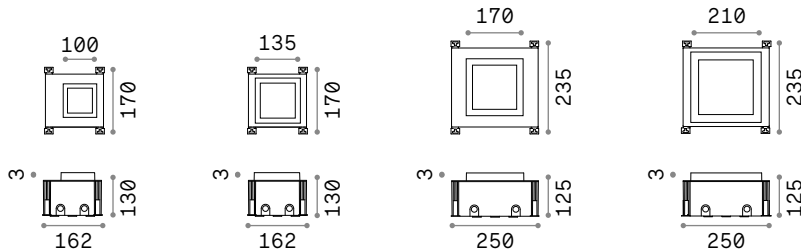

LED SMD BRIDGELUX Driver ON/OFF included

Measure	Weight	Volume	Power	Lumen	CCT	Finish		Code	€
100	1,100 Kg	0,0067 m³	6 W	620 lm	3000 K	Steel		325644	205 new
135	1,580 Kg	0,0080 m³	11 W	1250 lm	3000 K	Steel		325675	285 new
170	2,380 Kg	0,0141 m³	16 W	1750 lm	3000 K	Steel		325705	340 new
210	3,000 Kg	0,0168 m³	20 W	2700 lm	3000 K	Steel		325736	450 new