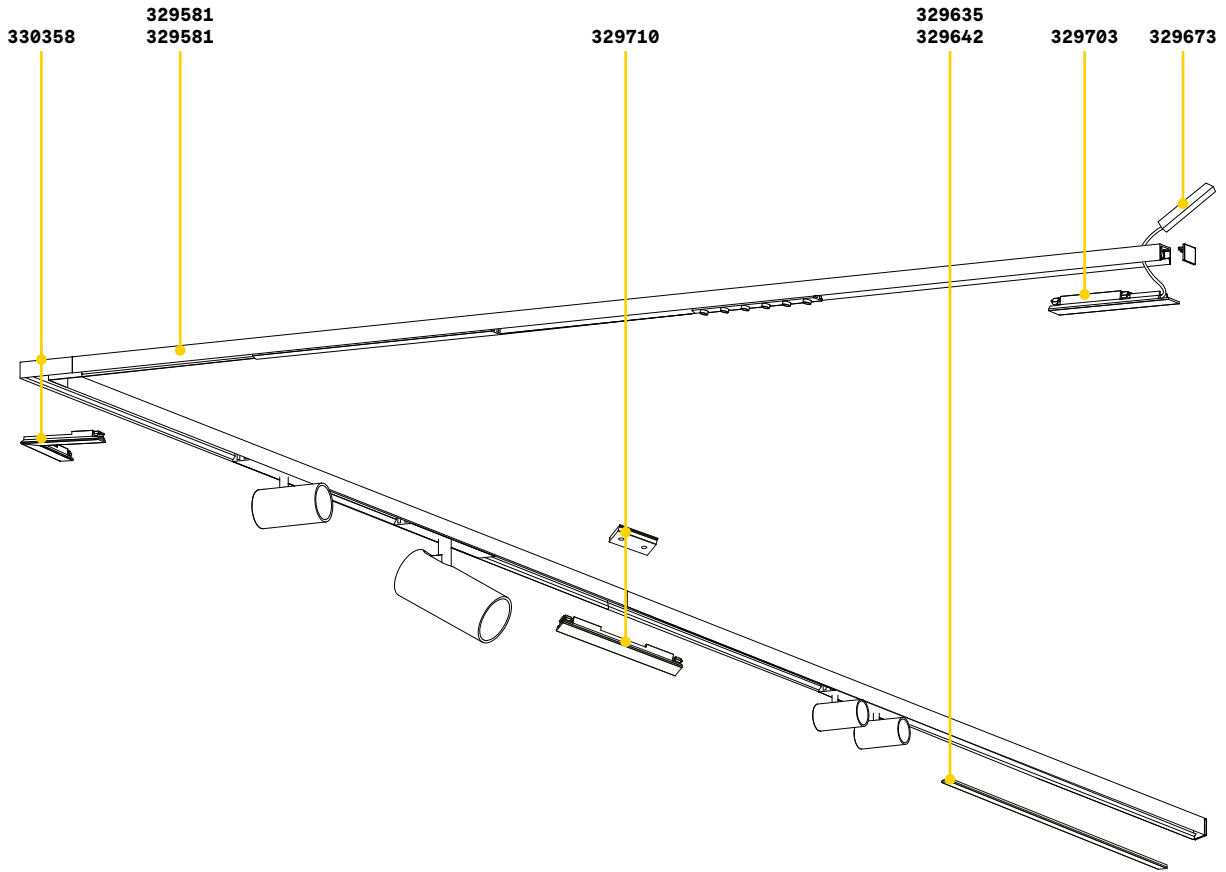

Stick - Assembly plans

BLINDED COVER