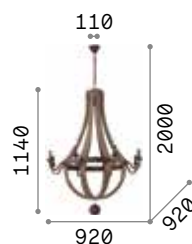

IP20

8,330 Kg / 1,0291 m³
E14 max 8 x 40W

€ 750

129709 Wood

3000K
470 lm

101224 € 2,50