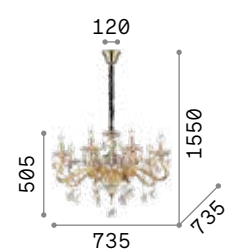

IP20

11,300 Kg / 0,1461 m³
E14 max 8 x 28W

€ 850

141053 Clear
087764 Gold

3000 K
430 lm

101248 € 2,50