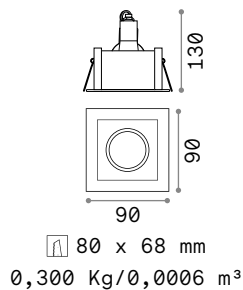

GU10 Not included - Recommended bulb 108292

Power	Finish		Code	€
max 50W	Aluminum		083223	18
	White		083230	18
	Ant. Brass		083247	18
	Chrome		083193	18
	Black		243849	18