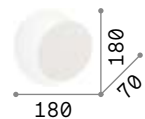

Powder coated metal body with gold or silver leaf finish. The diffuser can be reclined up to 90°.

LED LED source 3000 K, 30.000 h life.

238951

238975

238944

180

0,440 Kg / 0,0029 m³
LED 7,5W / 700 lm

€ 65