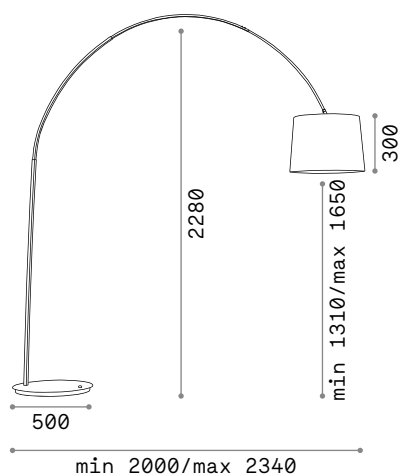

12,000 Kg / 0,0856 m³
E27 max 1x60W

€ 600

286686 ■ White
286662 ■ Chrome
286679 ■ Black

0,430 Kg / 0,0709 m³

€ 75

046723 ■ White
041742 ■ Chrome
046471 ■ Black

101347

3000 K
1020 lm

€ 8,00