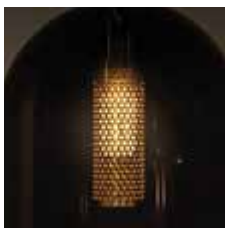

P. 346

P. 482

P. 520

Empire new

Gold plated metal frame and ceiling cap with magnetic closure without screws. Black PVC cable. Clear glass diffuser with gray shade.

LED Bulbs LED G9 4W 3000 K included.
Cod. **209043**