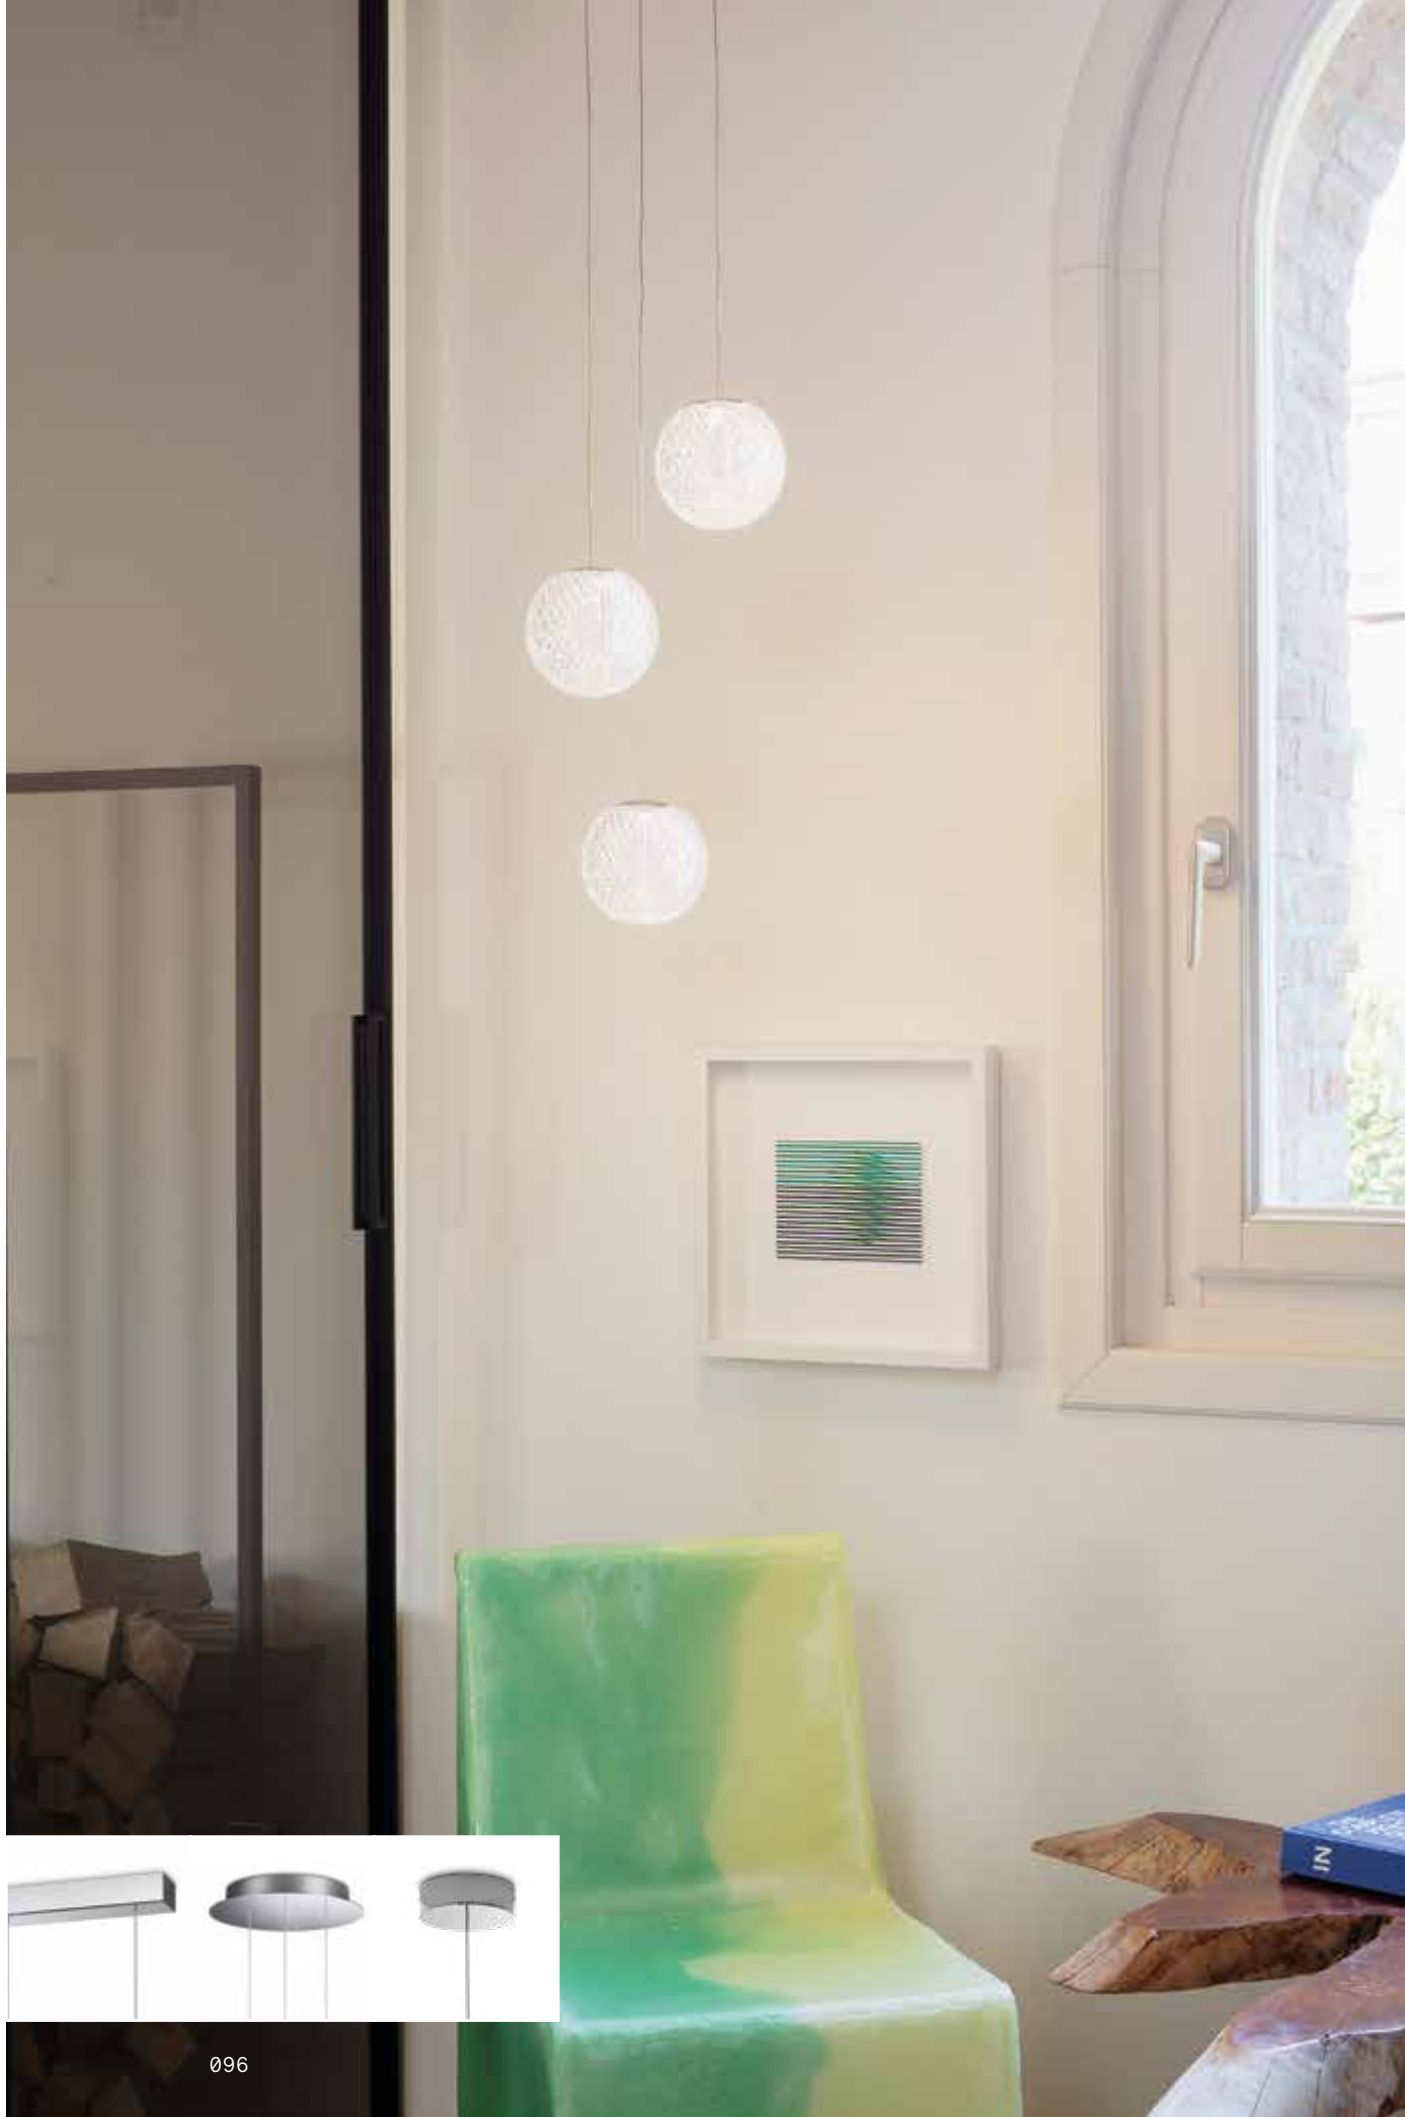

IP20

2,600 Kg / 0,0281m³
E27 max 1 x 60W

€ 150

092850 ■ Black

2200 K
440 lm
151694 € 6,00

Diamond **new**

Chromed metal ceiling cap. Clear Teflon cable. Clear acrylic diffusers with cut crystal processing effect.