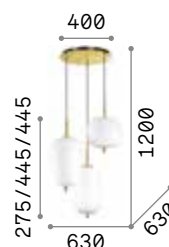

123899 € 6,00

Umile

Metal ceiling rose and decorative elements with satin gold finish. White acid-etched blown glass diffusers. Integrated LED.

LED LED source 3000 K, 20.000 h life.

IP20

8,600 Kg / 0,2150 m³
LED 60,2W / 5300 lm