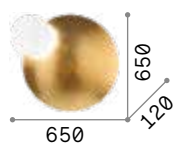

Eclissi

Metal frame with powder coated and golden leaf finish. By changing the position of the upper diffuser, the refraction of the light can be whiter or more golden.

LED LED source 3000 K, 17.500 h life.

IP20

5,600 Kg / 0,0615 m³
LED 30W / 2250 lm

€ 380

259062 ■ Gold