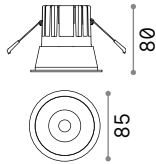

Game Trim Round

LED COB CREE Driver ON/OFF included - CRI ≥80

⌀ 75 mm
0,280 Kg/0,0011 m³

Power	Beam	Lumen	CCT	Finish	Code	€
11W	36°	1000 lm	2700 K	White	+ 285429	47
				Silver	+ 192284	47
		1100 lm	3000 K	White	+ 192291	47
				Black	+ 192277	47
				Gold	+ 192307	47
1250 lm	4000 K	White	+ 267975	47