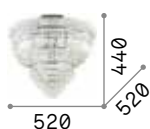

IP20

6,310 Kg / 0,1413 m³

E14 max 6 x 28W

€ 950

207186 **Chrome**
201016 **Brass**

3000 K
470 lm

101224 € 2,50