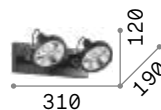

1,270 Kg / 0,0202 m³
GU10 max 4 x 50W

€ 265

200217 White
200255 Black

0,890 Kg / 0,0074 m³
GU10 max 2 x 50W

€ 145

200200 White
200248 Black

0,480 Kg / 0,0034 m³
GU10 max 1 x 50W

€ 75

200194 White
200231 Black

3000 K
800 lm

189031 € 15,00

3000 K
800 lm

189031 € 15,00

3000 K
800 lm

189031 € 15,00