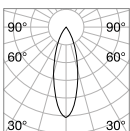

m	lx	øm
1	1958	0,55
2	489	1,10
3	218	1,70
4	122	2,20
5	78	2,80