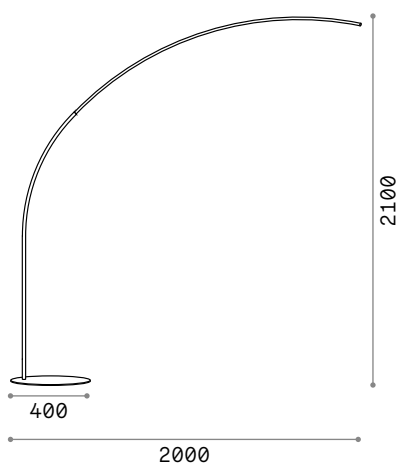

Comet new

Powder coated varnished metal base and body. Opal silicon diffuser. Touch switch integrated on the body. Pvc cable with driver and plug. Finishes: white, black.

LED LED source 3000 K, 20.000 h life.

Lamp with dimmer.

Lamp with touch dimmer.

Lamp with integrated switch.

3,800 Kg / 0,0574 m³
LED 30W / 2850 lm

€ 295

304649 White new
304168 Black new