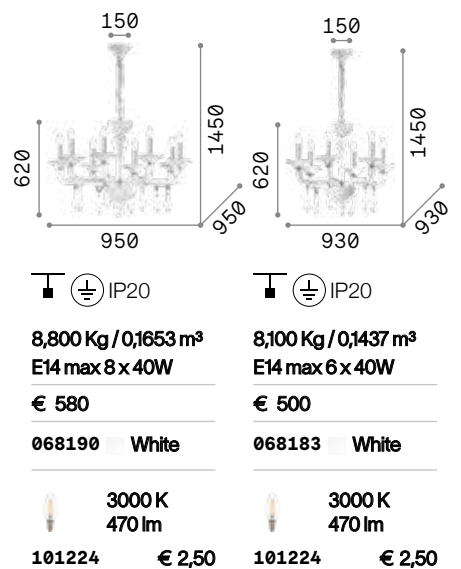

IP20

7,700 Kg / 0,1797 m³
E14 max 8 x 40W

€ 750

199382 Clear
199412 Amber

3000 K
480 lm

101200 € 2,50

Miramare

Blown and hand finished clear and white glass chandelier. Chrome metal bulb socket covers and details. Velvet chain cover.