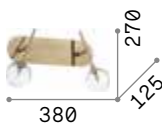

Maracas

Total metal frame with stain brass finish. Adjustable transparent blown glass diffusers.

Bulbs LED G4 2W 3000 K included.
Cod. 222257

■ □ IP20

0,550 Kg / 0,0049 m³
G4 max 2 x 2W

€ 138

200347 ■ Brass