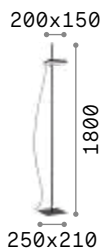

LED LED source 3000 K, 50.000 h life.

ON/OFF Lamp with integrated switch.

IP20

5,150 Kg / 0,0195 m³
LED 17W / 1950 lm

€ 196

321585 White new
305592 Black new

Futura

Articulated aluminum and plastic arm with PVC exposed wire. Adjustable LED diffuser and integrated switcher. Plug with power supply.