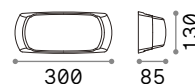

Felix

High performance resin body: resistant to corrosion caused by both atmospheric agents and chemical fertilizers, colors stabilized during UV rays treatment, thermal shock resistance from -60° to +90°C.

LED Bulbs LED E27 8W Goccia included in 123745 model. Settable CCT: 2700 K, 4000 K, 6500 K.

300 130