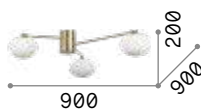

305486 € 6,00

Hermes new

Plated metal base and frame. White blown acid-etched glass diffusers. Available finishes: white or satin brass.

Bulbs LED G9 4W 3000 K included. Cod. **209043**

2,500 Kg / 0,0296 m³
G9 max 5 x 28W