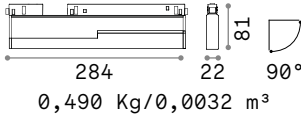

LED SMD SAMSUNG

Power	Beam	Lumen	CCT	Control	Finish		Code	€
7 W	110°	850 lm	3000 K	On-Off	White		282725	135
					Black		257839	135
				1-10V	White		303567	165
					Black		303550	165
				DALI	White		286129	185
					Black		286112	185