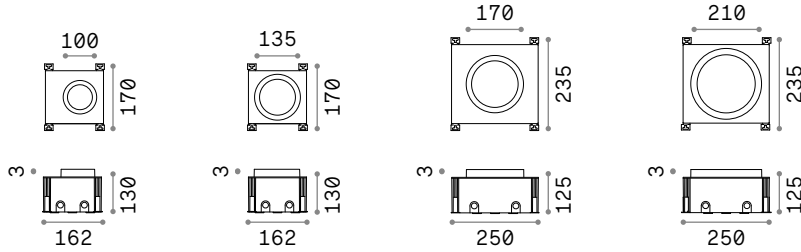

Taurus Wide

LED SMD BRIDGELUX Driver ON/OFF included

Measure	Weight	Volume	Power	Lumen	CCT	Finish		Code	€
∅100	1,100 Kg	0,0077 m³	6 W	620 lm	3000 K	Steel		325637	195 new
∅135	1,400 Kg	0,0091 m³	11 W	1250 lm	3000 K	Steel		325668	275 new
∅170	2,100 Kg	0,0137 m³	16 W	1750 lm	3000 K	Steel		325699	320 new
∅210	3,000 Kg	0,0183 m³	20 W	2700 lm	3000 K	Steel		325729	420 new