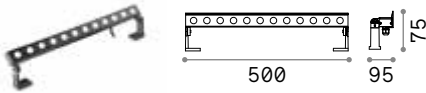

Thor new

Adjustable linear projector for surface installation with oblique light effect. Die-cast aluminum body, clear glass diffuser.

Integrated LED source, available in two lengths (500 mm and 1000 mm). Adjustability +/- 90° from the vertical, IP65 protection index, IK06 impact resistance, 3000 K or 4000 K color temperature, 24 Vdc power supply input; LED useful life 50.000 h. Optionally available with anti-glare visor.

PRO High-tech product with high quality materials, intended for professional use.

Source	LED SMD	LED life	50.000 h
Power	18W / 40W	Insulation class	III
Driver included	No	IP	65
Drivers available	On/Off	Material	Aluminum
MacAdam	SDCM 3		
CCT	3000 K/ 4000 K		
CRI	≥80		

LED SMD OSRAM Driver not included

1,490 Kg/0,0057 m³
Cable length 500 mm

Power	Beam	Lumen	CCT	Finish	Code	€
20 W	28°	2300 lm	3000 K	White	318523	215 new
				Anthracite	261331	215
	4000 K	White	322148	215 new		
		Anthracite	322131	215 new