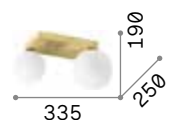

1,020 Kg / 0,0179 m³
G9 max 2 x 4W

€ 98

new 314815 ■ Gold new

3000 K
510 lm

305486 € 6,00

P. 443