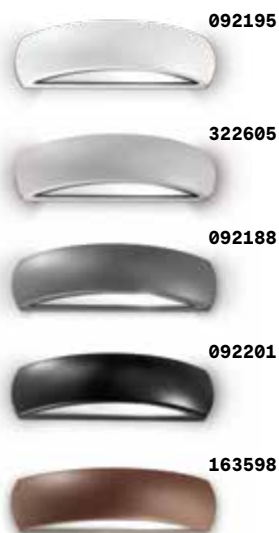

IP54

0,900 Kg / 0,0041 m³
E27 max 1x 60W

€ 70

092195 ■ White
322605 ■ Grey new
092188 ■ Anthracit.
092201 ■ Black
163598 ■ Coffee

4000 K
600 lm

151960 € 2,00