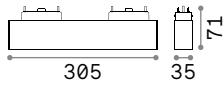

Arca Accent

LED SMD OSRAM UGR <13

Power	Beam	Lumen	CCT	Finish		Code	€
15W	35°	2000 lm	3000 K	Black	■	222929	170
		2100 lm	4000 K	Black	■	223001	170

0,440 Kg/0,0026 m³