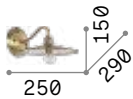

Cantina

Metal frame, diffuser and bulb socket cover, available with antique brass or copper finish. Electrical cable covered with fabric.

■  IP20

0,520 Kg / 0,0184 m³
E14 max 1x40W

€ 85

112695 ■ Copper
112626 ■ Ant. Brass