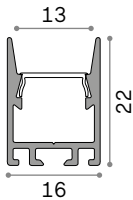

PROFILE 13 mm Mounting kit included - Not compatible with strip LED IP65

Length	Weight	Volume	Finish		Code	€
2000 mm	0,40 Kg	0,0021 m³	White		307152	29
			Black		296456	29