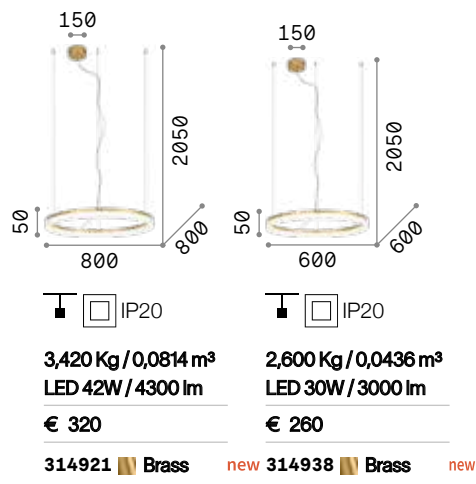

IP20

IP20

5,400 Kg / 0,1141 m³
LED 61W / 9100 lm

3,200 Kg / 0,0580 m³
LED 38W / 6200 lm

€ 800

€ 450

328003 White new 327990 White new
314037 Black new 314013 Black new

Gemini new

IP20

1,900 Kg / 0,0607 m³
LED 55W / 6100 lm

€ 390 On-Off / 500 Dali

253664	White	On-Off
304571	White	Dali/Push
269450	Black	On-Off
304588	Black	Dali/Push
269467	Brass	On-Off
304595	Brass	Dali/Push

IP20

1,500 Kg / 0,0354 m³
LED 48W / 5300 lm

LED LED source 3000 K, 30.000 h life.

Oracle Slim Round

Suspended lamp consisting of a thin matt white or black painted aluminum frame and opal polycarbonate diffuser. Available in four different sizes. Integrated LEDs; available in 3000 K and 4000 K color temperatures and ON-OFF or DALI/Push control; CRI ≥ 80; LED useful life 20.000 h; IP20 protection, insulation class II.