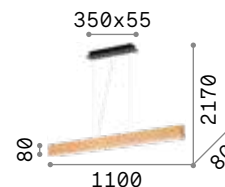

Craft

Matt black varnished metal ceiling cap. Natural wood body. Satin opal color polycarbonate diffuser. Clear PVC cable.

LED LED source 3000 K, 20.000 h life.