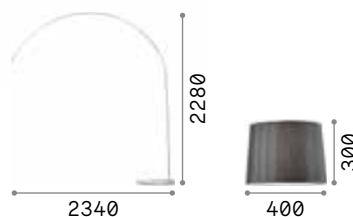

12,000 Kg / 0,0856 m³
E27 max 1x60W

€ 600

286686 ■ White
286662 ■ Chrome
286679 ■ Black

0,430 Kg / 0,0709 m³

€ 75

046723 ■ White
041742 ■ Chrome
046471 ■ Black

101347

3000 K
1020 lm

€ 8,00