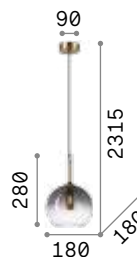

0,600 Kg / 0,0206 m³
G9 max 1x28W

€ 100

309811 Fade Chr.new

3000 K
510 lm
305486 € 6,00