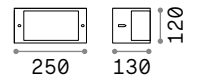

123769 Grey

123783 Black

4000 K
600 lm

151960 € 2,00

Rex-1 new

Powder coated die-cast aluminum body available in different colors: anthracite, white, coffee, grey or black. White acrylic diffuser.