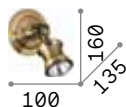

0,310 Kg / 0,0020 m³
LED 6W / 700 lm

€ 61

196688 White

P. 325

Barber

Total metal base, junction and bulb socket cover. Adjustable body. Available version antique brass.

LED Bulbs LED GU10 7W 3000 K included.
Cod. 123943