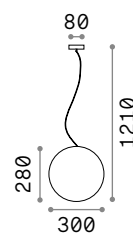

1,360 Kg / 0,0338 m³
E27 max 1x60W

€ 95

135991 White

151991 € 2,00