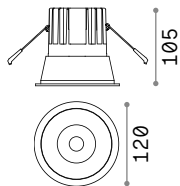

⌀ 110 mm
0,660 Kg/0,0033 m³

LED COB BRIDGELUX Driver ON/OFF included - CRI ≥90

Power	Beam	Lumen	CCT	Finish	Code	€
20W	24°	2350 lm	3000 K	White	+ 273174	90
				Black	+ 273167	90

Light beam: ACCENT

Light beam: SPOT