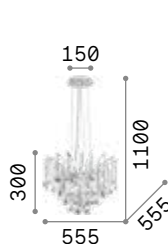

Octagonal and round cut crystal pendants. Pendant lamps with wires adjustable in length with an automatic device.

LED Bulbs LED G9 4W 3000 K included.
Cod. **209043**

6,550 Kg / 0,1347 m³
G9 max 8 x 40W