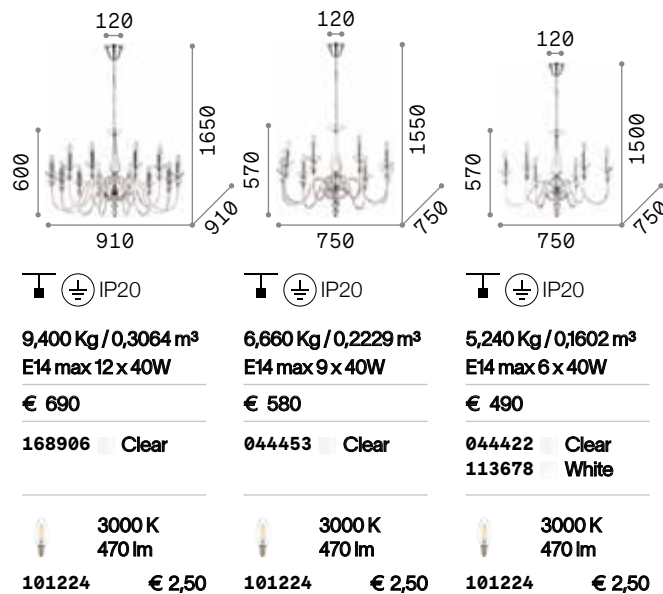

€ 750

044255 Clear
095615 Smoky Grey

3000 K
480 lm
101200 € 2,50

Doge

Hand-shaped blown clear or white glass chandelier. Chrome metal frame and details.

Danieli

Chrome or gold metal frame.
Amber or transparent blown glass
decorative elements. Velvet chain
cover.