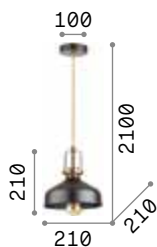

IP20

0,630 Kg / 0,0102 m³
E27 max 1x60W

€ 75

238104 White
249056 Black

3000 K
340 lm

101286 € 2,60