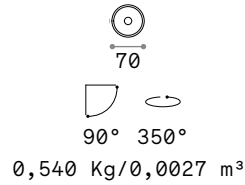

Fox 25W

LED COB BRIDGELUX Driver included

CRI ≥ 80

Power	Beam	Driver	Lumen	CCT	Finish	Code	€
25 W	35°	On-Off	2950 lm	3000 K	White	250458	60
					Black	250441	60
		1-10V/DALI	3050 lm	4000 K	White	267807	60
					Black	267791	60

CRI ≥ 90

Power	Beam	Driver	Lumen	CCT	Finish	Code	€	
25 W	35°	On-Off	2550 lm	3000 K	White	285405	60	
					Black	285399	60	
			1-10V	2700 lm	4000 K	White	322391	60 new
						Black	322377	60 new
				2550 lm	3000 K	White	302607	100
						Black	302591	100
		DALI	2550 lm	3000 K	White	302621	115	
					Black	302614	115	

Required	Beam	Driver	Finish	Code	€
No	15°		Clear	302768	5
No		On/Off	White	170145	27
No			Black	170152	27

LENS*

SINGLE CONNECTION

Light beam: ACCENT

m	lx	Øm
1	8140	0,61
2	2035	1,22
3	904	1,82
4	509	2,43
5	326	3,04

CRI ≥ 80 25W 35° 2950lm 3000K

* The optional lens must be ordered in concomitance with the product and will be mounted inside the product as replacement for the default one.