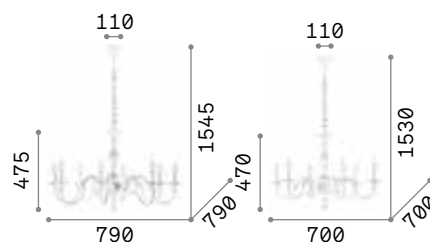

€ 400

012865 White
020822 Gold

3000 K
430 lm

101248 € 2,50

Justine

Metal ceiling rose and frame with casted arms. White matt varnish finish. Velvet chain cover.

IP20

4,550 Kg / 0,3281 m³
E14 max 8 x 40W