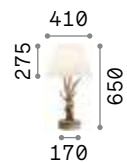

IP20

3,500 Kg / 0,1650 m³
E27 max 1x60W

€ 280

128207 Beige

3000 K
910 lm

119571 € 6,00

P. 240

P. 460