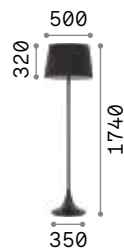

IP20

7,120 Kg / 0,1879 m³
E27 max 1x60W

€ 300

110233   White
032382   Chrome
110240   Black

3000 K
1020 lm

101347 € 8,00

P. 499