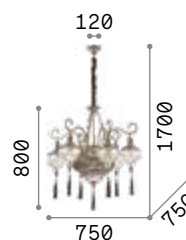

Harem

Antique brass metal body and embossed ornaments. Cut crystal set octagons. Blown light amber clear glass diffusers with tassels. Velvet chain cover.

IP20

8,550 Kg / 0,2571 m³
E27 max 9x 42W

€ 1150

116006 ■ Ant. Brass