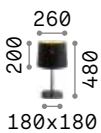

Nordik

Matt black varnished metal frame.
Golden PVC foil shade covered with
black fabric.

Lamp with integrated switch.

1,220 Kg / 0,0504 m³
E27 max 1x 60W

€ 115

161686 ■ Black

119571

€ 6,00