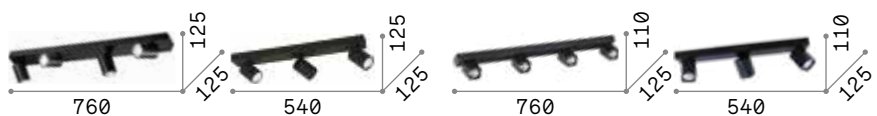

1,230 Kg / 0,0057 m³
GU10 max 4 x 35W
€ 185

1,080 Kg / 0,0041 m³
GU10 max 3 x 35W
€ 127

1,230 Kg / 0,0057 m³
GU10 max 3 x 35W
€ 195

1,080 Kg / 0,0041 m³
GU10 max 3 x 35W
€ 150

229089 White
229072 Black

229065 White
229058 Black

294827 White
321523 Black

new 294810 White new
new 321516 Black new

3000 K
540 lm
123943 € 3,50

3000 K
540 lm
123943 € 3,50

3000 K
540 lm
123943 € 3,50

3000 K
540 lm
123943 € 3,50