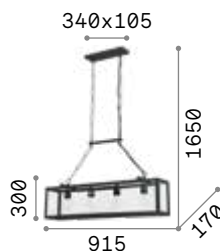

3000 K
510 lm

305486 € 6,00

P. 345

P. 497

Igor

Metal body with matt black enamel finish. Shade made of clear glass slabs.

IP20

8,810 Kg / 0,0941m³
E27 max 4 x 60W