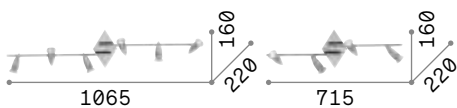

189031 € 15,00

3000 K
800 lm

189031 € 15,00

Alfa

Metal structure with satin white or satin nickel. Reflecting body is adjustable by rotation of the stem and inclination of the turning point.

LED Bulbs LED GU10 7W 3000 K included.
Cod. **123943**