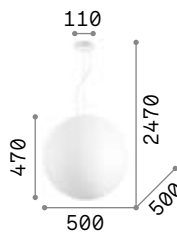

IP20

1,780 Kg / 0,1662 m³
E27 max 1x 25W

€ 360

226040 White

3000 K
950 lm

101330 € 7,50