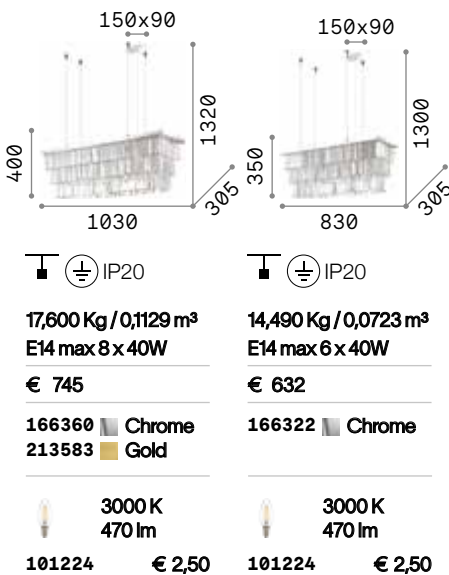

Chrome metal frame. Pendants composed of multi-shaped cut crystal beads and final drops. Suspension versions provided with steel cables adjustable in length.

3,320 Kg / 0,0351 m³
E14 max 5x40W

€ 350

008363 Chrome

 **3000 K**
510 lm

305486 € 6,00

Elisir

Metal frame. Cut crystals prisms decorative elements amber.

LED Bulbs LED G9 4W 3000 K included.
Cod. **209043**

Martinez

Chromed or golden metal frame.
Decorative elements with fob-chains composed of octagons and transparent cut-crystals bars.