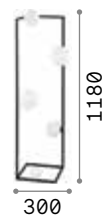

IP20

2,700 Kg / 0,1772 m³
G9 max 5 x 28W

€ 280

284309 ■ Black
284354 ■ Brass

3000 K
510 lm
305486 € 6,00