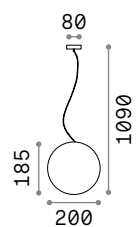

1,300 Kg / 0,0111 m³
E27 max 1x60W

€ 90

318837 White new

151960 € 2,00

P. 873