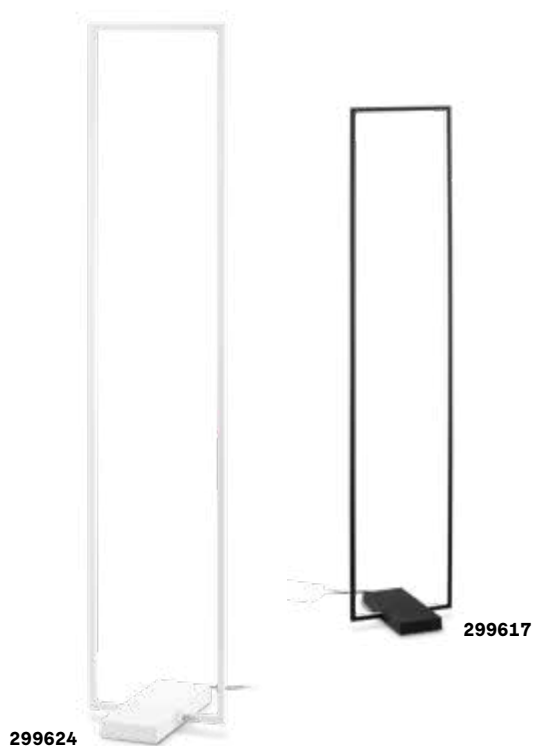

Frame new

Matt white or black varnished metal base and frame. Opal colour plastic diffusers. Direct light emission.

LED LED source 3000 K, 30.000 h life.

**ON
OFF** Lamp with integrated switch.

IP20

10,300 Kg / 0,0525 m³
LED 30W / 3000 lm