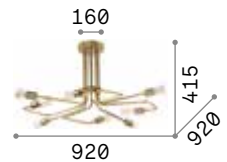

3000 K
510 lm

305486 € 6,00

Triumph

Metal base, arms and bulb socket cover with matt black or antiqued brass finishes.

242378

160313

IP20

3,270 Kg / 0,0454 m³
E27 max 8 x 60W