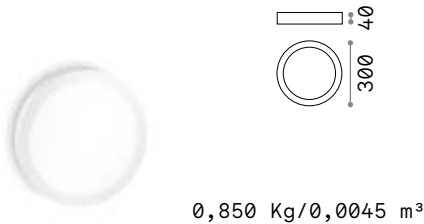

LED SMD Driver ON/OFF included

Power	Beam	Lumen	CCT	Finish		Code	€
25 W	110°	2600 lm	3000 K	White	☐	138619	50
			4000 K	White	☐	321738	50 new