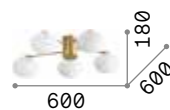

305486 € 6,00

Hermes new

Plated metal base and frame. White blown acid-etched glass diffusers. Available finishes: white or satin brass.

Bulbs LED G9 4W 3000 K included. Cod. **209043**

2,500 Kg / 0,0296 m³
G9 max 5 x 28W