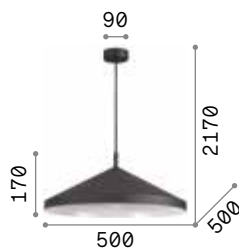

€ 20

307435 ■ White
288482 ■ Black

3000 K
900 lm
123899 € 6,00

Yurta

Powder coated metal ceiling rose and shade. Power cables coated with fabric. Colors: total white or black with white inside.

285146

281568