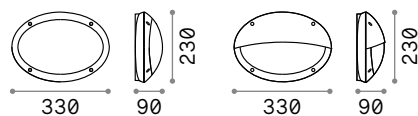

Medea

High performance resin body and diffuser: resistant to corrosion caused by both atmospheric agents and chemical fertilizers, colors stabilized during UV rays treatment, thermal shock resistance from -60° to +90°C.

0,800 Kg / 0,0109 m³
E27 max 1x23W

€ 23

096711 White
096704 Black

151991 € 2,00

0,800 Kg / 0,0109 m³
E27 max 1x23W

€ 23

096735 White
096728 Black

151991 € 2,00