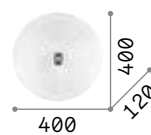

3,940 Kg / 0,0381 m³
E27 max 3 x 60W

€ 140

008608 Clear
140179 Amber

3000 K
430 lm

101279 € 2,60