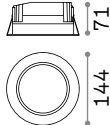

① 125 mm
0,630 Kg/0,0027 m³

LED SMD SAMSUNG Driver PHILIPS ON/OFF included

Power	Beam	Lumen	CCT	Finish	Code	€
15 W	87°	1750 lm	3000 K	White	193526	80
		1800 lm	4000 K	White	193410	80
20 W		2400 lm	3000 K	White	193533	85
		2500 lm	4000 K	White	193427	85