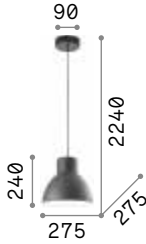

3000 K
340 lm

101286 € 2,60

Metro

Metal body and diffuser. Enameled white inside. Electrical cable adjustable in length.

0,970 Kg / 0,0261 m³

E27 max 1x60W

€ 70

139098 ■ Dark Grey