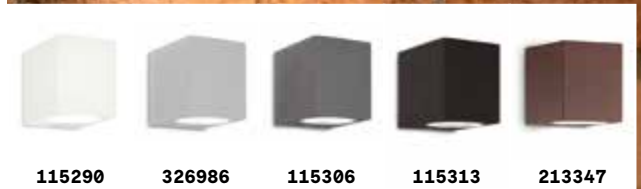

Up ^{new}

Powder coated die-cast aluminum body. Clear Pyrex glass diffusers. Available finishes: anthracite, white, coffee, grey or black.

0,520 Kg / 0,0019 m³
G9 max 2 x 15W

€ 58

115320 White
326993 Grey ^{new}
115337 Anthracit.
115344 Black
213354 Coffee

0,320 Kg / 0,0012 m³
G9 max 1 x 15W

€ 38

115290 White
326986 Grey ^{new}
115306 Anthracit.
115313 Black
213347 Coffee

4000 K
530 lm

307879 € 6,00

4000 K
530 lm

307879 € 6,00