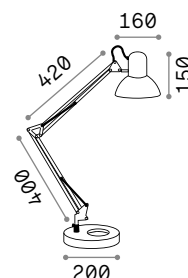

IP20

193991

265278

061191

2,450 Kg / 0,0111 m³
E27 max 1x 42W

€ 85

193991 White
265278 Black
061191 Black Copper

3000 K
340 lm
101286 € 2,60