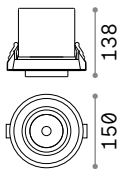

90° 360° 140 mm
1,160 Kg/0,0039 m³

LED COB PHILIPS Driver ON/OFF included - UGR <22

Power	Beam	Lumen	CCT	Finish	Code	€
30 W	38°	3000 lm	3000 K	White	248172	125
				Black	248196	125
		3250 lm	4000 K	White	267951	125
				Black	267944	125

DIMMABLE DRIVER* Optional

	Power	Output	Measure (LxHxW)	Code	€
1-10V / Push	36 W	750 mA	167 x 32 x 41 mm	248370	110
DALI / Push	36 W	700 mA	135 x 24 x 72 mm	248592	110

LENS

Model	Required	Beam	Code	€
Nova 12W	No	15°	244013	6
Nova 30W	No	15°	248608	12

Light beam: **ACCENT**