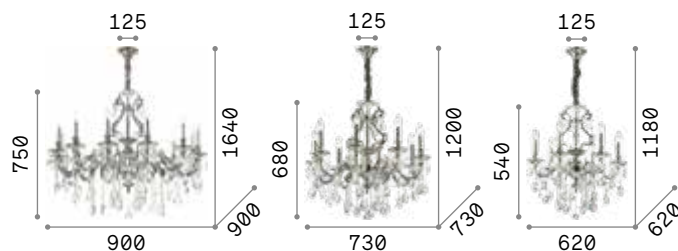

9,070 Kg / 0,2156 m³
E14 max 8 x 40W

€ 600

167244 Chrome
167398 Gold

3000 K
470 lm
101224 € 2,50

3000 K
470 lm
101224 € 2,50

3000 K
470 lm
101224 € 2,50

Gioconda

Casted metal body with gold or antique silver finish. Octagonal and round cut crystal pendants. Velvet chain cover.