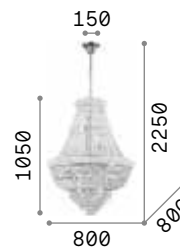

IP20

20,000 Kg / 0,8284 m³
E14 max 24 x 28W

€ 1650

243597 Chrome
243528 Brass

3000 K
470 lm

101224 € 2,50