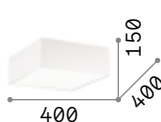

Wheel

Enamelled metal base and structure. Fireproof PVC foil shade, coated with fabric.

3,890 Kg / 0,1270 m³
E27 max 5 x 60W

€ 255

036021 White

123899 € 6,00

2,280 Kg / 0,0758 m³
E27 max 3 x 60W

€ 130

036014 White

123899 € 6,00

P. 194

Ritz

Enameled metal base. PVC foil shade and lower diffuser panel covered with fabric.

1,710 Kg / 0,0968 m³
E27 max 4 x 42W

€ 250

152912 White

123899 € 6,00

1,480 Kg / 0,0700 m³
E27 max 4 x 42W

€ 200

152899 White

123899 € 6,00

1,110 Kg / 0,0444 m³
E27 max 4 x 42W

€ 155

152875 White

123899 € 6,00