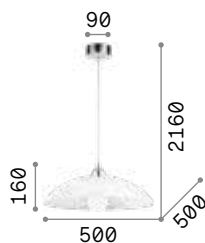

Lana

Transparent glass diffuser with silkscreen decorations inside and sandblasted outside. Chrome metal glass holders.

2,720 Kg / 0,0533 m³

E27 max 1x60W

€ 116

068169 White

101330

€ 7,50

P. 306