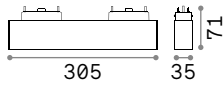

Arca Wide

LED SMD SAMSUNG

Power	Beam	Lumen	CCT	Finish		Code	€
13W	98°	1900 lm	3000 K	Black	■	222943	105
		2000 lm	4000 K	Black	■	223025	105

0,410 Kg/0,0025 m³