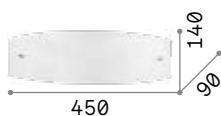

White acid-etched glass diffuser composed of one frontal and two side elements. Chrome glass holders.

■ □ ⊕ IP20

1,410 Kg / 0,0157 m³

E27 max 2 x 60W

€ 57

026558 White

101286 € 2,60

Tudor