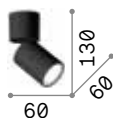

Toby

Powder coated die cast aluminum frame. Adjustable diffusers: they can be rotated or inclined. Colors: white or black.

LED Bulbs LED GU10 7W 3000 K included.
Cod. 123943

0,220 Kg / 0,0008 m³
GU10 max 1x 35W

€ 50

271538 ■ White
271545 ■ Black

3000 K
540 lm

123943 € 3,50