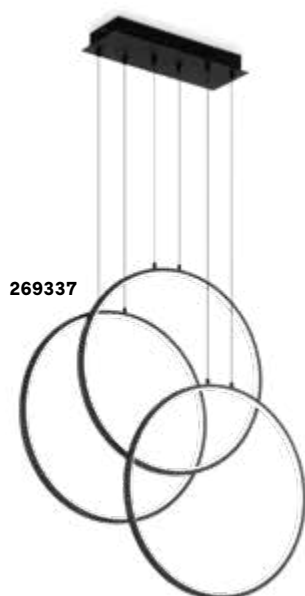

Frame

Matt white or black varnished metal base and frame. Opal colour plastic diffusers. Adjustable in length cables. Direct light emission.

LED LED source 3000 K, 30.000 h life.

IP20

3,500 Kg / 0,1050 m³
LED 82W / 7300 lm

€ 355

269351 White
269337 Black

IP20

4,270 Kg / 0,0689 m³
LED 80W / 9100 lm

€ 555

253596 White
269375 Black