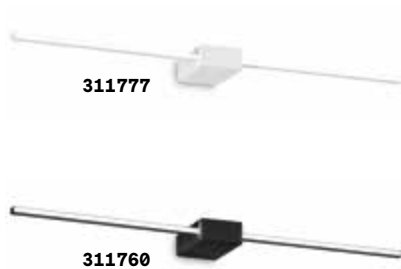

1150	750
IP20	IP20
0,600 Kg / 0,0168 m³ LED 20,5W / 1250 lm	0,520 Kg / 0,0112 m³ LED 13,5W / 870 lm
€ 130	€ 115

327945	White	new	311777	White	new
311784	Black	new	311760	Black	new