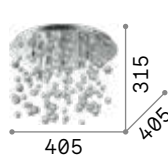

IP20

3,590 Kg / 0,0344 m³
G9 max 8 x 40W

€ 305

101170 White
022222 Chrome

3000 K
510 lm

305486 € 6,00