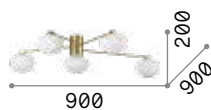

305486 € 6,00

Hermes new

Plated metal base and frame. White blown acid-etched glass diffusers. Available finishes: white or satin brass.

Bulbs LED G9 4W 3000 K included. Cod. **209043**

2,500 Kg / 0,0296 m³
G9 max 5 x 28W