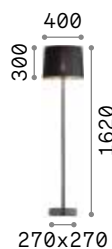

3,620 Kg / 0,0897 m³
E27 max 1x 60W

€ 240

161716 ■ Black

3000 K
1020 lm

101347

€ 8,00

P. 192

P. 450

P. 500