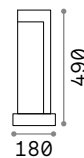

6,800 Kg / 0,0377 m³
LED 9W / 430/450 lm

€ 250

246994 ■ Granite 3000K
157856 ■ Granite 4000K