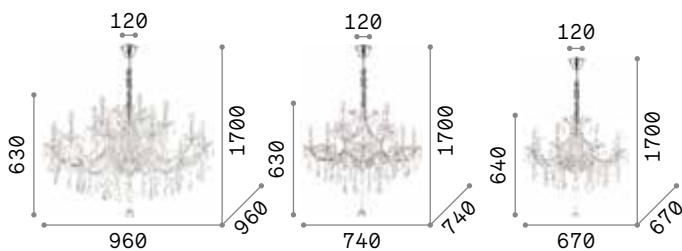

3000 K
470 lm

101224

€ 2,50

Napoleon

Chrome or gold metal frame. Blown glass and cut crystals decorative elements. Velvet chain cover.

167244

167398

IP20