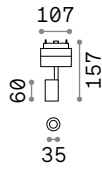

Arca Track

0,200 Kg/0,0015 m³

LED SMD CREE

Power	Beam	Lumen	CCT	Finish	Code	€
5W	34°	450 lm	3000 K	Black	222974	109
		490 lm	4000 K	Black	223056	109

LENS

Required	Beam	Code	€
No	20°	223087	8