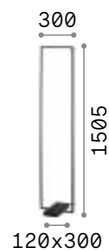

Frame new

Matt white or black varnished metal base and frame. Opal colour plastic diffusers. Direct light emission.

LED LED source 3000 K, 30.000 h life.

**ON
OFF** Lamp with integrated switch.

IP20

10,300 Kg / 0,0525 m³
LED 30W / 3000 lm