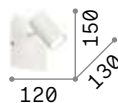

P. 324 P. 704

Spot

Metal base, frame and diffusers finished with matt varnish and chrome details. Adjustable diffusers. Available finishes: white or black.

0,610 Kg / 0,0060 m³
GU10 max 2x 50W

€ 52

156736 White
156743 Black