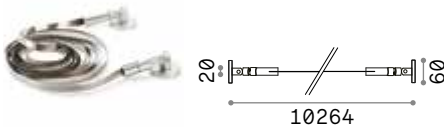

Length	Weight	Volume	Finish	Code	€
10000 mm	0,45 Kg	0,0029 m³	Steel	302270	165
			White	302287	165
			Black	302294	165