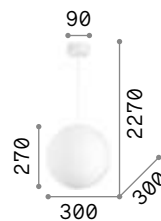

IP20

0,860 Kg / 0,0428 m³
E27 max 1x 25W

€ 110

226026 White

3000 K
950 lm

101330 € 7,50