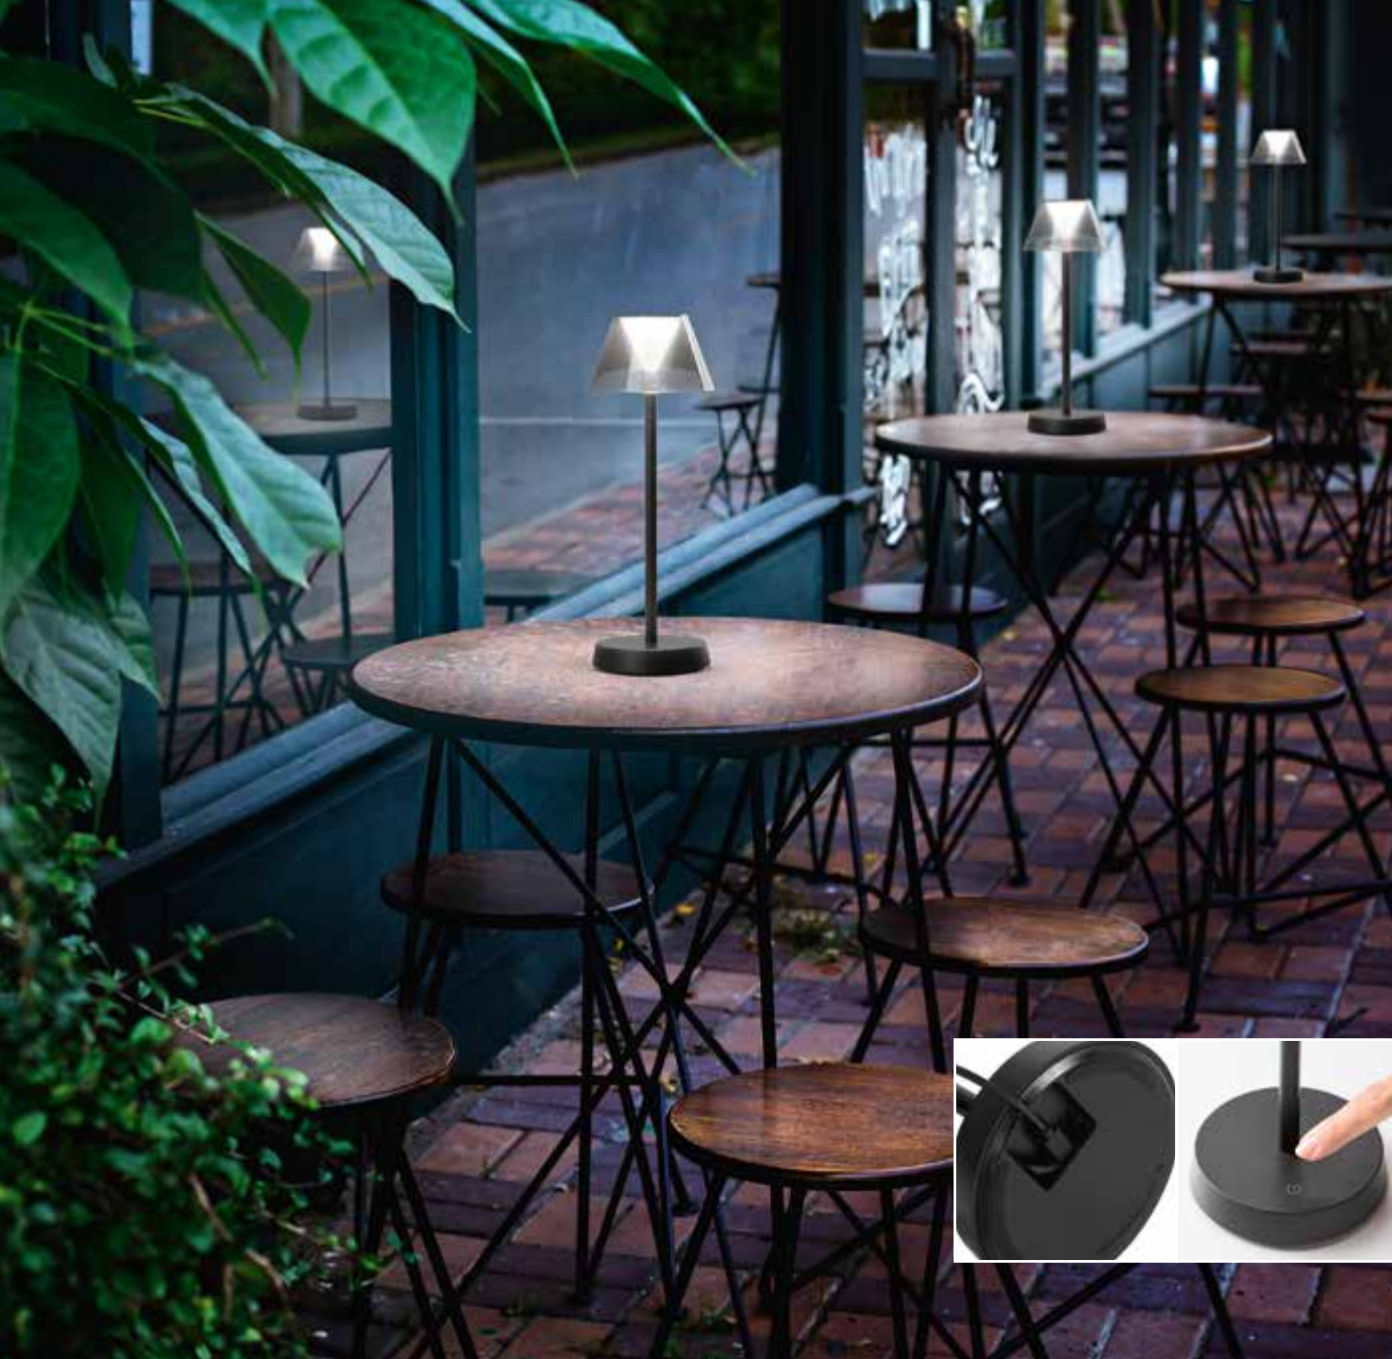

Lolita

Table lamp with rechargeable battery with white, grey, black or coffee finish. Plastic base. Metal frame. Plastic diffuser. The table lamp has 14 hours autonomy. Battery charging time 7 hours.

LED LED source 3000 K, 25.000 h life.

ON/OFF Lamp with integrated switch.

+ Lamp with dimmer.

Hand icon Lamp with touch dimmer.

Battery icon Lamp with rechargeable battery included. 14 hours life.

IP54

0,550 Kg / 0,0078 m³
LED 2,8W / 250 lm

€ 55

- 286723 White
- 286730 Grey
- 286716 Black
- 286747 Coffee