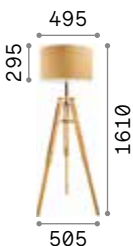

IP20

3,870 Kg / 0,1284 m³
E27 max 1x60W

€ 400

137827 Wood

3000 K
1020 lm

101347 € 8,00