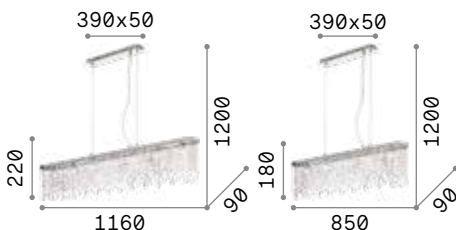

Giada

Chrome metal frame. Cut crystal pendants with octagonal elements and final icicles. Suspension lamps provided with steel cables adjustable in length.

LED Bulbs LED G9 4W 3000 K included.
Cod. **209043**

5,500 Kg / 0,0297 m³
G9 max 7x40W

€ 570

098739 Clear

3000 K
510 lm

305486 € 6,00

4,000 Kg / 0,0217 m³
G9 max 5x40W

€ 425

098722 Clear

3000 K
510 lm

305486 € 6,00