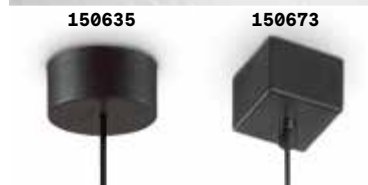

Sky

Plated metal ceiling cup and diffuser or with matt white or black varnish finish.

Bulbs LED GU10 7W 3000 K included.
Cod. 123943

126906 126913 259017

0,950 Kg / 0,0043 m³
GU10 max 1x28W

€ 96

126906 White
126913 Black
259017 Brass