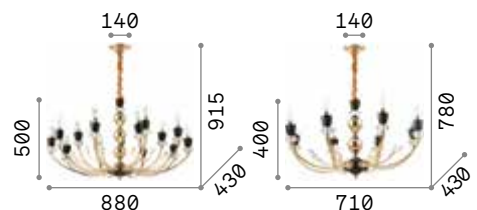

IP20

8,850 Kg / 0,2878 m³
E14 max 15 x 40W

€ 680

206639 Gold

3000 K
470 lm

101224 € 2,50

IP20

4,940 Kg / 0,1454 m³
E14 max 8 x 40W

€ 420

206622 Gold

3000 K
470 lm

101224 € 2,50