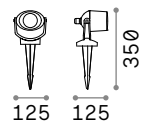

Elio

High performance resin body and diffuser: resistant to corrosion caused by both atmospheric agents and chemical fertilizers, colors stabilized during UV rays treatment, thermal shock resistance from -60° to +90°C. Adjustable diffuser.

LED Bulbs LED GU10 3,5W included.
Settable CCT: 2700 K, 4000 K.

120218

120201

IP66 INCLUSA

0,360 Kg / 0,0027 m³
GU10 max 1x6W

€ 82

120218 White
120201 Black

4000 K
430 lm
253497 € 3,00

P. 822