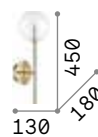

IP20

0,990 Kg / 0,0243 m³
G4 max 1x2W

€ 131

200132 Chrome
200149 Brass

3000 K
200 lm

222257 € 4,00

P. 102

P. 525