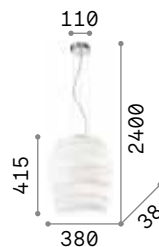

IP20

3,390 Kg / 0,0871 m³
E27 max 1x 60W

€ 280

001814 ■ White
001821 ■ Grey

3000 K
900 lm

101354 € 8,00

Karma

Chrome metal frame. White coated and acid-etched blown glass diffuser. Steel wires adjustable in length with automatic blocking mechanisms.