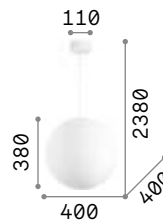

IP20

1,460 Kg / 0,0911 m³
E27 max 1x 25W

€ 225

226033 White

3000 K
950 lm

101330 € 7,50