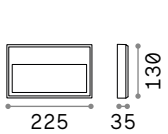

Febe ^{new}

Device for surface installation with die cast powder coated aluminum body. Clear tempered glass diffuser. Available finishes: anthracite or white.

LED LED source 3000/4000 K, 30.000 h life.

■ IP65

0,760 Kg / 0,0020 m³
LED 6W / 600/630 lm

€ 83

268347 White 3000K
322292 White 4000K ^{new}
250854 Anthracit. 3000K
322285 Anthracit. 4000K ^{new}