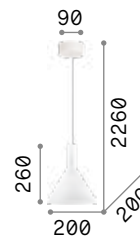

IP20

1,180 Kg / 0,0257 m³
E14 max 1x40W

€ 105

074337 White
074344 Black