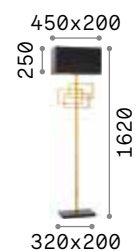

7,440 Kg / 0,1354 m³
E27 max 1x60W

€ 580

201122 Brass

3000 K
1020 lm

101347 € 8,00

P. 450

P. 500