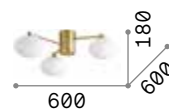

305486 € 6,00

Hermes new

Plated metal base and frame. White blown acid-etched glass diffusers. Available finishes: white or satin brass.

Bulbs LED G9 4W 3000 K included. Cod. **209043**

2,500 Kg / 0,0296 m³
G9 max 5 x 28W