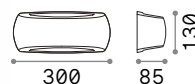

Felix

High performance resin body: resistant to corrosion caused by both atmospheric agents and chemical fertilizers, colors stabilized during UV rays treatment, thermal shock resistance from -60° to +90°C.

LED Bulbs LED E27 8W Goccia included in 123745 model. Settable CCT: 2700 K, 4000 K, 6500 K.

300 85