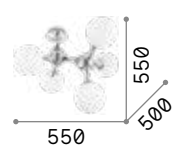

IP20

3,200 Kg / 0,1012 m³
E14 max 5 x 28W

€ 210

073712 White
241050 Brass

3000 K
480 lm

101200 € 2,50

P. 173