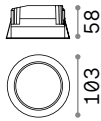

Basic Wide

① 90 mm
0,370 Kg/0,0017 m³

LED SMD SAMSUNG Driver PHILIPS ON/OFF included

Power	Beam	Lumen	CCT	Finish	Code	€
10 W	85°	1150 lm	3000 K	White	193519	65
		1200 lm	4000 K	White	193403	65