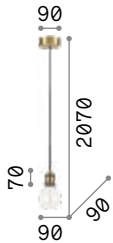

Frida

Metal ceiling cup and bulb socket cover with plated or matt varnish finish. Power cable coated with black fabric.

0,320 Kg / 0,0015 m³
E27 max 1x 60W

€ 40

- 139432 Chrome
- 139425 Black
- 122106 Copper
- 122083 Ant. Brass

2200 K
500 lm

151717 € 8,00 [P. 431](#)