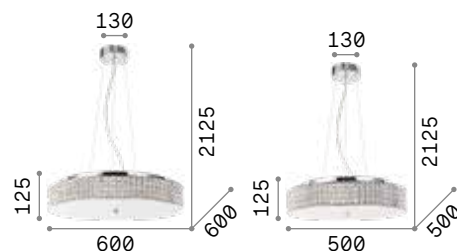

10,000 Kg / 0,1202 m³
G9 max 12 x 40W

€ 800

093062 Chrome

7,100 Kg / 0,0890 m³
G9 max 9 x 40W

€ 650

093048 Chrome

3000 K
510 lm

305486 € 6,00

3000 K
510 lm

305486 € 6,00

P. 356 P. 454 P. 510