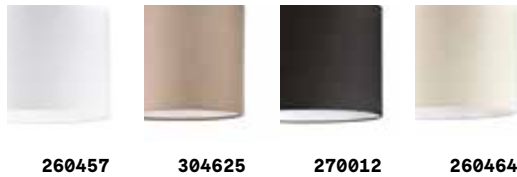

0,340 Kg / 0,0008 m³

€ 20

307435 White
288482 Black

3000 K
900 lm

123899 € 6,00

P. 196 P. 446 P. 504 P. 558

Set Up

Powder coated frames.
Lampshades in fireproof PVC covered with fabric. Lampshade colors: beige, dove grey, white or black.