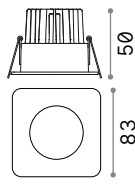

① 68 mm

0,240 Kg/0,0011 m³

LED COB Driver ON/OFF included

Power	Beam	Lumen	CCT	Finish	Code	€
8 W	38°	800 lm	3000 K	White	252049	77
				Black	252056	77

Light beam: ACCENT