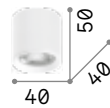

LED

LED source 3000/4000 K, 50.000 h life.

IP20

0,600 Kg / 0,0004 m³
LED 4W / 320/370 lm

€ 45

299419	White	3000K
306513	White	4000K
299402	Black	3000K
306520	Black	4000K