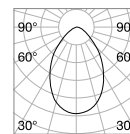

m	lx	øm
1	2419	1,40
2	605	2,80
3	269	4,20
4	151	5,70
5	97	7,10