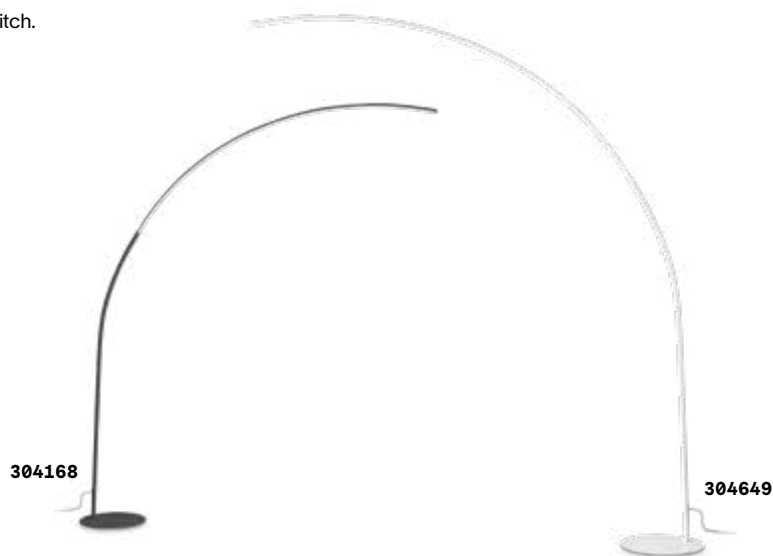

Comet new

Powder coated varnished metal base and body. Opal silicon diffuser. Touch switch integrated on the body. Pvc cable with driver and plug. Finishes: white, black.

LED LED source 3000 K, 20.000 h life.

Lamp with dimmer.

Lamp with touch dimmer.

Lamp with integrated switch.

3,800 Kg / 0,0574 m³
LED 30W / 2850 lm

€ 295

304649 White new
304168 Black new