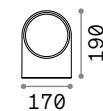

Iko

Powder coated die-cast aluminum body. Tempered and frosted clear glass up-and-down double diffuser. Available finishes: anthracite, white or grey.

018515

092218

018522

IP54

0,600 Kg / 0,0040 m³
E27 max 1x60W

€ 50

018522 White
092218 Grey
018515 Anthracit.

4000 K
600 lm

151960 € 2,00