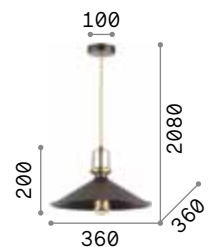

IP20

0,960 Kg / 0,0231 m³
E27 max 1x60W

€ 86

238210 White
249087 Black

3000 K
340 lm

101286 € 2,60