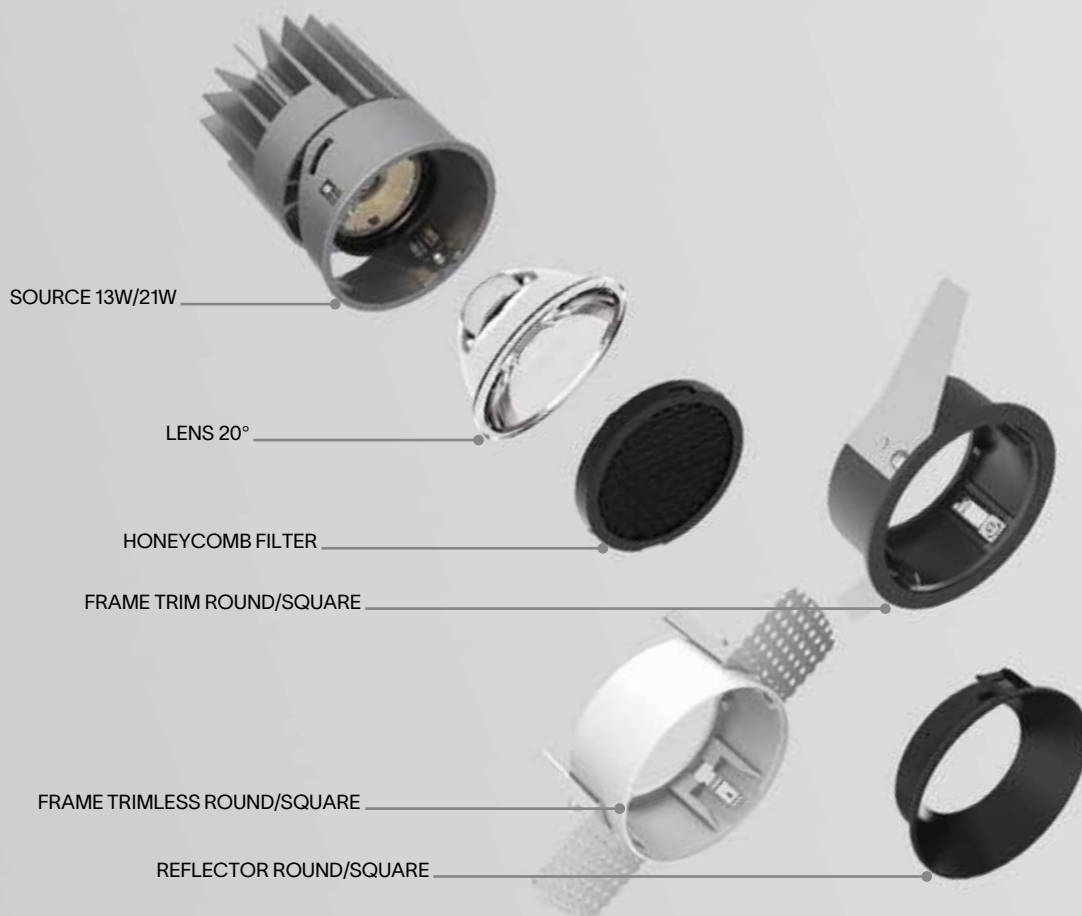

LENS 20°

FILTER HONEYCOMB

Required	Model	Finish	Code	€
No	13 W	Clear	323688	4 new
	21 W	Clear	323985	6 new
No	13 W	Black	323671	4 new
	21 W	Black	323961	6 new