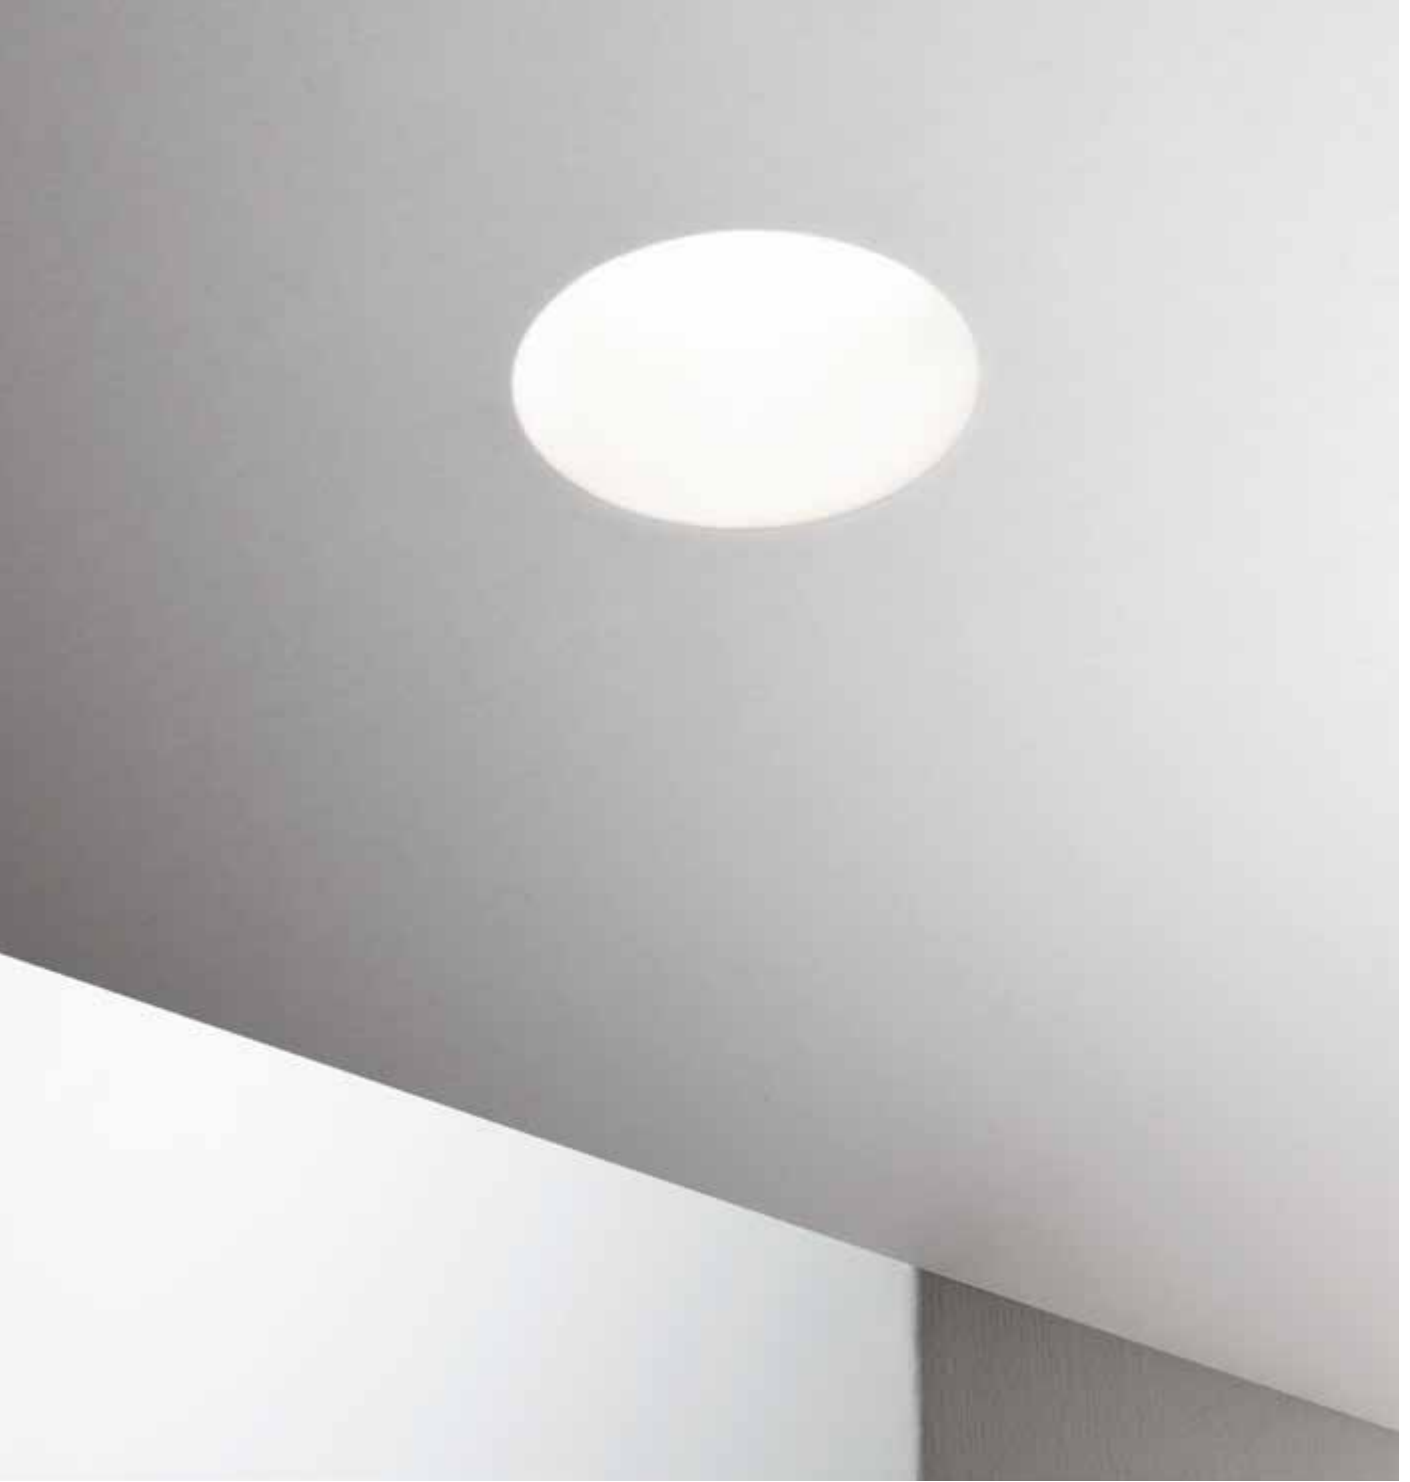

Glass diffuser

Power	Weight	Volume	Finish	Code	€
max 50W	0,430 Kg	0,0023 m ³	White	139029	15

Zephyr

□ IP20
 ✎ GYPSUM

□ 123 x 123 mm
 0,880 Kg/0,0032 m³

GU10 Not included - Recommended bulb 108292

Power	Finish		Code	€
max 35W	White	□	150284	15