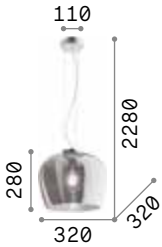

Blossom

Chrome metal frame and ceiling cup.
Clear blown glass diffuser with amber
or smoky finish. Clear PVC power
cable.