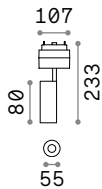

0,460 Kg/0,0030 m³

LED COB CITIZEN

Power	Beam	Lumen	CCT	Finish	Code	€
14W	36°	1550 lm	3000 K	Black	222967	140
		1650 lm	4000 K	Black	223049	140

LENS

Required	Beam	Code	€
No	18°	223094	8