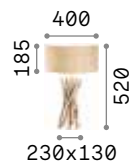

Metal frame. Natural wood decorative arms. PVC foil diffusers coated with canvas fabric.

Lamp with integrated switch.

P. 241

P. 554

IP20

2,450 Kg / 0,0709 m³
E27 max 1x60W

€ 220

129570 ■ Wood