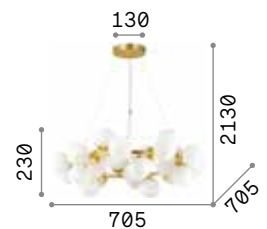

IP20

4,930 Kg / 0,2034 m³
G9 max 25 x 15W

€ 1100

208398 White

3000 K
510 lm
305486 € 6,00