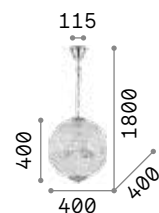

8,340 Kg / 0,1260 m³
G9 max 6 x 40W

€ 720

092911 Chrome

3000 K
510 lm
305486 € 6,00