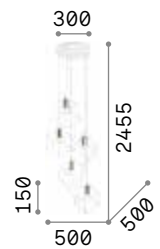

IP20

1,260 Kg / 0,0169 m³
E27 max 1x60W

€ 95

205281 Coffee

2200 K
500 lm

151717 € 8,00

Ice

Matt white or black varnished metal ceiling rose and frame. Metal bulb socket cover with satin brass finish. PVC power cable.