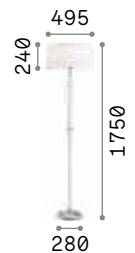

IP20

8,480 Kg / 0,2518 m³
E27 max 1x60W

€ 525

142616 White

3000 K
900 lm

101354 € 8,00