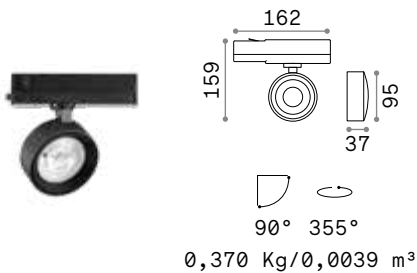

Pov

Source	LED COB	CCT	3000 K
Power	22W	CRI	≥95
Driver included	On/Off	LED life	30.000 h
Drivers available	No	Insulation class	II
Track	Three-phase (standard Eutrac)	IP	20
MacAdam	SDCM 3	Material	Aluminum
		Warranty	5 years

LED COB CREE Driver PHILIPS ON/OFF included

Power	Beam	Lumen	CCT	Finish	Code	€
22 W	36°	2000 lm	3000 K	White	296340	135
				Black	296333	135