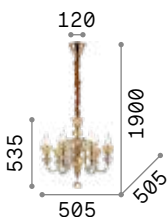

Impero

Cast metal frame with silver antique-like finish. Cut crystal decorative elements. Velvet chain cover.

IP20

7,500 Kg / 0,0454 m³
E14 max 8 x 40W

€ 850

014395 Silver

3000 K
470 lm

101224 € 2,50

IP20

5,000 Kg / 0,0340 m³
E14 max 6 x 40W

€ 550

002408 Silver

3000 K
470 lm

101224 € 2,50

Strauss

Metal frame and details with gold finish. Blown clear glass arms. Amber crystal decorative elements. Velvet chain cover.

IP20

20,700 Kg / 0,4508 m³
E14 max 18 x 40W

€ 1400

140629 Gold

3000 K
430 lm

101248 € 2,50

IP20

14,930 Kg / 0,3414 m³
E14 max 12 x 40W

€ 1050

140612 Gold

3000 K
430 lm

101248 € 2,50

IP20

7,410 Kg / 0,1420 m³
E14 max 6 x 40W

€ 575

140605 Gold

3000 K
430 lm

101248 € 2,50

P. 459