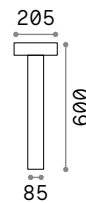

IP44

2,560 Kg / 0,0273 m³
G9 max 4 x 15W

€ 145

- 153209   White
- 326900   Grey new
- 153193   Anthracit.
- 326917   Black new
- 316048   Coffee new

4000 K
530 lm
307879 € 6,00