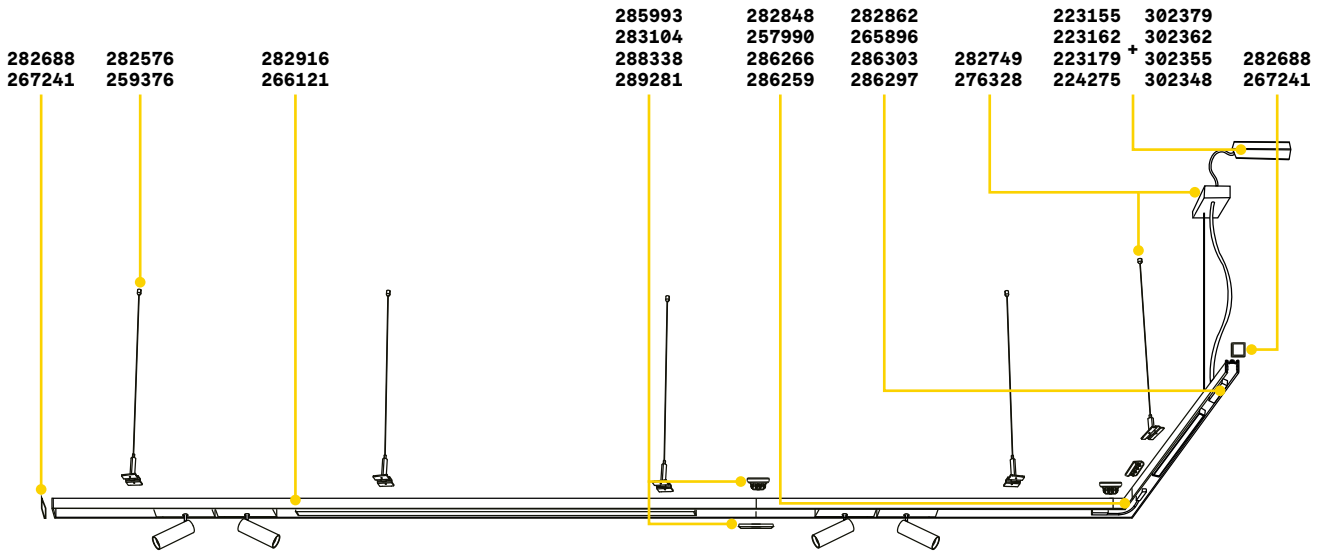

Ego - Assembly plans

PROFILE LOW

Ego - High

TRACK HIGH No mounting kit required, direct ceiling installation
Maximum length per power source: 25 meters

Length	Weight	Volume	Finish	Code	€
1000 mm	0,80 Kg	0,0023 m ³	White	282886	62
			Black	258027	62
2000 mm	1,60 Kg	0,0046 m ³	White	282893	125
			Black	266145	125