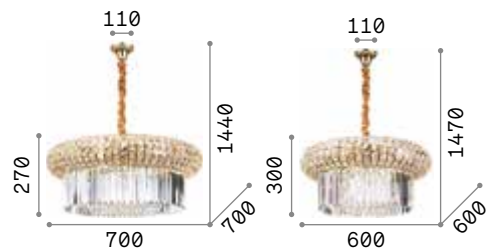

3000 K
510 lm

305486 € 6,00

P. 356 P. 454 P. 510

Nabucco

Metal frame with gold finish. Clear cut crystals decorative elements: square shaped in the upper part, diamond shaped in the lower part. Velvet chain cover.