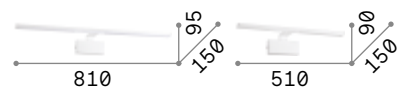

■ □ IP20

0,660 Kg / 0,0264 m³
LED 18W / 2250 lm

€ 165

225029 **White**
224992 **Chrome**
225005 **Brass**

■ □ IP20

0,650 Kg / 0,0162 m³
LED 12,5W / 1450 lm

€ 125

224985 **White**
224930 **Chrome**
224954 **Brass**