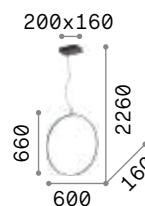

IP20

1,060 Kg / 0,0384 m³
LED 33W / 3550 lm

€ 255

291376 ■ Black