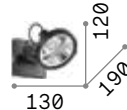

1,270 Kg / 0,0202 m³
GU10 max 4 x 50W

€ 265

200217 White
200255 Black

0,890 Kg / 0,0074 m³
GU10 max 2 x 50W

€ 145

200200 White
200248 Black

0,480 Kg / 0,0034 m³
GU10 max 1 x 50W

€ 75

200194 White
200231 Black

3000 K
800 lm

189031 € 15,00

3000 K
800 lm

189031 € 15,00

3000 K
800 lm

189031 € 15,00