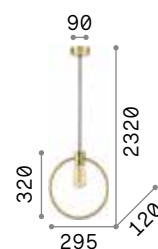

IP20

0,570 Kg / 0,0100 m³
E27 max 1x70W

€ 120

207841 Brass

2200 K
330 lm
151700 € 4,60