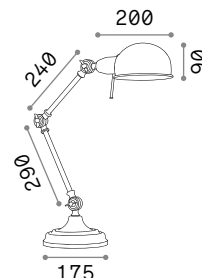

Truman

Matt white, grey or black painted metal structure and diffuser. Adjustable jointed arm with antique brass metal joints. Diffuser white enamelled on the inner side. Cable is covered with vintage fabric in white or black colour.

Lamp with integrated switch.

IP20

2,380 Kg / 0,0283 m³
E27 max 1x60W

€ 85

145198 ■ White
145204 ■ Grey
145211 ■ Black

3000 K
430 lm

101279 € 2,60