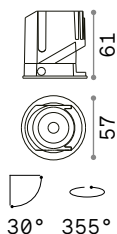

0,400 Kg/0,0003 m³

LED COB CITIZEN Required - Driver TRIDONIC ON/OFF included

Power	Beam	Lumen	CCT	Finish	Code	€
13 W	36°	1000 lm	3000 K	Black	279602	50

DIMMABLE DRIVER* Optional

	Power	Output	Measure (LxHxW)	Code	€
1-10V / Push	20 W	350 mA	108x22x52 mm	287867	75
DALI / Push	20 W	350 mA	120x29x51 mm	287874	80