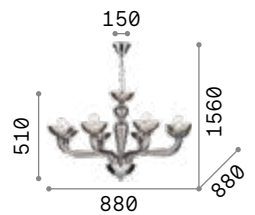

IP20

9,210 Kg / 0,1592 m³
E14 max 8 x 40W

€ 750

044255 Clear
095615 Smoky Grey

3000 K
480 lm
101200 € 2,50