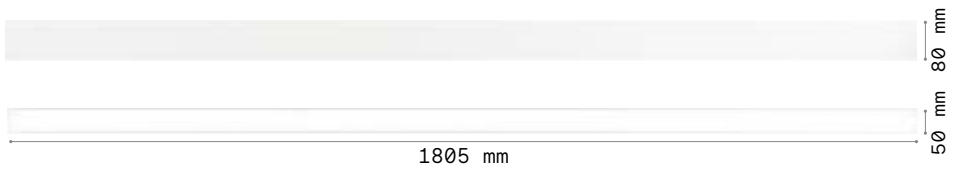

Fluo Bi-Emission 1800