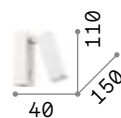

LED LED source 3000 K, 30.000 h life.

ON OFF Lamp with integrated switch.

142586

142579

IP20

0,320 Kg / 0,0025 m³
LED 3W / 145 lm

€ 100

142586 ■ White
142579 ■ Black