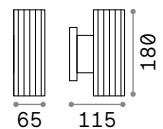

IP44

0,610 Kg / 0,0016 m³
GU10 max 2 x 28W

€ 40

129457 ■ White
129440 ■ Grey
129433 ■ Black

4000 K
430 lm
253497 € 3,00