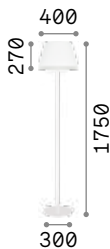

10,010 Kg / 0,1145 m³
E27 max 2x 60W

€ 260

111452 ■ White

3000 K
900 lm

123899

€ 6,00

P. 193