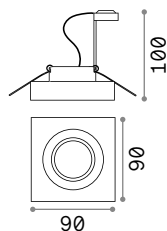

Power	Finish	Code	€
max 50W	Clear	083254	24
	White	113999	24
	Smoky Grey	113982	24

Ⓜ 60 mm
 0,340 Kg/0,0012 m³
Purchase Qty. 3 pieces

GU10 Not included - Recommended bulb 108292

Power	Finish	Code	€
max 50W	Clear	114019	24