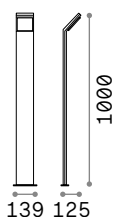

Style new

Powder coated aluminum body.
Opal color plastic shade. Integrated
LED source. Available finishes:
anthracite, white, coffee, grey or
black.

LED LED source 3000/4000 K, 30.000 h
life.

IP54

1,680 Kg / 0,0239 m³
LED 9W / 1050 / 1100 lm

€ 190

318707	White	3000K	new	209906	Anthracit.	4000K
322483	White	4000K	new	322230	Black	3000K
322384	Grey	3000K	new	322216	Black	4000K
322353	Grey	4000K	new	322452	Coffee	3000K
246871	Anthracit.	3000K		322438	Coffee	4000K