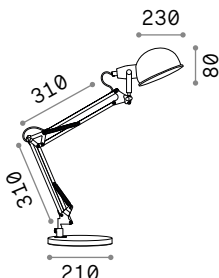

Johnny ^{new}

Matt varnished or plated metal frame and diffuser. Jointed arm with tightening knobs. Adjustable diffuser white inside. Black PVC cable with switch. Finishes: black, satin nickel, antique brass.

Lamp with integrated switch.

IP20

2,400 Kg / 0,0109 m³
E14 max 1x25W

€ 110

313351 ■ Nickel ^{new}
313344 ■ Black ^{new}
313368 ■ Ant. Brass ^{new}

3000 K
480 lm

101200 € 2,50