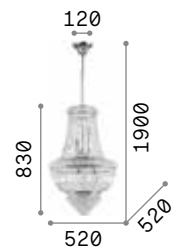

IP20

9,170 Kg / 0,2859 m³
E14 max 10 x 28W

€ 1050

215969 Chrome
207216 Brass

3000 K
470 lm

101224 € 2,50