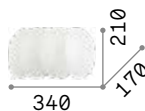

305486 € 6,00

Ovalino

Diffuser composed of circular
elements created from curved and
acid-etched glass sheet.

1,800 Kg / 0,0563 m³
E27 max 2x60W

€ 125

038025 White

3000 K
340 lm

101286 € 2,60