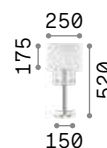

€ 6,00

Opera

Chrome frame. PVC foil shade covered with metallic filaments. Cut crystal pendants.

Lamp with integrated switch.

IP20

1,750 Kg / 0,0392 m³
E27 max 1x60W

€ 145

068305 White