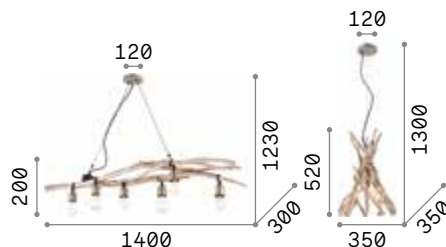

IP20

4,500 Kg / 0,1402 m³
E27 max 6x60W

€ 430

180922 Wood

2200 K
370 lm

151687 € 4,60

IP20

1,240 Kg / 0,0599 m³
E27 max 1x60W

€ 315

129600 Wood

2200 K
370 lm

151687 € 4,60