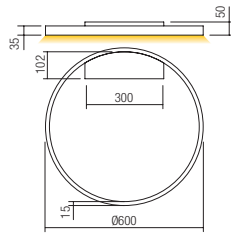

Led type	SMD LED 2835 403 pcs x 0,07W	
Power	30W	
Input	220V-240V, 50/60Hz	
Color temperature	3000K	4000K
Lumen source	4080 lm	4200 lm
Lumen system	White: 1950 lm Gold: 1950 lm Black: 1657 lm	White: 2040 lm Gold: 2040 lm Black: 1754 lm

CRI 80
Dimmable (3 step)
CE IP20

	art. 01-2839	Sand White	3000K
	art. 01-2843	Sand Black	3000K
	art. 01-2841	Matt Gold	3000K
	art. 01-2840	Sand White	4000K
	art. 01-2844	Sand Black	4000K
	art. 01-2842	Matt Gold	4000K