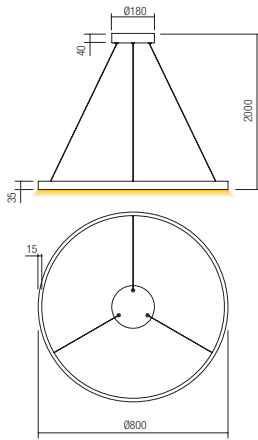

Led type	SMD LED 2835 288 pcs x 0,17W	
Power	50W	
Input	220V-240V, 50/60Hz	
Color temperature	3000K	4000K
Lumen source	6800 lm	7000 lm
Lumen system	White: 3250 lm Gold: 3250 lm Black: 2795 lm	White: 3400 lm Gold: 3400 lm Black: 2992 lm

CRI 80
Dimmable (3 step)
CE IP20

- art. **01-2905** Sand White 3000K
- art. **01-2909** Sand Black 3000K
- art. **01-2907** Matt Gold 3000K
- art. **01-2906** Sand White 4000K
- art. **01-2910** Sand Black 4000K
- art. **01-2908** Matt Gold 4000K