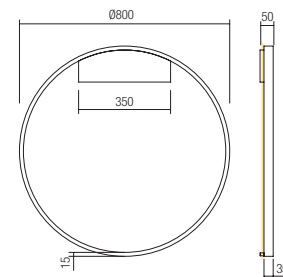

Led type	SMD LED 2835 216 pcs x 0,17W	
Power	37W	
Input	220V-240V, 50/60Hz	
Color temperature	3000K	4000K
Lumen source	5032 lm	5180 lm
Lumen system	White: 2405 lm Gold: 2405 lm Black: 2045 lm	White: 2516 lm Gold: 2516 lm Black: 2132 lm

CRI 80
Dimmable (3 step)

CE IP20

- art. **01-2827** Sand White 3000K
- art. **01-2831** Sand Black 3000K
- art. **01-2829** Matt Gold 3000K
- art. **01-2828** Sand White 4000K
- art. **01-2832** Sand Black 4000K
- art. **01-2830** Matt Gold 4000K