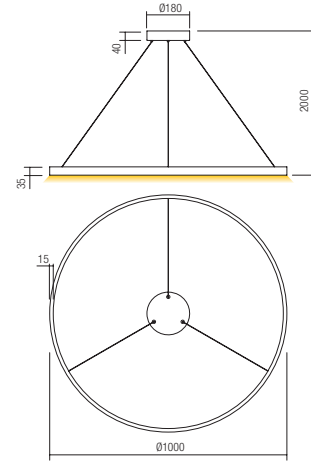

Led type	SMD LED 2835 360 pcs x 0,17W	
Power	62W	
Input	220V-240V, 50/60Hz	
Color temperature	3000K	4000K
Lumen source	8432 lm	8680 lm
Lumen system	White: 4030 lm Gold: 4030 lm Black: 3465 lm	White: 4216 lm Gold: 4216 lm Black: 3626 lm

CRI 80
Dimmable (3 step)
CE IP20

- art. **01-2923** Sand White 3000K
- art. **01-2927** Sand Black 3000K
- art. **01-2925** Matt Gold 3000K
- art. **01-2924** Sand White 4000K
- art. **01-2928** Sand Black 4000K
- art. **01-2926** Matt Gold 4000K