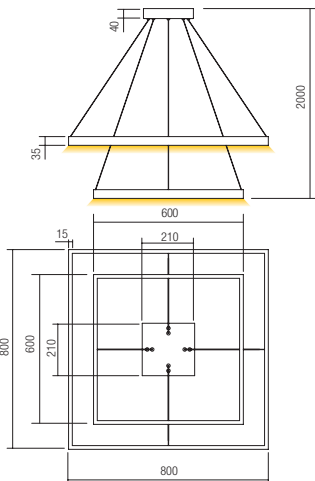

Led type	SMD LED 2835 372 pcs x 0,16W	
Power	62W	
Input	220V-240V, 50/60Hz	
Color temperature	3000K	4000K
Lumen source	8432 lm	8680 lm
Lumen system	White: 4030 lm	White: 4216 lm
	Gold: 4030 lm	Gold: 4216 lm
	Black: 3465 lm	Black: 3710 lm

CRI 80
Dimmable (3 step)

CE IP20

- art. **01-2917** Sand White 3000K
- art. **01-2921** Sand Black 3000K
- art. **01-2919** Matt Gold 3000K
- art. **01-2918** Sand White 4000K
- art. **01-2922** Sand Black 4000K
- art. **01-2920** Matt Gold 4000K