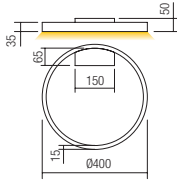

Direct light

	art. 01-2833	Sand White	3000K
	art. 01-2837	Sand Black	3000K
	art. 01-2835	Matt Gold	3000K
	art. 01-2834	Sand White	4000K
	art. 01-2838	Sand Black	4000K
	art. 01-2836	Matt Gold	4000K