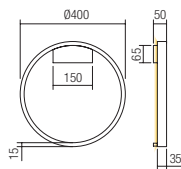

Led type	SMD LED 2835 156 pcs x 0,15W	
Power	24W	
Input	220V-240V, 50/60Hz	
Color temperature	3000K	4000K
Lumen source	3264 lm	3360 lm
Lumen system	White: 1560 lm Gold: 1560 lm Black: 1325 lm	White: 1632 lm Gold: 1632 lm Black: 1398 lm