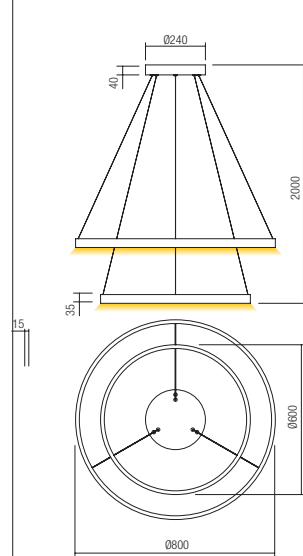

Led type	SMD LED 2835 940 pcs x 0,10W	
Power	100W	
Input	220V-240V, 50/60Hz	
Color temperature	3000K	4000K
Lumen source	13600 lm	14000 lm
Lumen system	White: 6500 lm	White: 6800 lm
	Gold: 6500 lm	Gold: 6800 lm
	Black: 5525 lm	Black: 5984 lm

CRI 80
Dimmable (3 step)

CE IP20

- art. **01-2893** Sand White 3000K
- art. **01-2897** Sand Black 3000K
- art. **01-2895** Matt Gold 3000K
- art. **01-2894** Sand White 4000K
- art. **01-2898** Sand Black 4000K
- art. **01-2896** Matt Gold 4000K