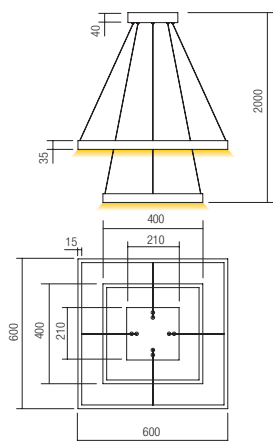

Led type	SMD LED 2835 432 pcs x 0,17W	
Power	75W	
Input	220V-240V, 50/60Hz	
Color temperature	3000K	4000K
Lumen source	10200 lm	10500 lm
Lumen system	White: 4875 lm	White: 5100 lm
	Gold: 4875 lm	Gold: 5100 lm
	Black: 4290 lm	Black: 4590 lm

CRI 80
Dimmable (3 step)

CE IP20

- art. **01-2911** Sand White 3000K
- art. **01-2915** Sand Black 3000K
- art. **01-2913** Matt Gold 3000K
- art. **01-2912** Sand White 4000K
- art. **01-2916** Sand Black 4000K
- art. **01-2914** Matt Gold 4000K