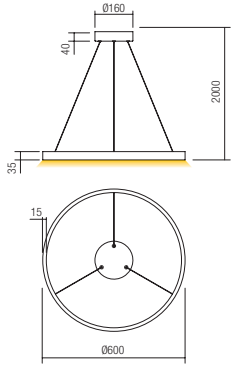

Direct light

- art. **01-2863** Sand White 3000K
- art. **01-2867** Sand Black 3000K
- art. **01-2865** Matt Gold 3000K
- art. **01-2864** Sand White 4000K
- art. **01-2868** Sand Black 4000K
- art. **01-2866** Matt Gold 4000K

Led type	SMD LED 2835 216 pcs x 0,17W	
Power	37W	
Input	220V-240V, 50/60Hz	
Color temperature	3000K	4000K
Lumen source	5032 lm	5180 lm
Lumen system	White: 2405 lm Gold: 2405 lm Black: 2092 lm	White: 2516 lm Gold: 2516 lm Black: 2214 lm

CRI 80
Dimmable (3 step)
CE IP20

- art. **01-2899** Sand White 3000K
- art. **01-2903** Sand Black 3000K
- art. **01-2901** Matt Gold 3000K
- art. **01-2900** Sand White 4000K
- art. **01-2904** Sand Black 4000K
- art. **01-2902** Matt Gold 4000K