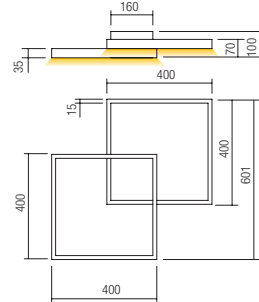

Led type	SMD LED 2835 216 pcs x 0,17W	
Power	37W	
Input	220V-240V, 50/60Hz	
Color temperature	3000K	4000K
Lumen source	5032 lm	5180 lm
Lumen system	White: 2405 lm Gold: 2405 lm Black: 2045 lm	White: 2516 lm Gold: 2516 lm Black: 2132 lm

CRI 80
Dimmable (3 step)
CE IP20

	art. 01-2857	Sand White	3000K
	art. 01-2861	Sand Black	3000K
	art. 01-2859	Matt Gold	3000K
	art. 01-2858	Sand White	4000K
	art. 01-2862	Sand Black	4000K
	art. 01-2860	Matt Gold	4000K