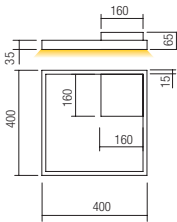

Led type	SMD LED 2835 156 pcs x 0,15W	
Power	24W	
Input	220V-240V, 50/60Hz	
Color temperature	3000K	4000K
Lumen source	3264 lm	3360 lm
Lumen system	White: 1560 lm Gold: 1560 lm Black: 1325 lm	White: 1632 lm Gold: 1632 lm Black: 1398 lm

CRI 80
Dimmable (3 step)
CE IP20

	art. 01-2851	Sand White	3000K
	art. 01-2855	Sand Black	3000K
	art. 01-2853	Matt Gold	3000K
	art. 01-2852	Sand White	4000K
	art. 01-2856	Sand Black	4000K
	art. 01-2854	Matt Gold	4000K