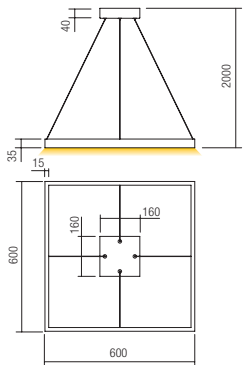

Led type	SMD LED 2835 403 pcs x 0,09W	
Power	40W	
Input	220V-240V, 50/60Hz	
Color temperature	3000K	4000K
Lumen source	5440 lm	5600 lm
Lumen system	White: 2600 lm Gold: 2600 lm Black: 2236 lm	White: 2720 lm Gold: 2720 lm Black: 2394 lm

CRI 80
Dimmable (3 step)
CE IP20

- art. **01-2869** Sand White 3000K
- art. **01-2873** Sand Black 3000K
- art. **01-2871** Matt Gold 3000K
- art. **01-2870** Sand White 4000K
- art. **01-2874** Sand Black 4000K
- art. **01-2872** Matt Gold 4000K