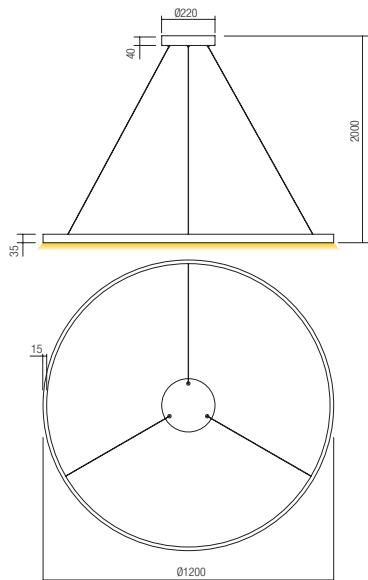

- art. **01-2881** Sand White 3000K
- art. **01-2885** Sand Black 3000K
- art. **01-2883** Matt Gold 3000K
- art. **01-2882** Sand White 4000K
- art. **01-2886** Sand Black 4000K
- art. **01-2884** Matt Gold 4000K