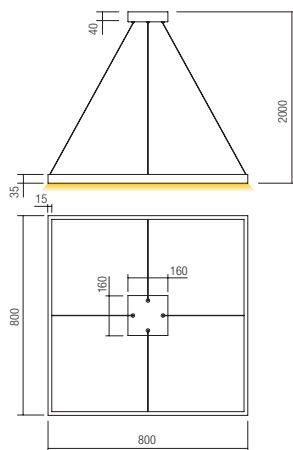

Led type	SMD LED 2835 537 pcs x 0,09W	
Power	50W	
Input	220V-240V, 50/60Hz	
Color temperature	3000K	4000K
Lumen source	6800 lm	7000 lm
Lumen system	White: 3250 lm Gold: 3250 lm Black: 2828 lm	White: 3400 lm Gold: 3400 lm Black: 2924 lm

CRI 80
Dimmable (3 step)
CE IP20

- art. **01-2875** Sand White 3000K
- art. **01-2879** Sand Black 3000K
- art. **01-2877** Matt Gold 3000K
- art. **01-2876** Sand White 4000K
- art. **01-2880** Sand Black 4000K
- art. **01-2878** Matt Gold 4000K