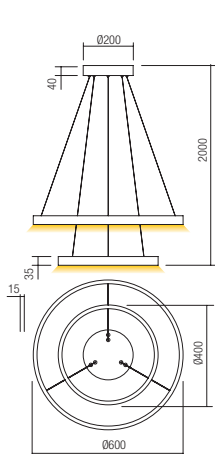

Led type	SMD LED 2835 671 pcs x 0,11W	
Power	75W	
Input	220V-240V, 50/60Hz	
Color temperature	3000K	4000K
Lumen source	10200 lm	10500 lm
Lumen system	White: 4875 lm	White: 5100 lm
	Gold: 4875 lm	Gold: 5100 lm
	Black: 4338 lm	Black: 4437 lm

CRI 80
Dimmable (3 step)

CE IP20

- art. **01-2887** Sand White 3000K
- art. **01-2891** Sand Black 3000K
- art. **01-2889** Matt Gold 3000K
- art. **01-2888** Sand White 4000K
- art. **01-2892** Sand Black 4000K
- art. **01-2890** Matt Gold 4000K