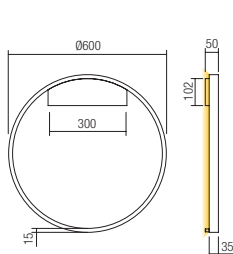

Led type	SMD LED 2835 156 pcs x 0,15W	
Power	24W	
Input	220V-240V, 50/60Hz	
Color temperature	3000K	4000K
Lumen source	3264 lm	3360 lm
Lumen system	White: 1560 lm Gold: 1560 lm Black: 1325 lm	White: 1632 lm Gold: 1632 lm Black: 1398 lm

CRI 80
Dimmable (3 step)

CE IP20

- art. **01-2821** Sand White 3000K
- art. **01-2825** Sand Black 3000K
- art. **01-2823** Matt Gold 3000K
- art. **01-2822** Sand White 4000K
- art. **01-2826** Sand Black 4000K
- art. **01-2824** Matt Gold 4000K