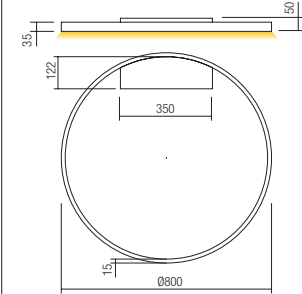

Led type	SMD LED 2835 806 pcs x 0,07W	
Power	62W	
Input	220V-240V, 50/60Hz	
Color temperature	3000K	4000K
Lumen source	8432 lm	8680 lm
Lumen system	White: 4030 lm Gold: 4030 lm Black: 3546 lm	White: 4216 lm Gold: 4216 lm Black: 3668 lm

CRI 80
Dimmable (3 step)
CE IP20

	art. 01-2845	Sand White	3000K
	art. 01-2849	Sand Black	3000K
	art. 01-2847	Matt Gold	3000K
	art. 01-2846	Sand White	4000K
	art. 01-2850	Sand Black	4000K
	art. 01-2848	Matt Gold	4000K